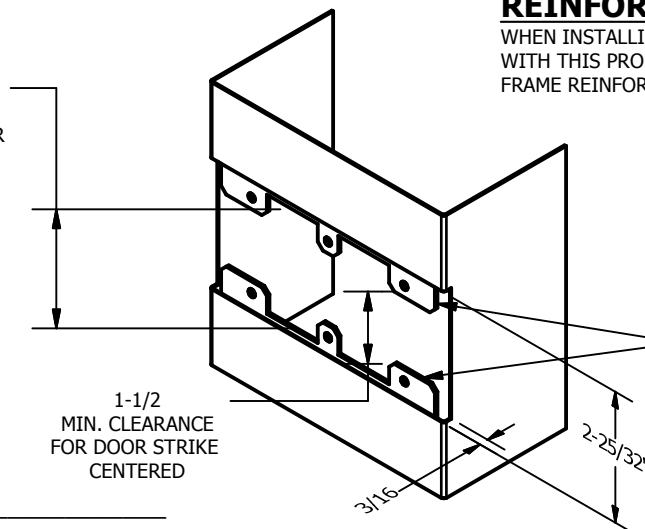

SP-CR591 CUSTOM DOUBLE LIPPED STRIKE AND RESCUE STOP

FOR 1-3/4" CENTER HUNG DOOR W/ MORTISE LOCK, NO DEADBOLT, 8-3/8" FRAME

**ABH DOOR STOP COVER DIMENSIONS
MAY NOT MATCH OTHER MANUFACTURERS**

REINFORCEMENT:

WHEN INSTALLING IN METAL FRAME, REINFORCEMENT IS **NEEDED** WITH THIS PRODUCT, CUSTOMER OR MANUFACTURER TO SUPPLY FRAME REINFORCEMENT WITH LATCH BOLT CLEARANCE

2-5/16
MIN. CLEARANCE
FOR DOOR STOP COVER
CENTERED

1-1/2
MIN. CLEARANCE
FOR DOOR STRIKE
CENTERED

(2) REINFORCEMENT PLATES
SUPPLIED BY DOOR FRAME
MANUFACTURER

NOTE:

1. HORIZONTAL CENTERLINE OF PLATE TO MATCH HORIZONTAL CENTERLINE OF CUTOUT.
2. SCREWS 8-32 X 3/8" UNDERCUT F.H.M.S.
3. R.H. DOOR SHOWN, L.H. OPPOSITE