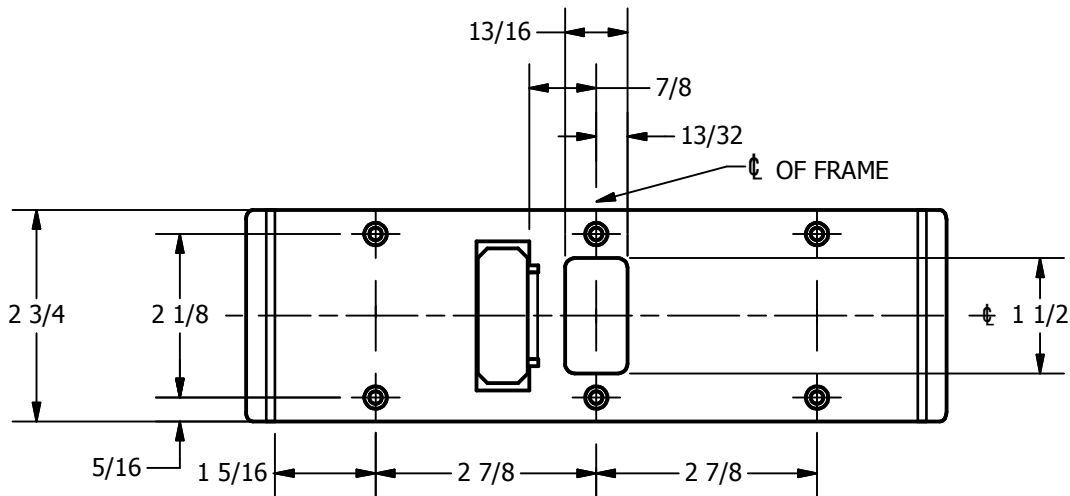

SP-CR591 CUSTOM DOUBLE LIPPED STRIKE AND RESCUE STOP

FOR 1-3/4" CENTER HUNG DOOR W/ MORTISE LOCK, NO DEADBOLT, 8-3/8" FRAME

**ABH DOOR STOP COVER DIMENSIONS
MAY NOT MATCH OTHER MANUFACTURERS**

REINFORCEMENT:

WHEN INSTALLING IN METAL FRAME, REINFORCEMENT IS **NEEDED** WITH THIS PRODUCT, CUSTOMER OR MANUFACTURER TO SUPPLY FRAME REINFORCEMENT WITH LATCH BOLT CLEARANCE

2-5/16
MIN. CLEARANCE
FOR DOOR STOP COVER
CENTERED

1-1/2
MIN. CLEARANCE
FOR DOOR STRIKE
CENTERED

(2) REINFORCEMENT PLATES
SUPPLIED BY DOOR FRAME
MANUFACTURER

NOTE:

1. HORIZONTAL CENTERLINE OF PLATE TO MATCH HORIZONTAL CENTERLINE OF CUTOUT.
2. SCREWS 8-32 X 3/8" UNDERCUT F.H.M.S.
3. R.H. DOOR SHOWN, L.H. OPPOSITE