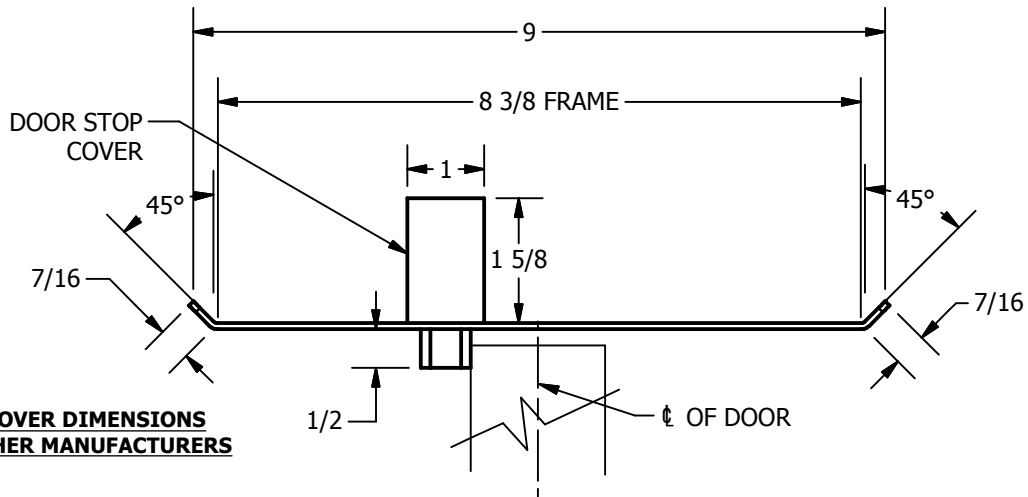

SP-CR591 CUSTOM DOUBLE LIPPED STRIKE AND RESCUE STOP

FOR 1-3/4" CENTER HUNG DOOR W/ MORTISE LOCK, NO DEADBOLT, 8-3/8" FRAME

**ABH DOOR STOP COVER DIMENSIONS
MAY NOT MATCH OTHER MANUFACTURERS**

REINFORCEMENT:

WHEN INSTALLING IN METAL FRAME, REINFORCEMENT IS **NEEDED** WITH THIS PRODUCT, CUSTOMER OR MANUFACTURER TO SUPPLY FRAME REINFORCEMENT WITH LATCH BOLT CLEARANCE

2-5/16
MIN. CLEARANCE
FOR DOOR STOP COVER
CENTERED

1-1/2
MIN. CLEARANCE
FOR DOOR STRIKE
CENTERED

(2) REINFORCEMENT PLATES
SUPPLIED BY DOOR FRAME
MANUFACTURER

NOTE:

1. HORIZONTAL CENTERLINE OF PLATE TO MATCH HORIZONTAL CENTERLINE OF CUTOUT.
2. SCREWS 8-32 X 3/8" UNDERCUT F.H.M.S.
3. R.H. DOOR SHOWN, L.H. OPPOSITE