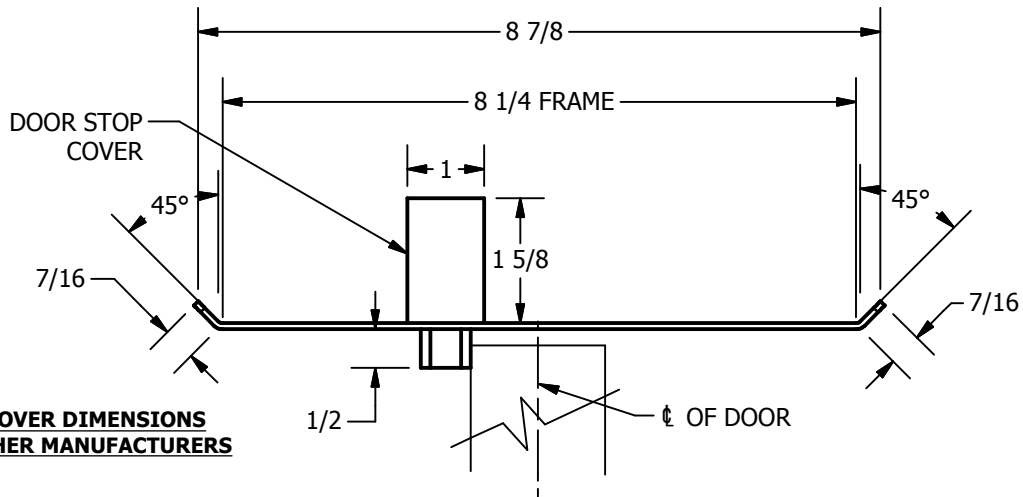

SP-CR590 CUSTOM DOUBLE LIPPED STRIKE AND RESCUE STOP

FOR 1-3/4" CENTER HUNG DOOR W/ MORTISE LOCK, NO DEADBOLT, 8-1/4" FRAME

**ABH DOOR STOP COVER DIMENSIONS
MAY NOT MATCH OTHER MANUFACTURERS**

REINFORCEMENT:

WHEN INSTALLING IN METAL FRAME, REINFORCEMENT IS **NEEDED** WITH THIS PRODUCT, CUSTOMER OR MANUFACTURER TO SUPPLY FRAME REINFORCEMENT WITH LATCH BOLT CLEARANCE

2-5/16
MIN. CLEARANCE
FOR DOOR STOP COVER
CENTERED

(2) REINFORCEMENT PLATES
SUPPLIED BY DOOR FRAME
MANUFACTURER

NOTE:

1. HORIZONTAL CENTERLINE OF PLATE TO MATCH HORIZONTAL CENTERLINE OF CUTOUT.
2. SCREWS 8-32 X 3/8" UNDERCUT F.H.M.S.
3. R.H. DOOR SHOWN, L.H. OPPOSITE