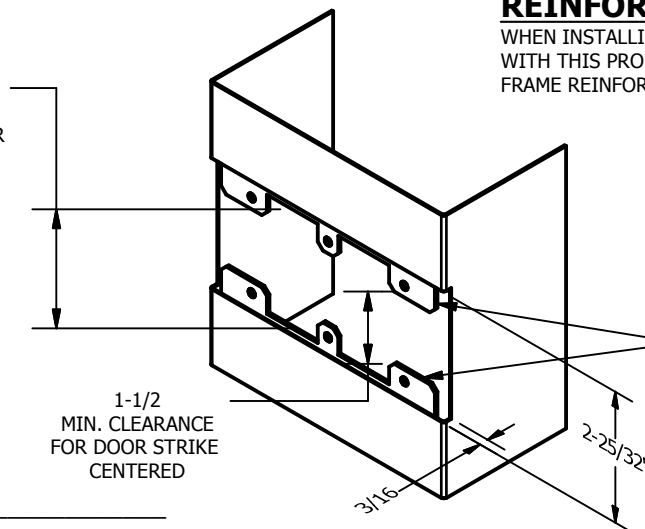

SP-CR590 CUSTOM DOUBLE LIPPED STRIKE AND RESCUE STOP

FOR 1-3/4" CENTER HUNG DOOR W/ MORTISE LOCK, NO DEADBOLT, 8-1/4" FRAME

**ABH DOOR STOP COVER DIMENSIONS
MAY NOT MATCH OTHER MANUFACTURERS**

REINFORCEMENT:

WHEN INSTALLING IN METAL FRAME, REINFORCEMENT IS **NEEDED** WITH THIS PRODUCT, CUSTOMER OR MANUFACTURER TO SUPPLY FRAME REINFORCEMENT WITH LATCH BOLT CLEARANCE

2-5/16
MIN. CLEARANCE
FOR DOOR STOP COVER
CENTERED

(2) REINFORCEMENT PLATES
SUPPLIED BY DOOR FRAME
MANUFACTURER

NOTE:

1. HORIZONTAL CENTERLINE OF PLATE TO MATCH HORIZONTAL CENTERLINE OF CUTOUT.
2. SCREWS 8-32 X 3/8" UNDERCUT F.H.M.S.
3. R.H. DOOR SHOWN, L.H. OPPOSITE