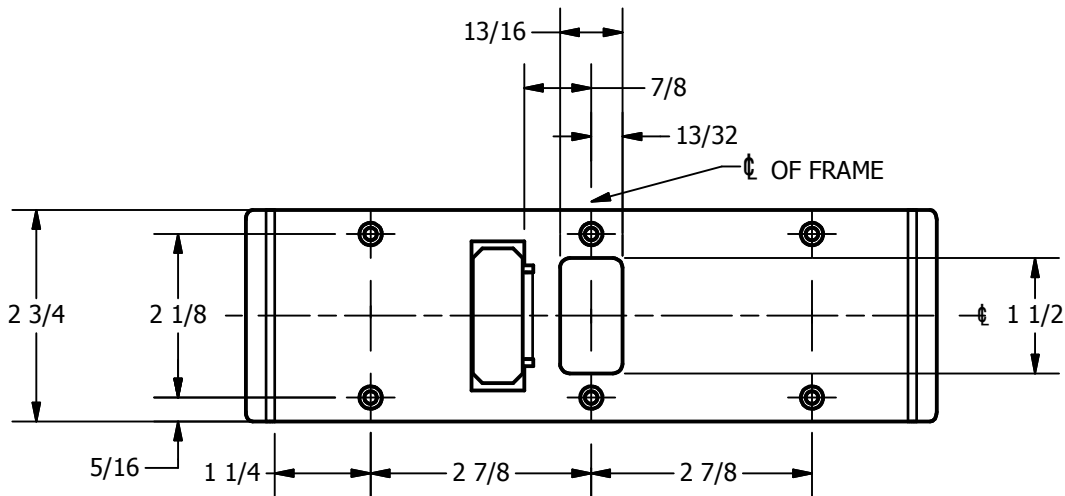

SP-CR590 CUSTOM DOUBLE LIPPED STRIKE AND RESCUE STOP

FOR 1-3/4" CENTER HUNG DOOR W/ MORTISE LOCK, NO DEADBOLT, 8-1/4" FRAME

**ABH DOOR STOP COVER DIMENSIONS
MAY NOT MATCH OTHER MANUFACTURERS**

REINFORCEMENT:

WHEN INSTALLING IN METAL FRAME, REINFORCEMENT IS **NEEDED** WITH THIS PRODUCT, CUSTOMER OR MANUFACTURER TO SUPPLY FRAME REINFORCEMENT WITH LATCH BOLT CLEARANCE

2-5/16
MIN. CLEARANCE
FOR DOOR STOP COVER
CENTERED

(2) REINFORCEMENT PLATES
SUPPLIED BY DOOR FRAME
MANUFACTURER

NOTE:

1. HORIZONTAL CENTERLINE OF PLATE TO MATCH HORIZONTAL CENTERLINE OF CUTOUT.
2. SCREWS 8-32 X 3/8" UNDERCUT F.H.M.S.
3. R.H. DOOR SHOWN, L.H. OPPOSITE