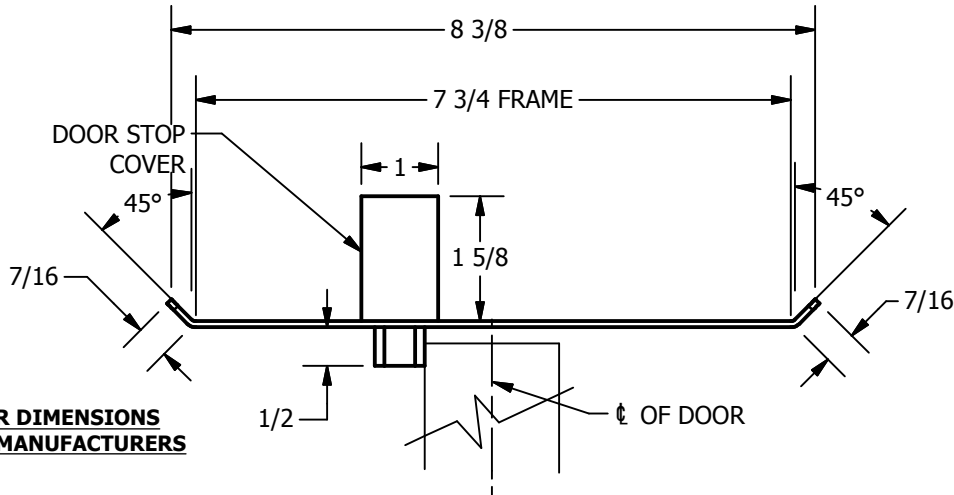

SP-CR586 CUSTOM DOUBLE LIPPED STRIKE AND RESCUE STOP

FOR 1-3/4" CENTER HUNG DOOR W/ MORTISE LOCK, NO DEADBOLT, 7-3/4" FRAME

**ABH DOOR STOP COVER DIMENSIONS
MAY NOT MATCH OTHER MANUFACTURERS**

REINFORCEMENT:

WHEN INSTALLING IN METAL FRAME, REINFORCEMENT IS **NEEDED** WITH THIS PRODUCT, CUSTOMER OR MANUFACTURER TO SUPPLY FRAME REINFORCEMENT WITH LATCH BOLT CLEARANCE

2-5/16
MIN. CLEARANCE
FOR DOOR STOP COVER
CENTERED

(2) REINFORCEMENT PLATES
SUPPLIED BY DOOR FRAME
MANUFACTURER

NOTE:

1. HORIZONTAL CENTERLINE OF PLATE TO MATCH HORIZONTAL CENTERLINE OF CUTOUT.
2. SCREWS 8-32 X 3/8" UNDERCUT F.H.M.S.
3. R.H. DOOR SHOWN, L.H. OPPOSITE