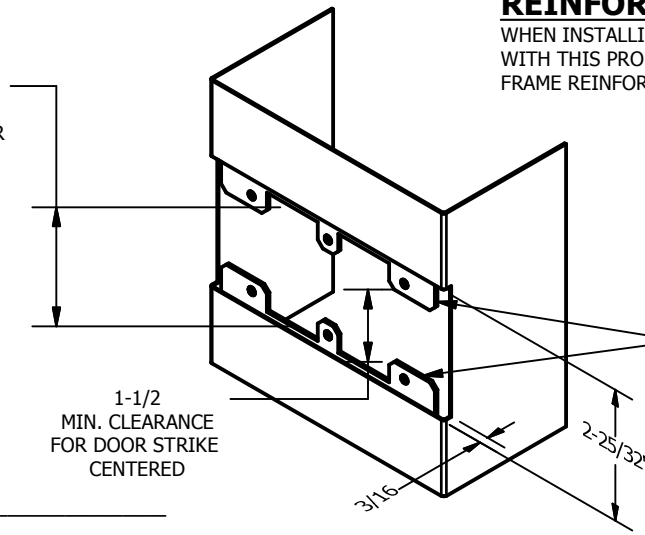

SP-CR586 CUSTOM DOUBLE LIPPED STRIKE AND RESCUE STOP

FOR 1-3/4" CENTER HUNG DOOR W/ MORTISE LOCK, NO DEADBOLT, 7-3/4" FRAME

**ABH DOOR STOP COVER DIMENSIONS
MAY NOT MATCH OTHER MANUFACTURERS**

REINFORCEMENT:

WHEN INSTALLING IN METAL FRAME, REINFORCEMENT IS **NEEDED** WITH THIS PRODUCT, CUSTOMER OR MANUFACTURER TO SUPPLY FRAME REINFORCEMENT WITH LATCH BOLT CLEARANCE

2-5/16
MIN. CLEARANCE
FOR DOOR STOP COVER
CENTERED

(2) REINFORCEMENT PLATES
SUPPLIED BY DOOR FRAME
MANUFACTURER

NOTE:

1. HORIZONTAL CENTERLINE OF PLATE TO MATCH HORIZONTAL CENTERLINE OF CUTOUT.
2. SCREWS 8-32 X 3/8" UNDERCUT F.H.M.S.
3. R.H. DOOR SHOWN, L.H. OPPOSITE