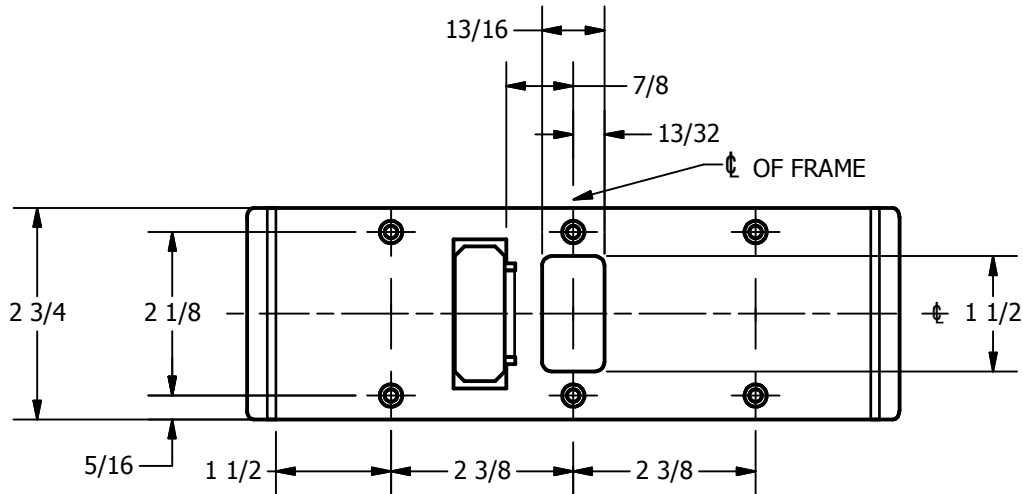

SP-CR586 CUSTOM DOUBLE LIPPED STRIKE AND RESCUE STOP

FOR 1-3/4" CENTER HUNG DOOR W/ MORTISE LOCK, NO DEADBOLT, 7-3/4" FRAME

**ABH DOOR STOP COVER DIMENSIONS
MAY NOT MATCH OTHER MANUFACTURERS**

REINFORCEMENT:

WHEN INSTALLING IN METAL FRAME, REINFORCEMENT IS **NEEDED** WITH THIS PRODUCT, CUSTOMER OR MANUFACTURER TO SUPPLY FRAME REINFORCEMENT WITH LATCH BOLT CLEARANCE

2-5/16
MIN. CLEARANCE
FOR DOOR STOP COVER
CENTERED

(2) REINFORCEMENT PLATES
SUPPLIED BY DOOR FRAME
MANUFACTURER

NOTE:

1. HORIZONTAL CENTERLINE OF PLATE TO MATCH HORIZONTAL CENTERLINE OF CUTOUT.
2. SCREWS 8-32 X 3/8" UNDERCUT F.H.M.S.
3. R.H. DOOR SHOWN, L.H. OPPOSITE