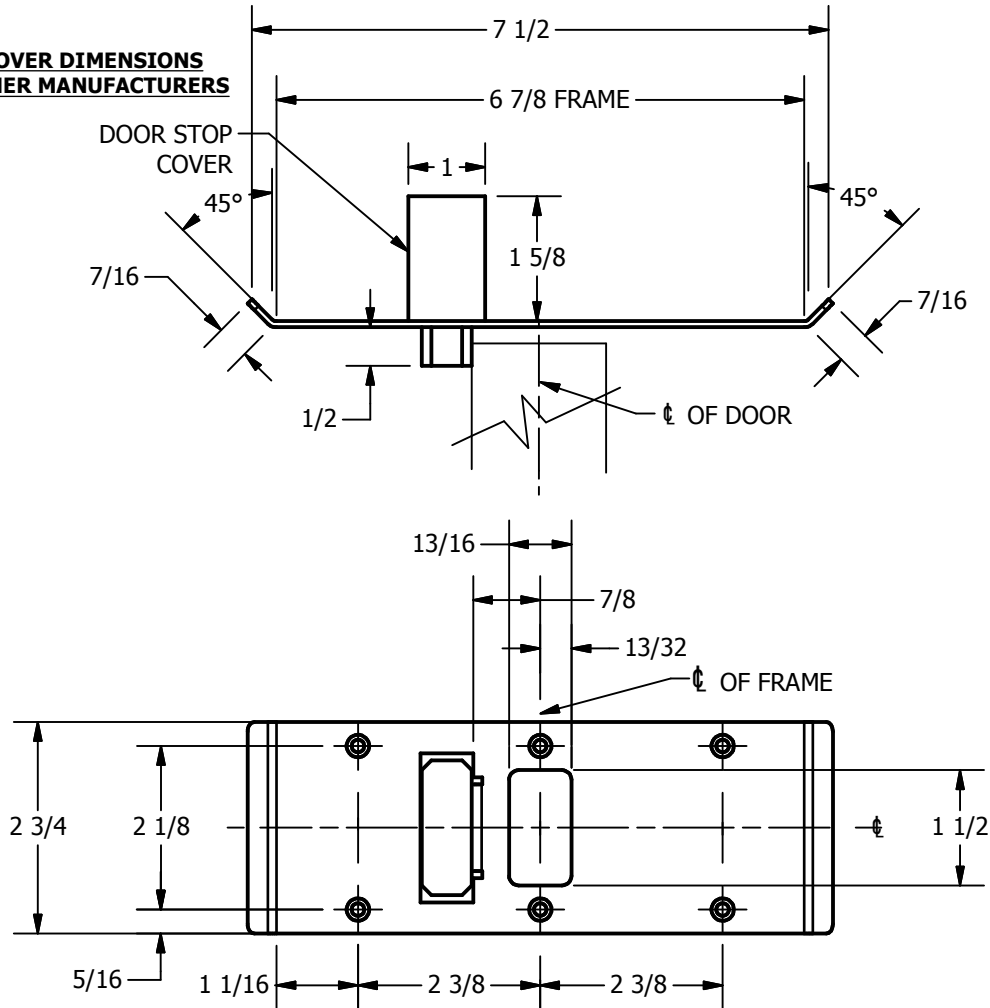

SP-CR579 CUSTOM DOUBLE LIPPED STRIKE AND RESCUE STOP

FOR 1-3/4" CENTER HUNG DOOR W/ MORTISE LOCK, NO DEADBOLT, 6-7/8" FRAME

**ABH DOOR STOP COVER DIMENSIONS
MAY NOT MATCH OTHER MANUFACTURERS**

REINFORCEMENT:

WHEN INSTALLING IN METAL FRAME, REINFORCEMENT IS **NEEDED** WITH THIS PRODUCT, CUSTOMER OR MANUFACTURER TO SUPPLY FRAME REINFORCEMENT WITH LATCH BOLT CLEARANCE

2-5/16
MIN. CLEARANCE
FOR DOOR STOP COVER
CENTERED

(2) REINFORCEMENT PLATES
SUPPLIED BY DOOR FRAME
MANUFACTURER

NOTE:

1. HORIZONTAL CENTERLINE OF PLATE TO MATCH HORIZONTAL CENTERLINE OF CUTOUT.
2. SCREWS 8-32 X 3/8" UNDERCUT F.H.M.S.
3. R.H. DOOR SHOWN, L.H. OPPOSITE