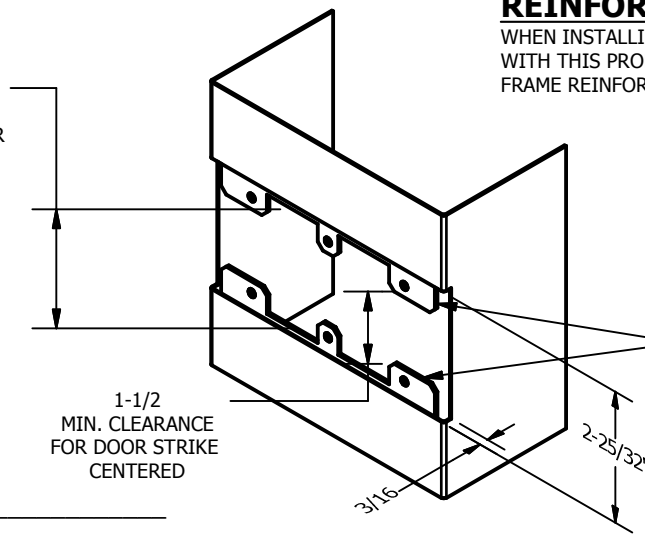

SP-CR579 CUSTOM DOUBLE LIPPED STRIKE AND RESCUE STOP

FOR 1-3/4" CENTER HUNG DOOR W/ MORTISE LOCK, NO DEADBOLT, 6-7/8" FRAME

**ABH DOOR STOP COVER DIMENSIONS
MAY NOT MATCH OTHER MANUFACTURERS**

REINFORCEMENT:

WHEN INSTALLING IN METAL FRAME, REINFORCEMENT IS **NEEDED** WITH THIS PRODUCT, CUSTOMER OR MANUFACTURER TO SUPPLY FRAME REINFORCEMENT WITH LATCH BOLT CLEARANCE

2-5/16
MIN. CLEARANCE
FOR DOOR STOP COVER
CENTERED

(2) REINFORCEMENT PLATES
SUPPLIED BY DOOR FRAME
MANUFACTURER

NOTE:

1. HORIZONTAL CENTERLINE OF PLATE TO MATCH HORIZONTAL CENTERLINE OF CUTOUT.
2. SCREWS 8-32 X 3/8" UNDERCUT F.H.M.S.
3. R.H. DOOR SHOWN, L.H. OPPOSITE