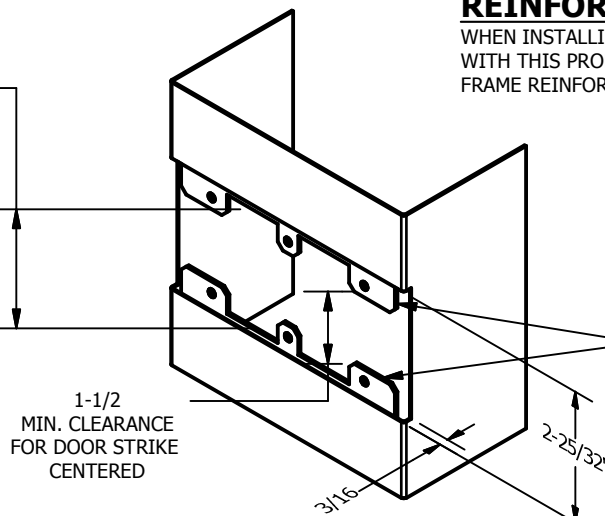

# SP-CR575 CUSTOM DOUBLE LIPPED STRIKE AND RESCUE STOP

FOR 1-3/4" CENTER HUNG DOOR W/ MORTISE LOCK, NO DEADBOLT, 6-3/8" FRAME

**ABH DOOR STOP COVER DIMENSIONS  
MAY NOT MATCH OTHER MANUFACTURERS**

## REINFORCEMENT:

WHEN INSTALLING IN METAL FRAME, REINFORCEMENT IS **NEEDED** WITH THIS PRODUCT, CUSTOMER OR MANUFACTURER TO SUPPLY FRAME REINFORCEMENT WITH LATCH BOLT CLEARANCE

2-5/16  
MIN. CLEARANCE  
FOR DOOR STOP COVER  
CENTERED

### NOTE:

1. HORIZONTAL CENTERLINE OF PLATE TO MATCH HORIZONTAL CENTERLINE OF CUTOUT.
2. SCREWS 8-32 X 3/8" UNDERCUT F.H.M.S.
3. R.H. DOOR SHOWN, L.H. OPPOSITE

**CUT-OUT FOR  
METAL JAMB**

ORDER #: \_\_\_\_\_  
 ORDER DATE: \_\_\_\_\_  
 CUSTOMER: \_\_\_\_\_  
 CUSTOMER PO#: \_\_\_\_\_  
 MATERIAL: \_\_\_\_\_  
 QUANTITY: \_\_\_\_\_