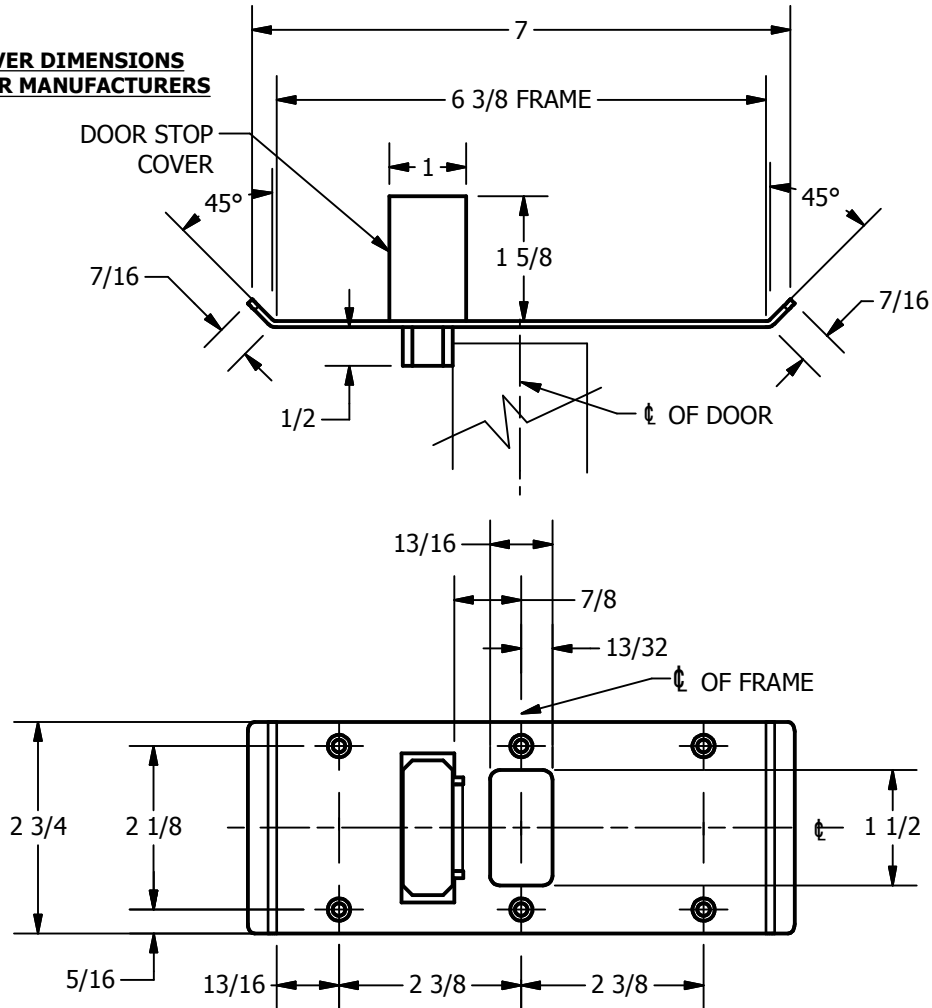

# SP-CR575 CUSTOM DOUBLE LIPPED STRIKE AND RESCUE STOP

FOR 1-3/4" CENTER HUNG DOOR W/ MORTISE LOCK, NO DEADBOLT, 6-3/8" FRAME

**ABH DOOR STOP COVER DIMENSIONS  
MAY NOT MATCH OTHER MANUFACTURERS**

## REINFORCEMENT:

WHEN INSTALLING IN METAL FRAME, REINFORCEMENT IS **NEEDED** WITH THIS PRODUCT, CUSTOMER OR MANUFACTURER TO SUPPLY FRAME REINFORCEMENT WITH LATCH BOLT CLEARANCE

2-5/16  
MIN. CLEARANCE  
FOR DOOR STOP COVER  
CENTERED

(2) REINFORCEMENT PLATES  
SUPPLIED BY DOOR FRAME  
MANUFACTURER

### NOTE:

1. HORIZONTAL CENTERLINE OF PLATE TO MATCH HORIZONTAL CENTERLINE OF CUTOUT.
2. SCREWS 8-32 X 3/8" UNDERCUT F.H.M.S.
3. R.H. DOOR SHOWN, L.H. OPPOSITE

**CUT-OUT FOR  
METAL JAMB**

ORDER #: \_\_\_\_\_  
 ORDER DATE: \_\_\_\_\_  
 CUSTOMER: \_\_\_\_\_  
 CUSTOMER PO#: \_\_\_\_\_  
 MATERIAL: \_\_\_\_\_  
 QUANTITY: \_\_\_\_\_