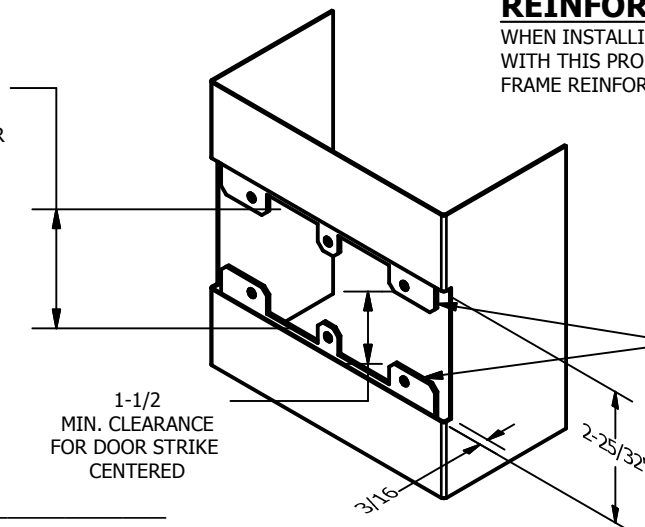

# SP-CR574 CUSTOM DOUBLE LIPPED STRIKE AND RESCUE STOP

FOR 1-3/4" CENTER HUNG DOOR W/ MORTISE LOCK, NO DEADBOLT, 6-1/4" FRAME

**ABH DOOR STOP COVER DIMENSIONS  
MAY NOT MATCH OTHER MANUFACTURERS**

## REINFORCEMENT:

WHEN INSTALLING IN METAL FRAME, REINFORCEMENT IS **NEEDED** WITH THIS PRODUCT, CUSTOMER OR MANUFACTURER TO SUPPLY FRAME REINFORCEMENT WITH LATCH BOLT CLEARANCE

2-5/16  
MIN. CLEARANCE  
FOR DOOR STOP COVER  
CENTERED

(2) REINFORCEMENT PLATES  
SUPPLIED BY DOOR FRAME  
MANUFACTURER

### NOTE:

1. HORIZONTAL CENTERLINE OF PLATE TO MATCH HORIZONTAL CENTERLINE OF CUTOUT.
2. SCREWS 8-32 X 3/8" UNDERCUT F.H.M.S.
3. R.H. DOOR SHOWN, L.H. OPPOSITE

**CUT-OUT FOR  
METAL JAMB**

ORDER #: \_\_\_\_\_  
 ORDER DATE: \_\_\_\_\_  
 CUSTOMER: \_\_\_\_\_  
 CUSTOMER PO#: \_\_\_\_\_  
 MATERIAL: \_\_\_\_\_  
 QUANTITY: \_\_\_\_\_