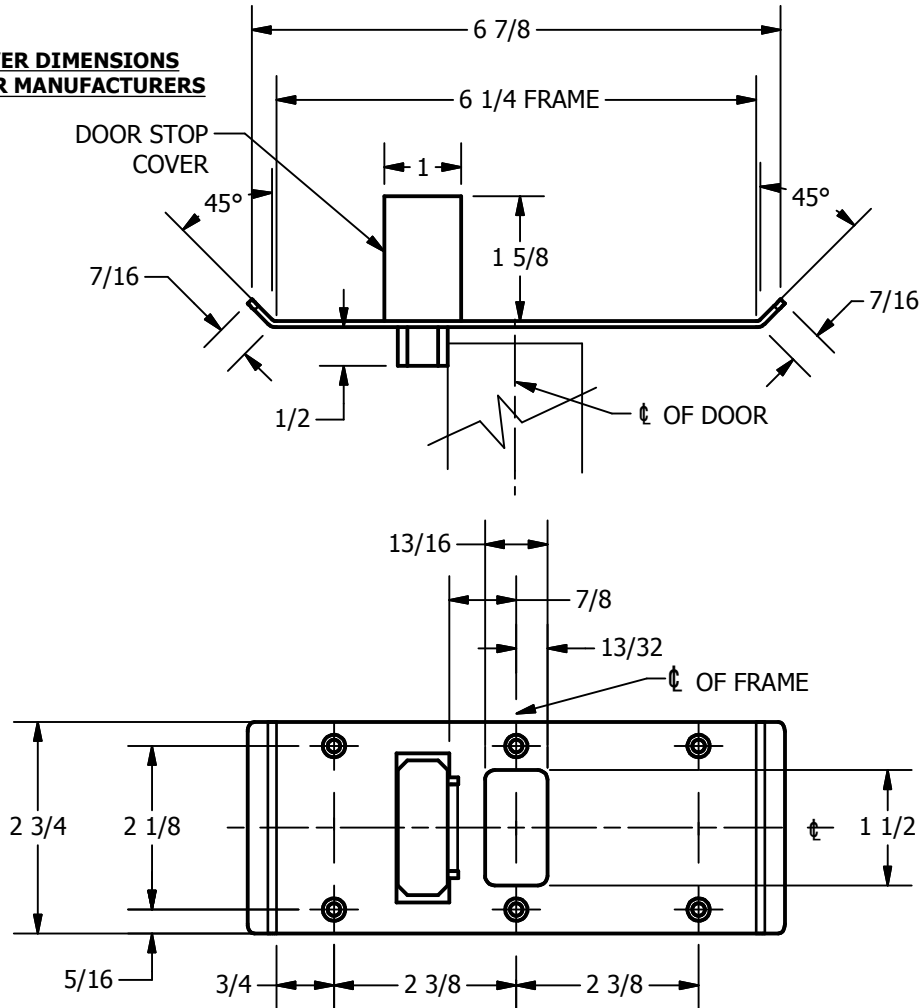

# SP-CR574 CUSTOM DOUBLE LIPPED STRIKE AND RESCUE STOP

FOR 1-3/4" CENTER HUNG DOOR W/ MORTISE LOCK, NO DEADBOLT, 6-1/4" FRAME

**ABH DOOR STOP COVER DIMENSIONS  
MAY NOT MATCH OTHER MANUFACTURERS**

## REINFORCEMENT:

WHEN INSTALLING IN METAL FRAME, REINFORCEMENT IS **NEEDED** WITH THIS PRODUCT, CUSTOMER OR MANUFACTURER TO SUPPLY FRAME REINFORCEMENT WITH LATCH BOLT CLEARANCE

2-5/16  
MIN. CLEARANCE  
FOR DOOR STOP COVER  
CENTERED

(2) REINFORCEMENT PLATES  
SUPPLIED BY DOOR FRAME  
MANUFACTURER

### NOTE:

1. HORIZONTAL CENTERLINE OF PLATE TO MATCH HORIZONTAL CENTERLINE OF CUTOUT.
2. SCREWS 8-32 X 3/8" UNDERCUT F.H.M.S.
3. R.H. DOOR SHOWN, L.H. OPPOSITE

**CUT-OUT FOR  
METAL JAMB**

ORDER #: \_\_\_\_\_  
 ORDER DATE: \_\_\_\_\_  
 CUSTOMER: \_\_\_\_\_  
 CUSTOMER PO#: \_\_\_\_\_  
 MATERIAL: \_\_\_\_\_  
 QUANTITY: \_\_\_\_\_