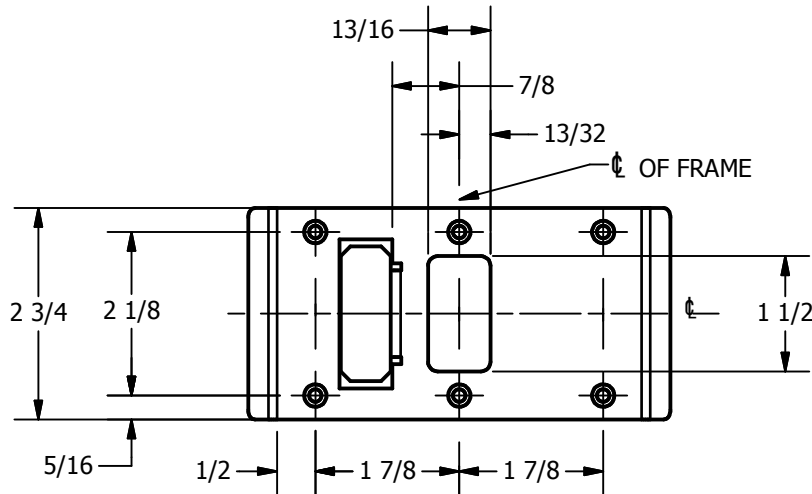

SP-CR562 CUSTOM DOUBLE LIPPED STRIKE AND RESCUE STOP

FOR 1-3/4" CENTER HUNG DOOR W/ MORTISE LOCK, NO DEADBOLT, 4-3/4" FRAME

**ABH DOOR STOP COVER DIMENSIONS
MAY NOT MATCH OTHER MANUFACTURERS**

REINFORCEMENT:

WHEN INSTALLING IN METAL FRAME, REINFORCEMENT IS **NEEDED** WITH THIS PRODUCT, CUSTOMER OR MANUFACTURER TO SUPPLY FRAME REINFORCEMENT WITH LATCH BOLT CLEARANCE

2-5/16
MIN. CLEARANCE
FOR DOOR STOP COVER
CENTERED

(2) REINFORCEMENT PLATES
SUPPLIED BY DOOR FRAME
MANUFACTURER

NOTE:

1. HORIZONTAL CENTERLINE OF PLATE TO MATCH HORIZONTAL CENTERLINE OF CUTOUT.
2. SCREWS 8-32 X 3/8" UNDERCUT F.H.M.S.
3. R.H. DOOR SHOWN, L.H. OPPOSITE