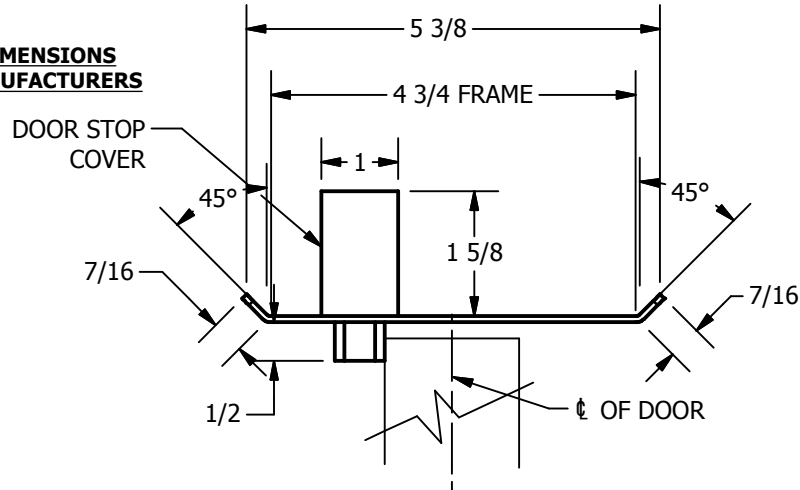

SP-CR562 CUSTOM DOUBLE LIPPED STRIKE AND RESCUE STOP

FOR 1-3/4" CENTER HUNG DOOR W/ MORTISE LOCK, NO DEADBOLT, 4-3/4" FRAME

**ABH DOOR STOP COVER DIMENSIONS
MAY NOT MATCH OTHER MANUFACTURERS**

REINFORCEMENT:

WHEN INSTALLING IN METAL FRAME, REINFORCEMENT IS **NEEDED** WITH THIS PRODUCT, CUSTOMER OR MANUFACTURER TO SUPPLY FRAME REINFORCEMENT WITH LATCH BOLT CLEARANCE

2-5/16
MIN. CLEARANCE
FOR DOOR STOP COVER
CENTERED

(2) REINFORCEMENT PLATES
SUPPLIED BY DOOR FRAME
MANUFACTURER

NOTE:

1. HORIZONTAL CENTERLINE OF PLATE TO MATCH HORIZONTAL CENTERLINE OF CUTOUT.
2. SCREWS 8-32 X 3/8" UNDERCUT F.H.M.S.
3. R.H. DOOR SHOWN, L.H. OPPOSITE