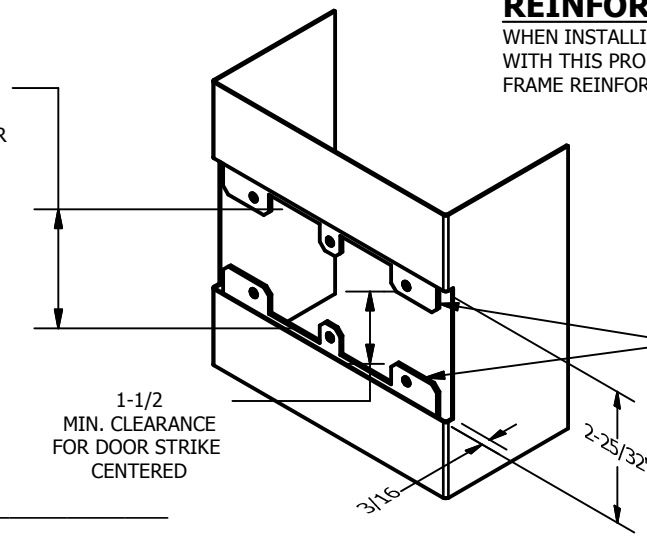

SP-CR562 CUSTOM DOUBLE LIPPED STRIKE AND RESCUE STOP

FOR 1-3/4" CENTER HUNG DOOR W/ MORTISE LOCK, NO DEADBOLT, 4-3/4" FRAME

**ABH DOOR STOP COVER DIMENSIONS
MAY NOT MATCH OTHER MANUFACTURERS**

REINFORCEMENT:

WHEN INSTALLING IN METAL FRAME, REINFORCEMENT IS **NEEDED** WITH THIS PRODUCT, CUSTOMER OR MANUFACTURER TO SUPPLY FRAME REINFORCEMENT WITH LATCH BOLT CLEARANCE

2-5/16
MIN. CLEARANCE
FOR DOOR STOP COVER
CENTERED

(2) REINFORCEMENT PLATES
SUPPLIED BY DOOR FRAME
MANUFACTURER

NOTE:

1. HORIZONTAL CENTERLINE OF PLATE TO MATCH HORIZONTAL CENTERLINE OF CUTOUT.
2. SCREWS 8-32 X 3/8" UNDERCUT F.H.M.S.
3. R.H. DOOR SHOWN, L.H. OPPOSITE