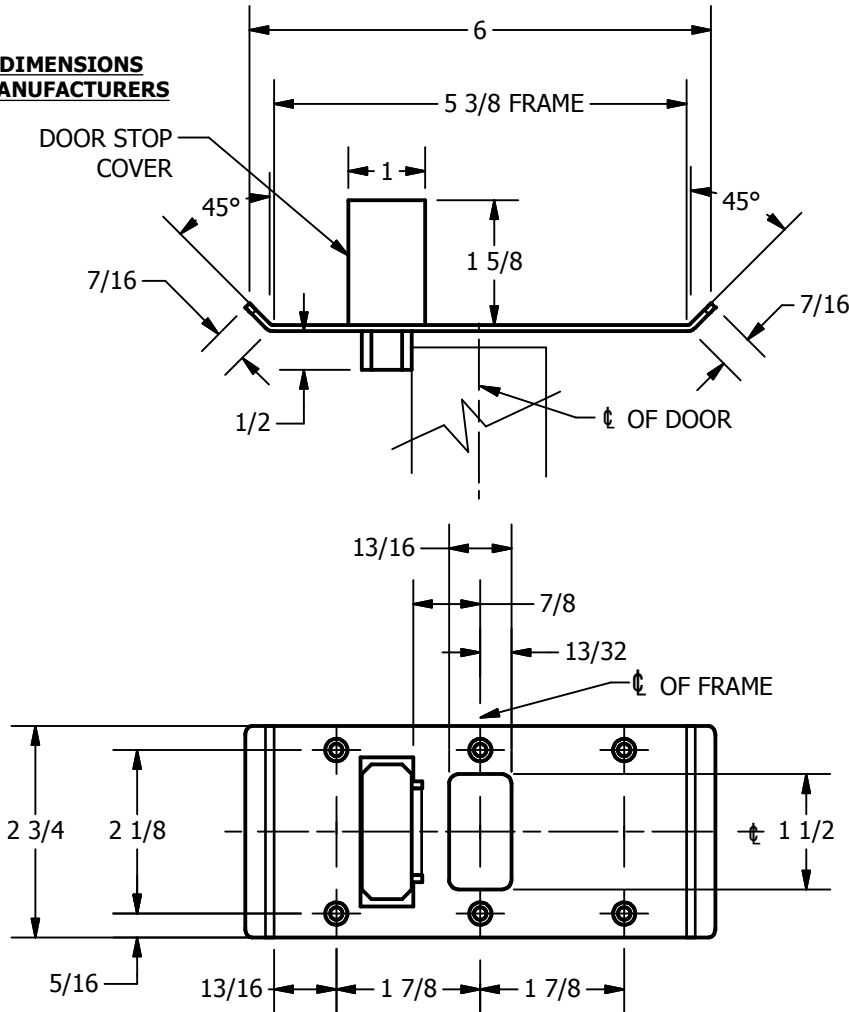

SP-CR567 CUSTOM DOUBLE LIPPED STRIKE AND RESCUE STOP

FOR 1-3/4" CENTER HUNG DOOR W/ MORTISE LOCK, NO DEADBOLT, 5-3/8" FRAME

**ABH DOOR STOP COVER DIMENSIONS
MAY NOT MATCH OTHER MANUFACTURERS**

REINFORCEMENT:

WHEN INSTALLING IN METAL FRAME, REINFORCEMENT IS **NEEDED** WITH THIS PRODUCT, CUSTOMER OR MANUFACTURER TO SUPPLY FRAME REINFORCEMENT WITH LATCH BOLT CLEARANCE

2-5/16
MIN. CLEARANCE
FOR DOOR STOP COVER
CENTERED

(2) REINFORCEMENT PLATES
SUPPLIED BY DOOR FRAME
MANUFACTURER

NOTE:

1. HORIZONTAL CENTERLINE OF PLATE TO MATCH HORIZONTAL CENTERLINE OF CUTOUT.
2. SCREWS 8-32 X 3/8" UNDERCUT F.H.M.S.
3. R.H. DOOR SHOWN, L.H. OPPOSITE