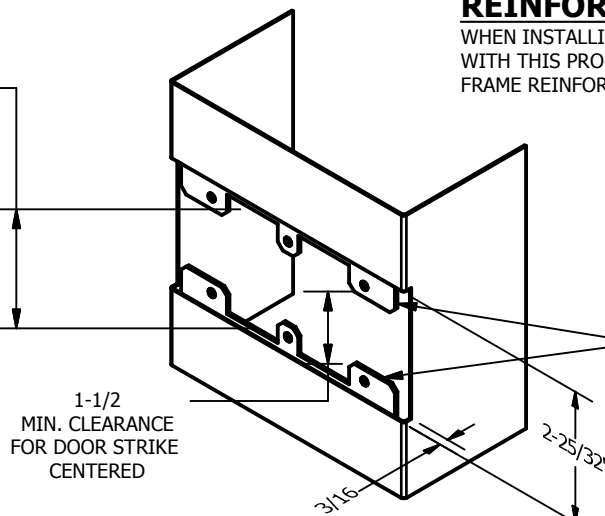

SP-CR567 CUSTOM DOUBLE LIPPED STRIKE AND RESCUE STOP

FOR 1-3/4" CENTER HUNG DOOR W/ MORTISE LOCK, NO DEADBOLT, 5-3/8" FRAME

**ABH DOOR STOP COVER DIMENSIONS
MAY NOT MATCH OTHER MANUFACTURERS**

REINFORCEMENT:

WHEN INSTALLING IN METAL FRAME, REINFORCEMENT IS **NEEDED** WITH THIS PRODUCT, CUSTOMER OR MANUFACTURER TO SUPPLY FRAME REINFORCEMENT WITH LATCH BOLT CLEARANCE

2-5/16
MIN. CLEARANCE
FOR DOOR STOP COVER
CENTERED

(2) REINFORCEMENT PLATES
SUPPLIED BY DOOR FRAME
MANUFACTURER

NOTE:

1. HORIZONTAL CENTERLINE OF PLATE TO MATCH HORIZONTAL CENTERLINE OF CUTOUT.
2. SCREWS 8-32 X 3/8" UNDERCUT F.H.M.S.
3. R.H. DOOR SHOWN, L.H. OPPOSITE