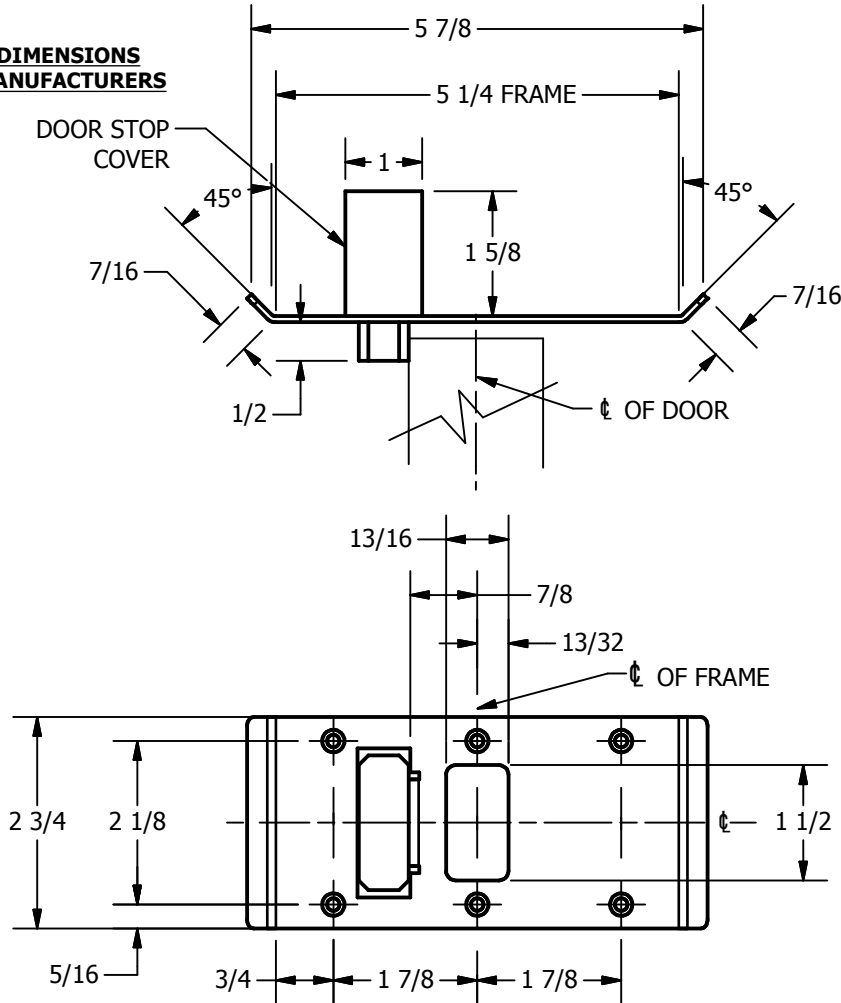

SP-CR566 CUSTOM DOUBLE LIPPED STRIKE AND RESCUE STOP

FOR 1-3/4" CENTER HUNG DOOR W/ MORTISE LOCK, NO DEADBOLT, 5-1/4" FRAME

**ABH DOOR STOP COVER DIMENSIONS
MAY NOT MATCH OTHER MANUFACTURERS**

REINFORCEMENT:

WHEN INSTALLING IN METAL FRAME, REINFORCEMENT IS **NEEDED** WITH THIS PRODUCT, CUSTOMER OR MANUFACTURER TO SUPPLY FRAME REINFORCEMENT WITH LATCH BOLT CLEARANCE

2-5/16
MIN. CLEARANCE
FOR DOOR STOP COVER
CENTERED

(2) REINFORCEMENT PLATES
SUPPLIED BY DOOR FRAME
MANUFACTURER

NOTE:

1. HORIZONTAL CENTERLINE OF PLATE TO MATCH HORIZONTAL CENTERLINE OF CUTOUT.
2. SCREWS 8-32 X 3/8" UNDERCUT F.H.M.S.
3. R.H. DOOR SHOWN, L.H. OPPOSITE