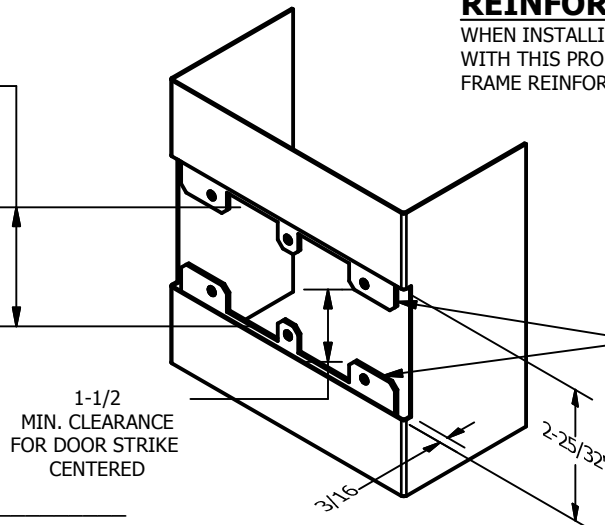

SP-CR566 CUSTOM DOUBLE LIPPED STRIKE AND RESCUE STOP

FOR 1-3/4" CENTER HUNG DOOR W/ MORTISE LOCK, NO DEADBOLT, 5-1/4" FRAME

**ABH DOOR STOP COVER DIMENSIONS
MAY NOT MATCH OTHER MANUFACTURERS**

REINFORCEMENT:

WHEN INSTALLING IN METAL FRAME, REINFORCEMENT IS **NEEDED** WITH THIS PRODUCT, CUSTOMER OR MANUFACTURER TO SUPPLY FRAME REINFORCEMENT WITH LATCH BOLT CLEARANCE

2-5/16
MIN. CLEARANCE
FOR DOOR STOP COVER
CENTERED

(2) REINFORCEMENT PLATES
SUPPLIED BY DOOR FRAME
MANUFACTURER

NOTE:

1. HORIZONTAL CENTERLINE OF PLATE TO MATCH HORIZONTAL CENTERLINE OF CUTOUT.
2. SCREWS 8-32 X 3/8" UNDERCUT F.H.M.S.
3. R.H. DOOR SHOWN, L.H. OPPOSITE