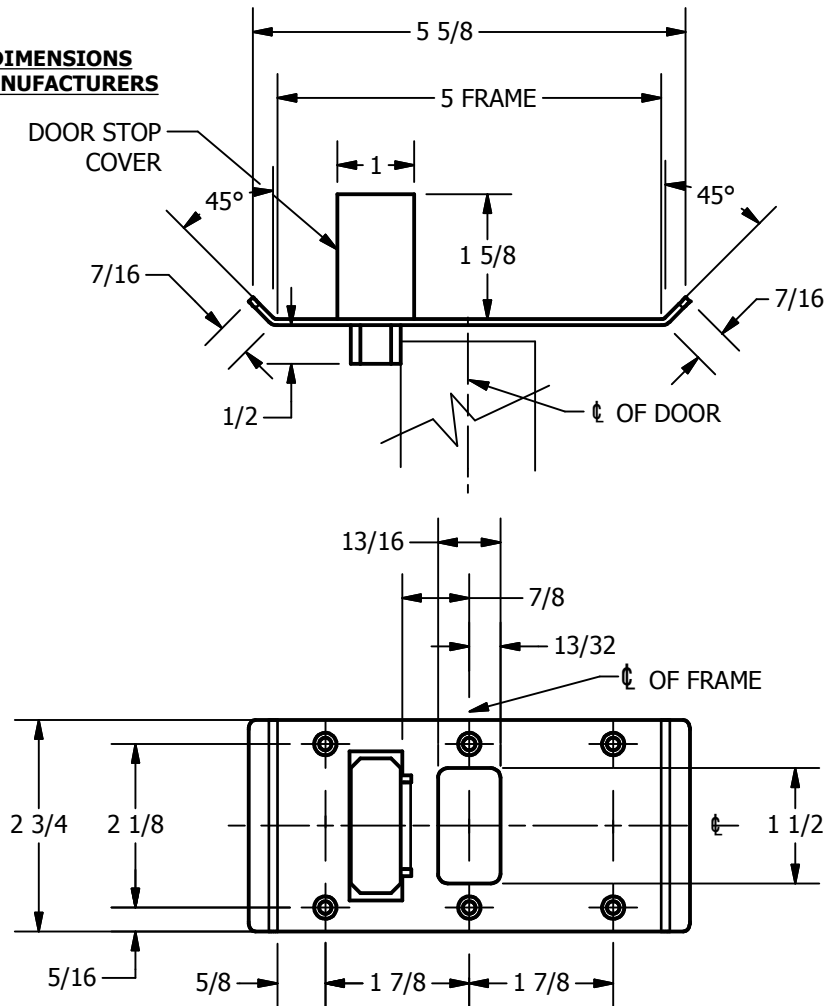

SP-CR564 CUSTOM DOUBLE LIPPED STRIKE AND RESCUE STOP

FOR 1-3/4" CENTER HUNG DOOR W/ MORTISE LOCK, NO DEADBOLT, 5" FRAME

**ABH DOOR STOP COVER DIMENSIONS
MAY NOT MATCH OTHER MANUFACTURERS**

REINFORCEMENT:

WHEN INSTALLING IN METAL FRAME, REINFORCEMENT IS **NEEDED** WITH THIS PRODUCT, CUSTOMER OR MANUFACTURER TO SUPPLY FRAME REINFORCEMENT WITH LATCH BOLT CLEARANCE

2-5/16
MIN. CLEARANCE
FOR DOOR STOP COVER
CENTERED

(2) REINFORCEMENT PLATES
SUPPLIED BY DOOR FRAME
MANUFACTURER

NOTE:

1. HORIZONTAL CENTERLINE OF PLATE TO MATCH HORIZONTAL CENTERLINE OF CUTOUT.
2. SCREWS 8-32 X 3/8" UNDERCUT F.H.M.S.
3. R.H. DOOR SHOWN, L.H. OPPOSITE