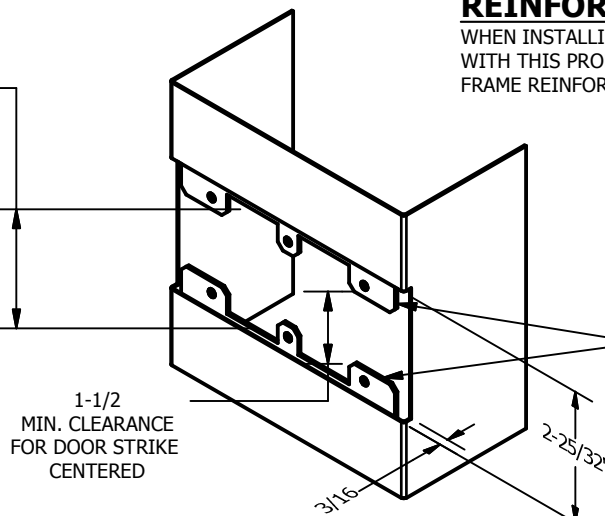

SP-CR564 CUSTOM DOUBLE LIPPED STRIKE AND RESCUE STOP

FOR 1-3/4" CENTER HUNG DOOR W/ MORTISE LOCK, NO DEADBOLT, 5" FRAME

**ABH DOOR STOP COVER DIMENSIONS
MAY NOT MATCH OTHER MANUFACTURERS**

REINFORCEMENT:

WHEN INSTALLING IN METAL FRAME, REINFORCEMENT IS **NEEDED** WITH THIS PRODUCT, CUSTOMER OR MANUFACTURER TO SUPPLY FRAME REINFORCEMENT WITH LATCH BOLT CLEARANCE

2-5/16
MIN. CLEARANCE
FOR DOOR STOP COVER
CENTERED

(2) REINFORCEMENT PLATES
SUPPLIED BY DOOR FRAME
MANUFACTURER

NOTE:

1. HORIZONTAL CENTERLINE OF PLATE TO MATCH HORIZONTAL CENTERLINE OF CUTOUT.
2. SCREWS 8-32 X 3/8" UNDERCUT F.H.M.S.
3. R.H. DOOR SHOWN, L.H. OPPOSITE