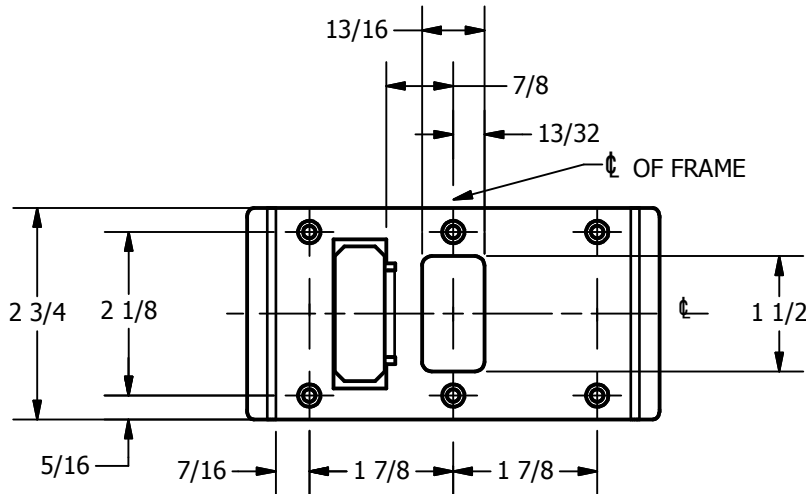

SP-CR561 CUSTOM DOUBLE LIPPED STRIKE AND RESCUE STOP

FOR 1-3/4" CENTER HUNG DOOR W/ MORTISE LOCK, NO DEADBOLT, 4-5/8" FRAME

**ABH DOOR STOP COVER DIMENSIONS
MAY NOT MATCH OTHER MANUFACTURERS**

REINFORCEMENT:

WHEN INSTALLING IN METAL FRAME, REINFORCEMENT IS **NEEDED** WITH THIS PRODUCT, CUSTOMER OR MANUFACTURER TO SUPPLY FRAME REINFORCEMENT WITH LATCH BOLT CLEARANCE

2-5/16
MIN. CLEARANCE
FOR DOOR STOP COVER
CENTERED

(2) REINFORCEMENT PLATES
SUPPLIED BY DOOR FRAME
MANUFACTURER

NOTE:

1. HORIZONTAL CENTERLINE OF PLATE TO MATCH HORIZONTAL CENTERLINE OF CUTOUT.
2. SCREWS 8-32 X 3/8" UNDERCUT F.H.M.S.
3. R.H. DOOR SHOWN, L.H. OPPOSITE