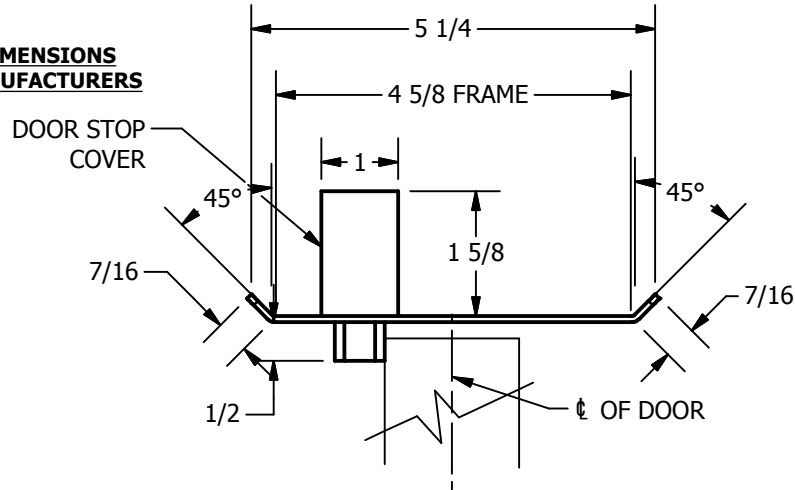

SP-CR561 CUSTOM DOUBLE LIPPED STRIKE AND RESCUE STOP

FOR 1-3/4" CENTER HUNG DOOR W/ MORTISE LOCK, NO DEADBOLT, 4-5/8" FRAME

**ABH DOOR STOP COVER DIMENSIONS
MAY NOT MATCH OTHER MANUFACTURERS**

REINFORCEMENT:

WHEN INSTALLING IN METAL FRAME, REINFORCEMENT IS **NEEDED** WITH THIS PRODUCT, CUSTOMER OR MANUFACTURER TO SUPPLY FRAME REINFORCEMENT WITH LATCH BOLT CLEARANCE

2-5/16
MIN. CLEARANCE
FOR DOOR STOP COVER
CENTERED

(2) REINFORCEMENT PLATES
SUPPLIED BY DOOR FRAME
MANUFACTURER

NOTE:

1. HORIZONTAL CENTERLINE OF PLATE TO MATCH HORIZONTAL CENTERLINE OF CUTOUT.
2. SCREWS 8-32 X 3/8" UNDERCUT F.H.M.S.
3. R.H. DOOR SHOWN, L.H. OPPOSITE