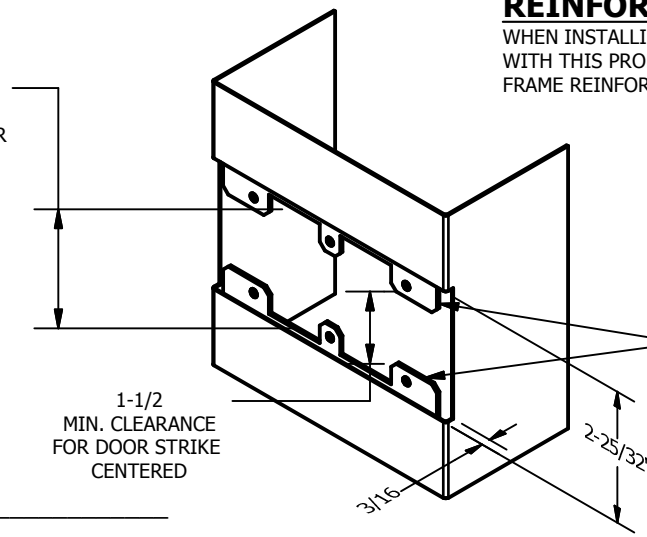

SP-CR561 CUSTOM DOUBLE LIPPED STRIKE AND RESCUE STOP

FOR 1-3/4" CENTER HUNG DOOR W/ MORTISE LOCK, NO DEADBOLT, 4-5/8" FRAME

**ABH DOOR STOP COVER DIMENSIONS
MAY NOT MATCH OTHER MANUFACTURERS**

REINFORCEMENT:

WHEN INSTALLING IN METAL FRAME, REINFORCEMENT IS **NEEDED** WITH THIS PRODUCT, CUSTOMER OR MANUFACTURER TO SUPPLY FRAME REINFORCEMENT WITH LATCH BOLT CLEARANCE

2-5/16
MIN. CLEARANCE
FOR DOOR STOP COVER
CENTERED

(2) REINFORCEMENT PLATES
SUPPLIED BY DOOR FRAME
MANUFACTURER

NOTE:

1. HORIZONTAL CENTERLINE OF PLATE TO MATCH HORIZONTAL CENTERLINE OF CUTOUT.
2. SCREWS 8-32 X 3/8" UNDERCUT F.H.M.S.
3. R.H. DOOR SHOWN, L.H. OPPOSITE