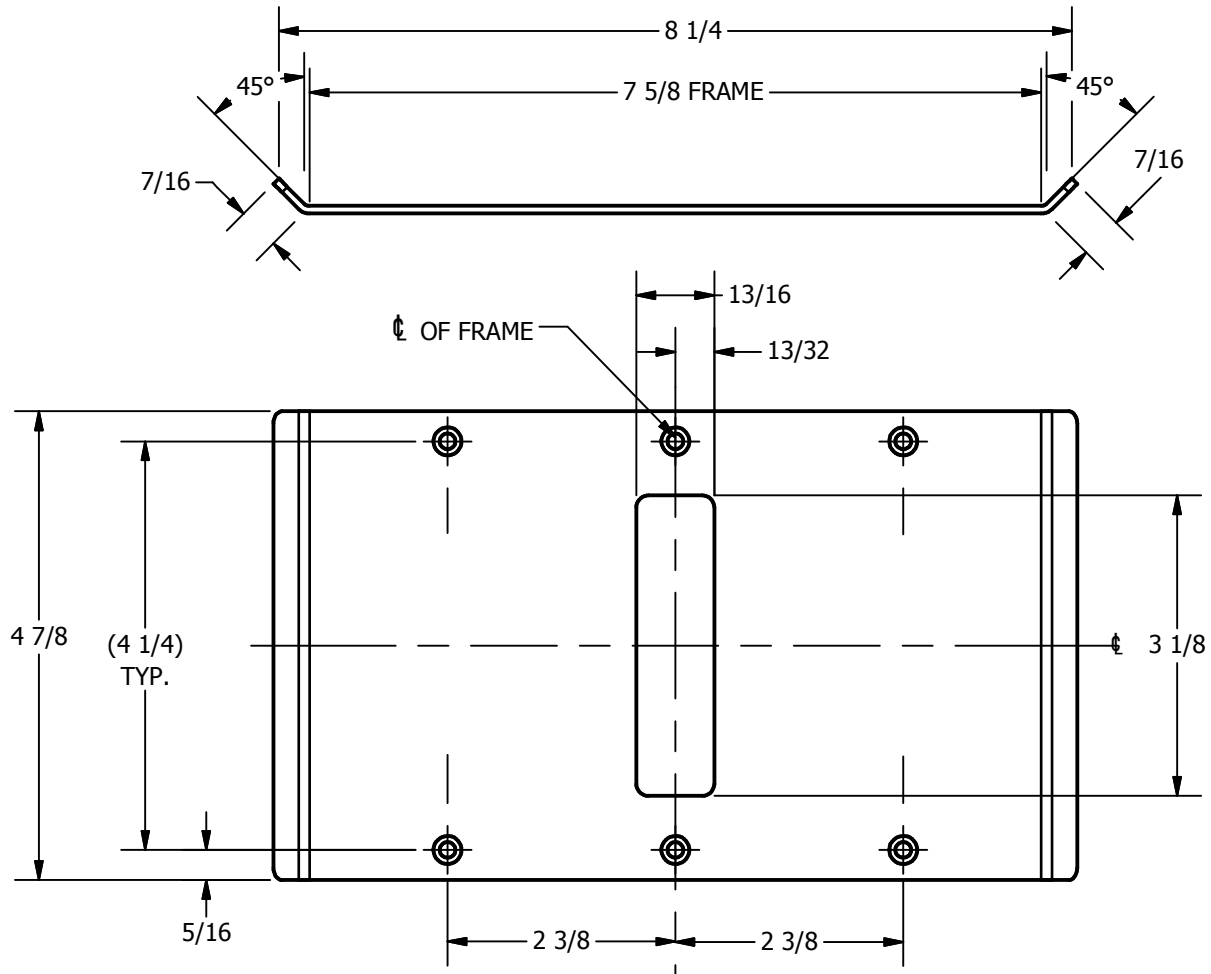

SP-DS5147 CUSTOM DOUBLE LIPPED STRIKE
 FOR 1-3/4" CENTER HUNG DOOR, MORTISE LOCK W/DEADBOLT, 7-5/8" FRAME

REINFORCEMENT:
 WHEN INSTALLING IN METAL FRAME, REINFORCEMENT IS **NEEDED**
 WITH THIS PRODUCT, CUSTOMER OR MANUFACTURER TO SUPPLY
 FRAME REINFORCEMENT WITH LATCH BOLT CLEARANCE

**CUT-OUT FOR
 METAL JAMB**

- NOTE:**
1. HORIZONTAL CENTERLINE OF PLATE TO MATCH HORIZONTAL CENTERLINE OF CUTOUT.
 2. SCREWS 8-32 X 3/8" UNDERCUT F.H.M.S.
 3. R.H. DOOR SHOWN, L.H. OPPOSITE

ORDER #: _____
 ORDER DATE: _____
 CUSTOMER: _____
 CUSTOMER PO#: _____
 MATERIAL: _____
 QUANTITY: _____