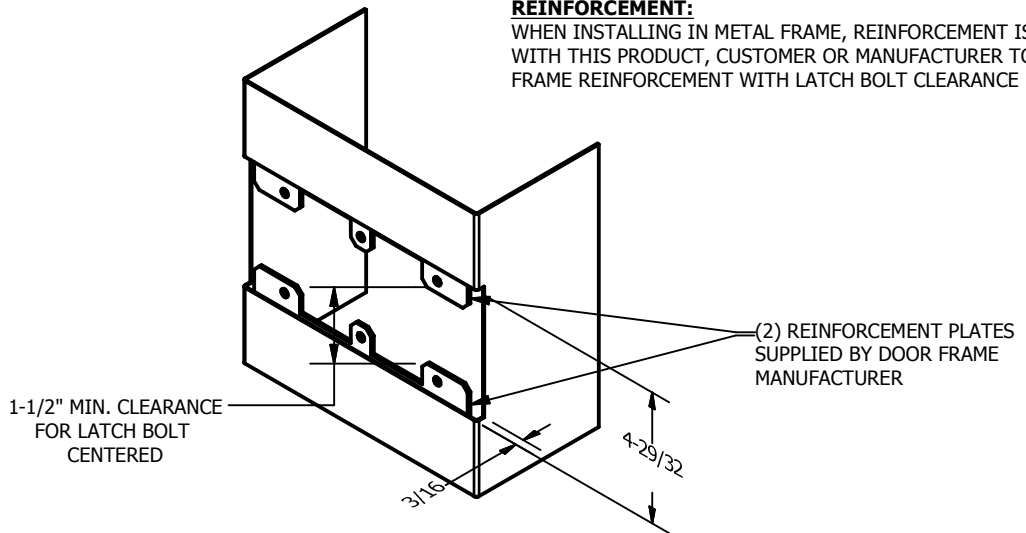

SP-DS5147 CUSTOM DOUBLE LIPPED STRIKE
 FOR 1-3/4" CENTER HUNG DOOR, MORTISE LOCK W/DEADBOLT, 7-5/8" FRAME

REINFORCEMENT:
 WHEN INSTALLING IN METAL FRAME, REINFORCEMENT IS **NEEDED**
 WITH THIS PRODUCT, CUSTOMER OR MANUFACTURER TO SUPPLY
 FRAME REINFORCEMENT WITH LATCH BOLT CLEARANCE

**CUT-OUT FOR
 METAL JAMB**

- NOTE:**
1. HORIZONTAL CENTERLINE OF PLATE TO MATCH HORIZONTAL CENTERLINE OF CUTOUT.
 2. SCREWS 8-32 X 3/8" UNDERCUT F.H.M.S.
 3. R.H. DOOR SHOWN, L.H. OPPOSITE

ORDER #: _____
 ORDER DATE: _____
 CUSTOMER: _____
 CUSTOMER PO#: _____
 MATERIAL: _____
 QUANTITY: _____