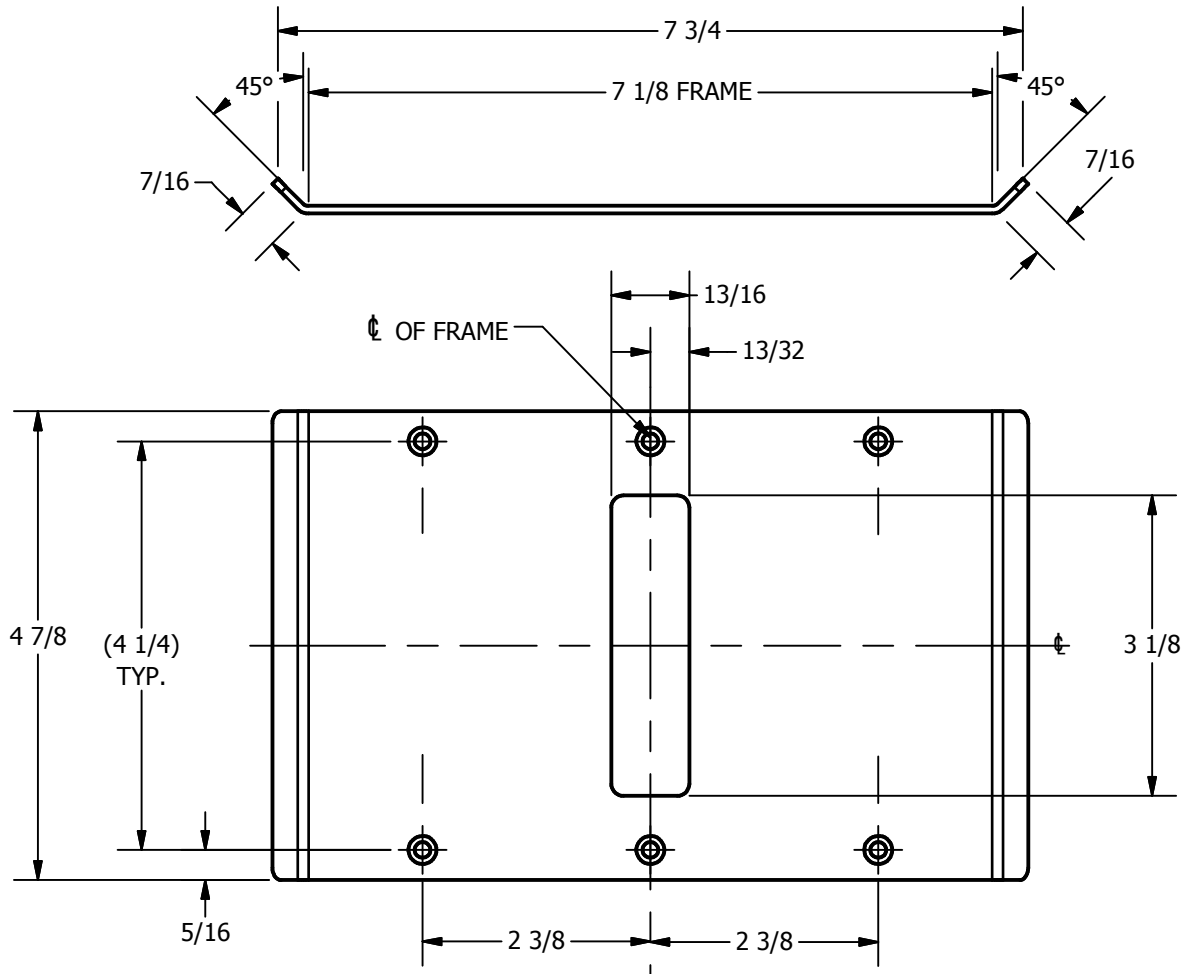

SP-DS5143 CUSTOM DOUBLE LIPPED STRIKE
 FOR 1-3/4" CENTER HUNG DOOR, MORTISE LOCK W/DEADBOLT, 7-1/8" FRAME

REINFORCEMENT:
 WHEN INSTALLING IN METAL FRAME, REINFORCEMENT IS **NEEDED**
 WITH THIS PRODUCT, CUSTOMER OR MANUFACTURER TO SUPPLY
 FRAME REINFORCEMENT WITH LATCH BOLT CLEARANCE

**CUT-OUT FOR
 METAL JAMB**

- NOTE:**
1. HORIZONTAL CENTERLINE OF PLATE TO MATCH HORIZONTAL CENTERLINE OF CUTOUT.
 2. SCREWS 8-32 X 3/8" UNDERCUT F.H.M.S.
 3. R.H. DOOR SHOWN, L.H. OPPOSITE

ORDER #: _____
 ORDER DATE: _____
 CUSTOMER: _____
 CUSTOMER PO#: _____
 MATERIAL: _____
 QUANTITY: _____