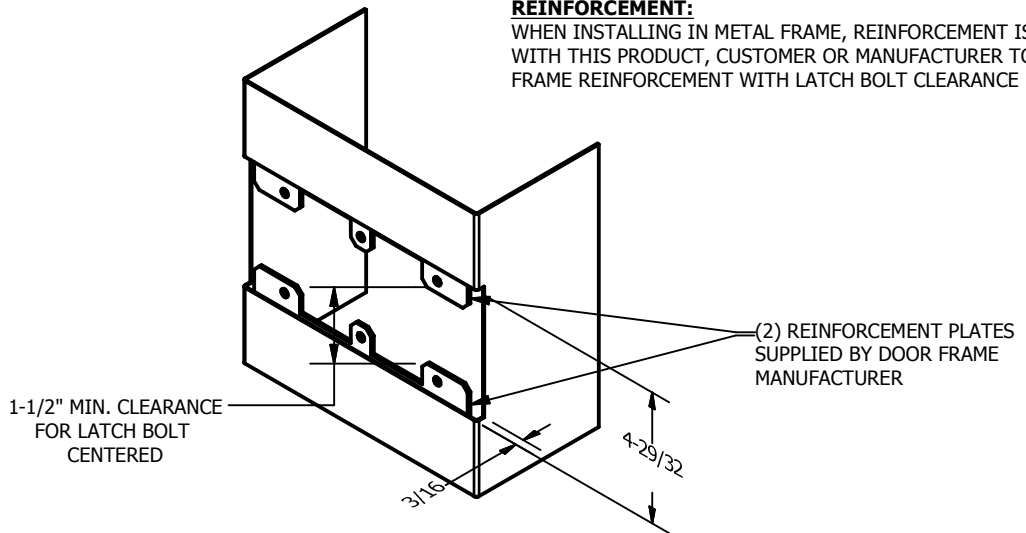

SP-DS5143 CUSTOM DOUBLE LIPPED STRIKE
 FOR 1-3/4" CENTER HUNG DOOR, MORTISE LOCK W/DEADBOLT, 7-1/8" FRAME

REINFORCEMENT:
 WHEN INSTALLING IN METAL FRAME, REINFORCEMENT IS **NEEDED**
 WITH THIS PRODUCT, CUSTOMER OR MANUFACTURER TO SUPPLY
 FRAME REINFORCEMENT WITH LATCH BOLT CLEARANCE

**CUT-OUT FOR
 METAL JAMB**

- NOTE:**
1. HORIZONTAL CENTERLINE OF PLATE TO MATCH HORIZONTAL CENTERLINE OF CUTOUT.
 2. SCREWS 8-32 X 3/8" UNDERCUT F.H.M.S.
 3. R.H. DOOR SHOWN, L.H. OPPOSITE

ORDER #: _____
 ORDER DATE: _____
 CUSTOMER: _____
 CUSTOMER PO#: _____
 MATERIAL: _____
 QUANTITY: _____