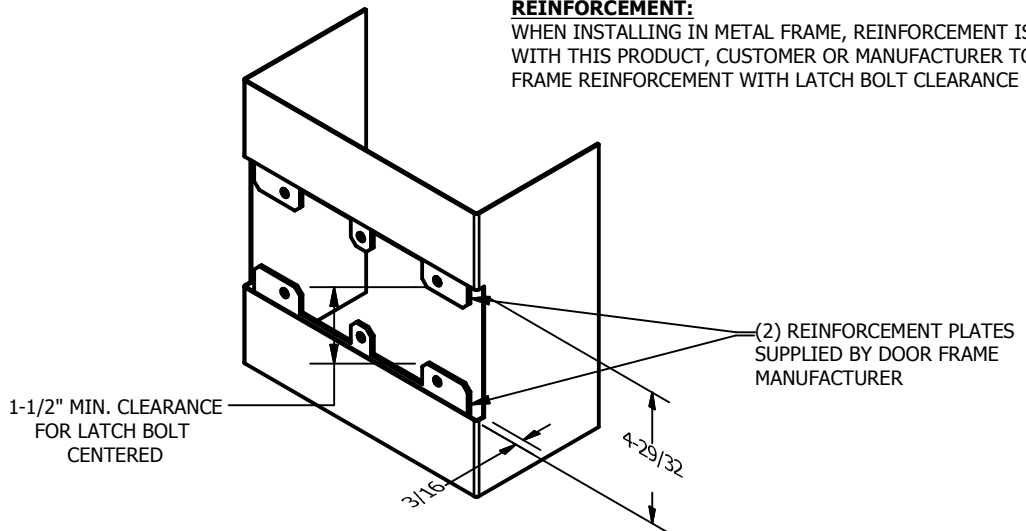

**SP-DS5142 CUSTOM DOUBLE LIPPED STRIKE**  
 FOR 1-3/4" CENTER HUNG DOOR, MORTISE LOCK W/DEADBOLT, 7" FRAME

**REINFORCEMENT:**  
 WHEN INSTALLING IN METAL FRAME, REINFORCEMENT IS **NEEDED**  
 WITH THIS PRODUCT, CUSTOMER OR MANUFACTURER TO SUPPLY  
 FRAME REINFORCEMENT WITH LATCH BOLT CLEARANCE

**CUT-OUT FOR  
 METAL JAMB**

- NOTE:**
1. HORIZONTAL CENTERLINE OF PLATE TO MATCH HORIZONTAL CENTERLINE OF CUTOUT.
  2. SCREWS 8-32 X 3/8" UNDERCUT F.H.M.S.
  3. R.H. DOOR SHOWN, L.H. OPPOSITE

ORDER #: \_\_\_\_\_  
 ORDER DATE: \_\_\_\_\_  
 CUSTOMER: \_\_\_\_\_  
 CUSTOMER PO#: \_\_\_\_\_  
 MATERIAL: \_\_\_\_\_  
 QUANTITY: \_\_\_\_\_