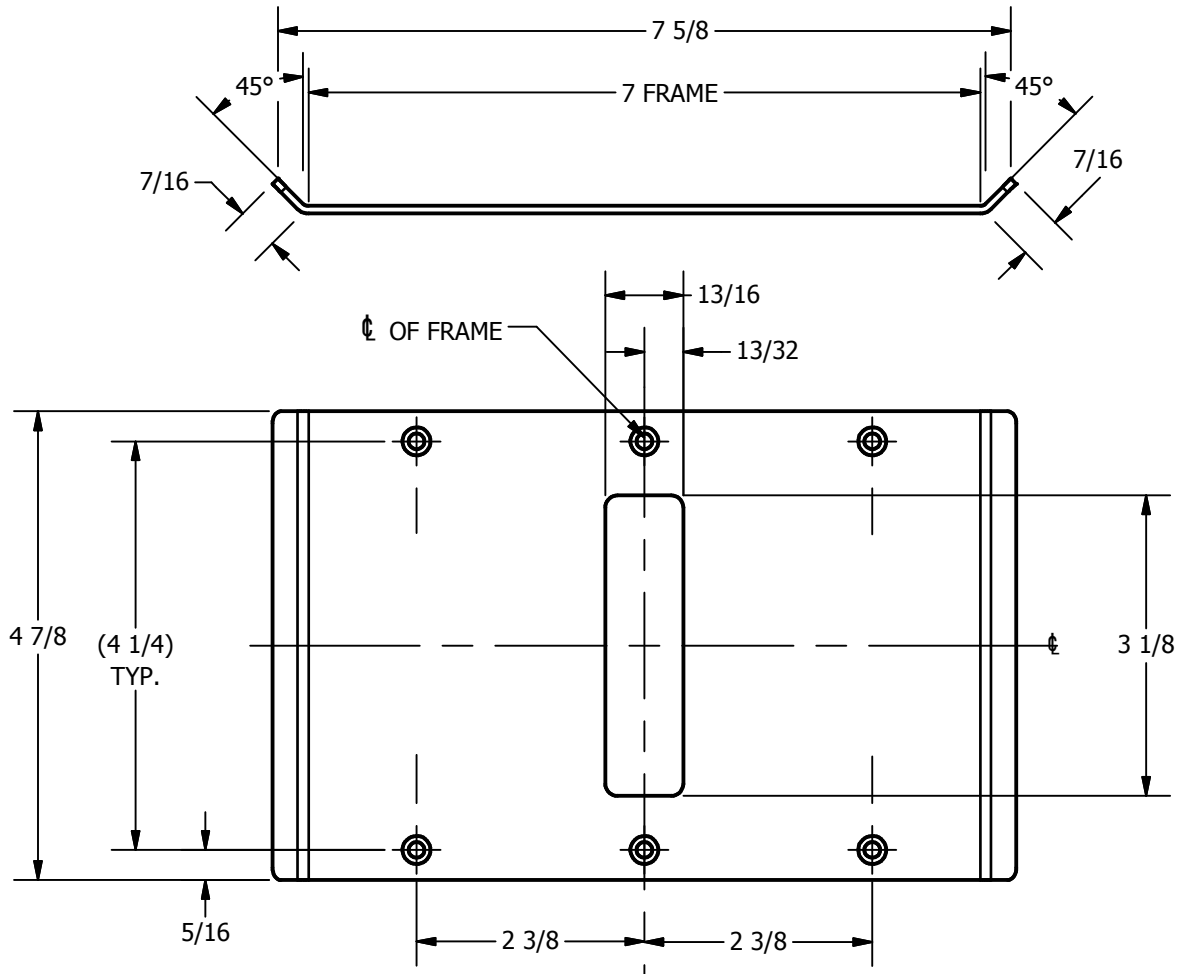

**SP-DS5142 CUSTOM DOUBLE LIPPED STRIKE**  
 FOR 1-3/4" CENTER HUNG DOOR, MORTISE LOCK W/DEADBOLT, 7" FRAME

**REINFORCEMENT:**  
 WHEN INSTALLING IN METAL FRAME, REINFORCEMENT IS **NEEDED**  
 WITH THIS PRODUCT, CUSTOMER OR MANUFACTURER TO SUPPLY  
 FRAME REINFORCEMENT WITH LATCH BOLT CLEARANCE

**CUT-OUT FOR  
 METAL JAMB**

- NOTE:**
1. HORIZONTAL CENTERLINE OF PLATE TO MATCH HORIZONTAL CENTERLINE OF CUTOUT.
  2. SCREWS 8-32 X 3/8" UNDERCUT F.H.M.S.
  3. R.H. DOOR SHOWN, L.H. OPPOSITE

ORDER #: \_\_\_\_\_  
 ORDER DATE: \_\_\_\_\_  
 CUSTOMER: \_\_\_\_\_  
 CUSTOMER PO#: \_\_\_\_\_  
 MATERIAL: \_\_\_\_\_  
 QUANTITY: \_\_\_\_\_