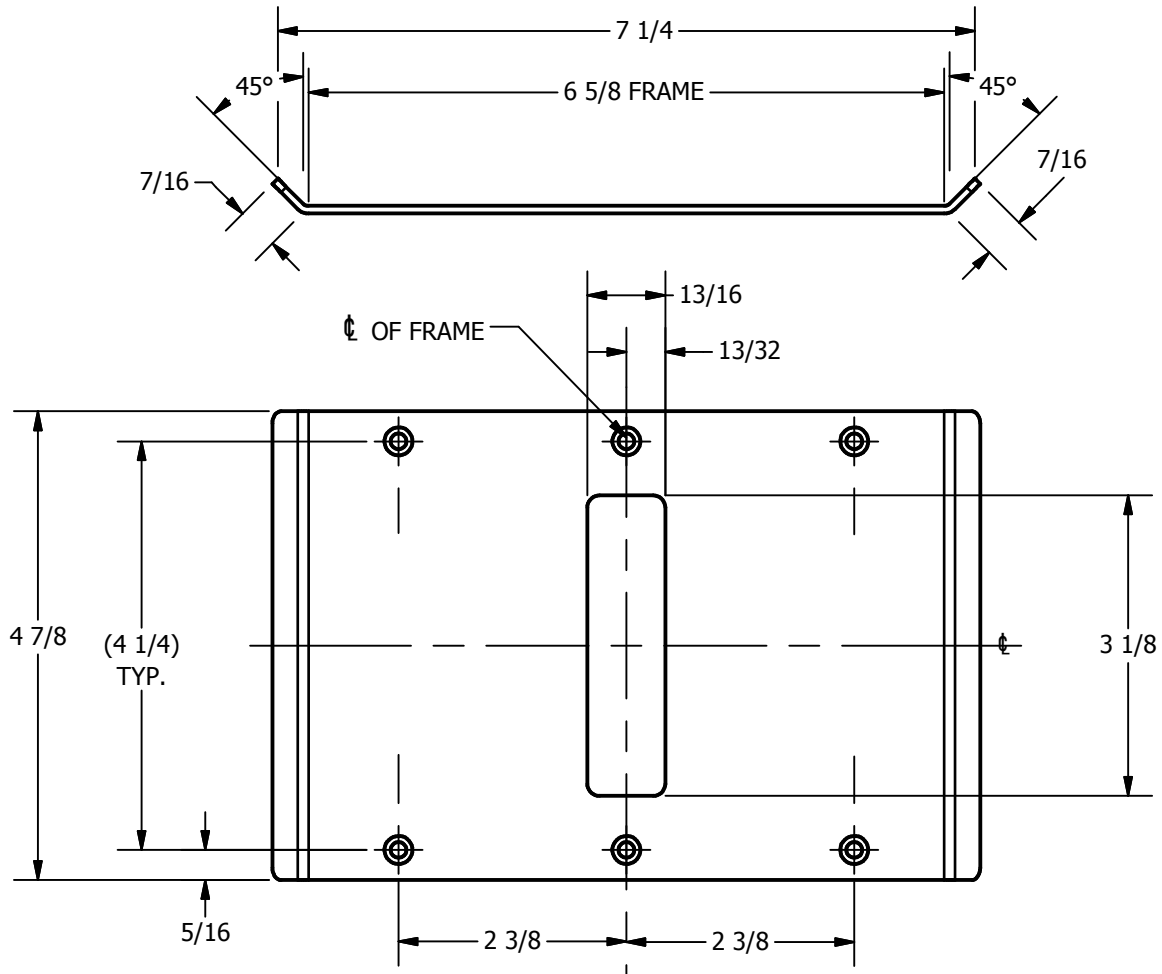

SP-DS5139 CUSTOM DOUBLE LIPPED STRIKE
 FOR 1-3/4" CENTER HUNG DOOR, MORTISE LOCK W/DEADBOLT, 6-5/8" FRAME

REINFORCEMENT:
 WHEN INSTALLING IN METAL FRAME, REINFORCEMENT IS **NEEDED** WITH THIS PRODUCT, CUSTOMER OR MANUFACTURER TO SUPPLY FRAME REINFORCEMENT WITH LATCH BOLT CLEARANCE

CUT-OUT FOR METAL JAMB

- NOTE:**
1. HORIZONTAL CENTERLINE OF PLATE TO MATCH HORIZONTAL CENTERLINE OF CUTOUT.
 2. SCREWS 8-32 X 3/8" UNDERCUT F.H.M.S.
 3. R.H. DOOR SHOWN, L.H. OPPOSITE

ORDER #: _____
 ORDER DATE: _____
 CUSTOMER: _____
 CUSTOMER PO#: _____
 MATERIAL: _____
 QUANTITY: _____