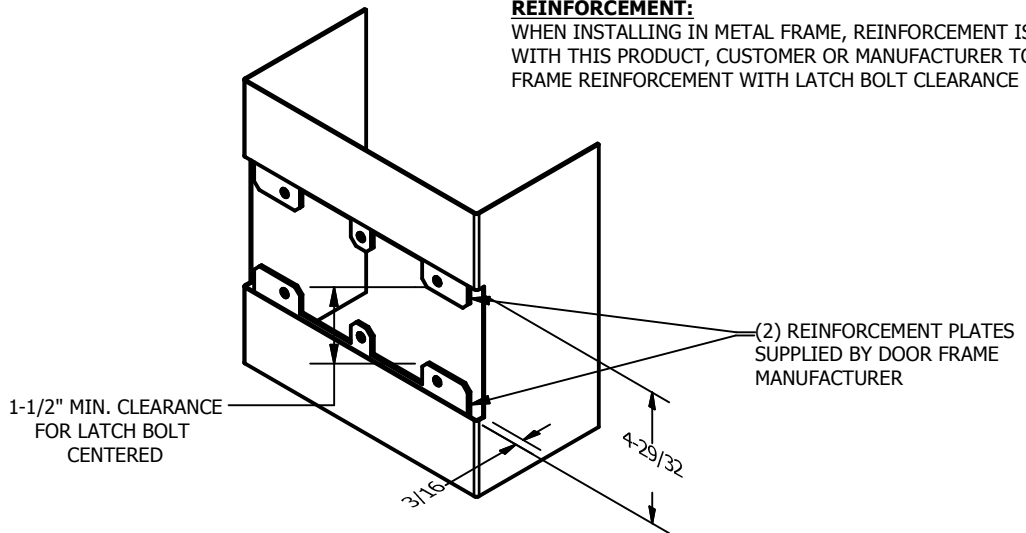

SP-DS5139 CUSTOM DOUBLE LIPPED STRIKE
 FOR 1-3/4" CENTER HUNG DOOR, MORTISE LOCK W/DEADBOLT, 6-5/8" FRAME

REINFORCEMENT:
 WHEN INSTALLING IN METAL FRAME, REINFORCEMENT IS **NEEDED** WITH THIS PRODUCT, CUSTOMER OR MANUFACTURER TO SUPPLY FRAME REINFORCEMENT WITH LATCH BOLT CLEARANCE

CUT-OUT FOR METAL JAMB

- NOTE:**
1. HORIZONTAL CENTERLINE OF PLATE TO MATCH HORIZONTAL CENTERLINE OF CUTOUT.
 2. SCREWS 8-32 X 3/8" UNDERCUT F.H.M.S.
 3. R.H. DOOR SHOWN, L.H. OPPOSITE

ORDER #: _____
 ORDER DATE: _____
 CUSTOMER: _____
 CUSTOMER PO#: _____
 MATERIAL: _____
 QUANTITY: _____