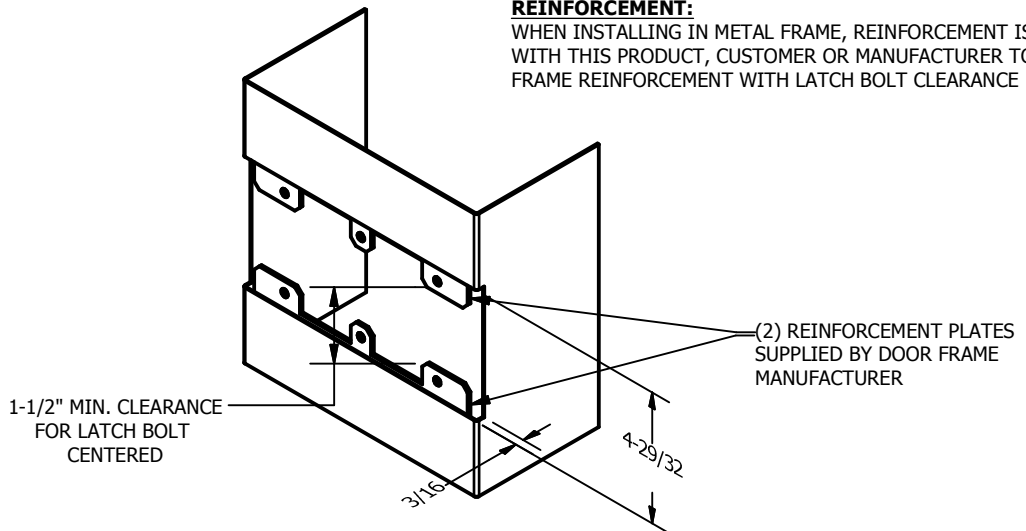

SP-DS5134 CUSTOM DOUBLE LIPPED STRIKE
 FOR 1-3/4" CENTER HUNG DOOR, MORTISE LOCK W/DEADBOLT, 6" FRAME

REINFORCEMENT:
 WHEN INSTALLING IN METAL FRAME, REINFORCEMENT IS **NEEDED** WITH THIS PRODUCT, CUSTOMER OR MANUFACTURER TO SUPPLY FRAME REINFORCEMENT WITH LATCH BOLT CLEARANCE

CUT-OUT FOR METAL JAMB

- NOTE:**
1. HORIZONTAL CENTERLINE OF PLATE TO MATCH HORIZONTAL CENTERLINE OF CUTOUT.
 2. SCREWS 8-32 X 3/8" UNDERCUT F.H.M.S.
 3. R.H. DOOR SHOWN, L.H. OPPOSITE

Architectural Builders Hardware Mfg., Inc.