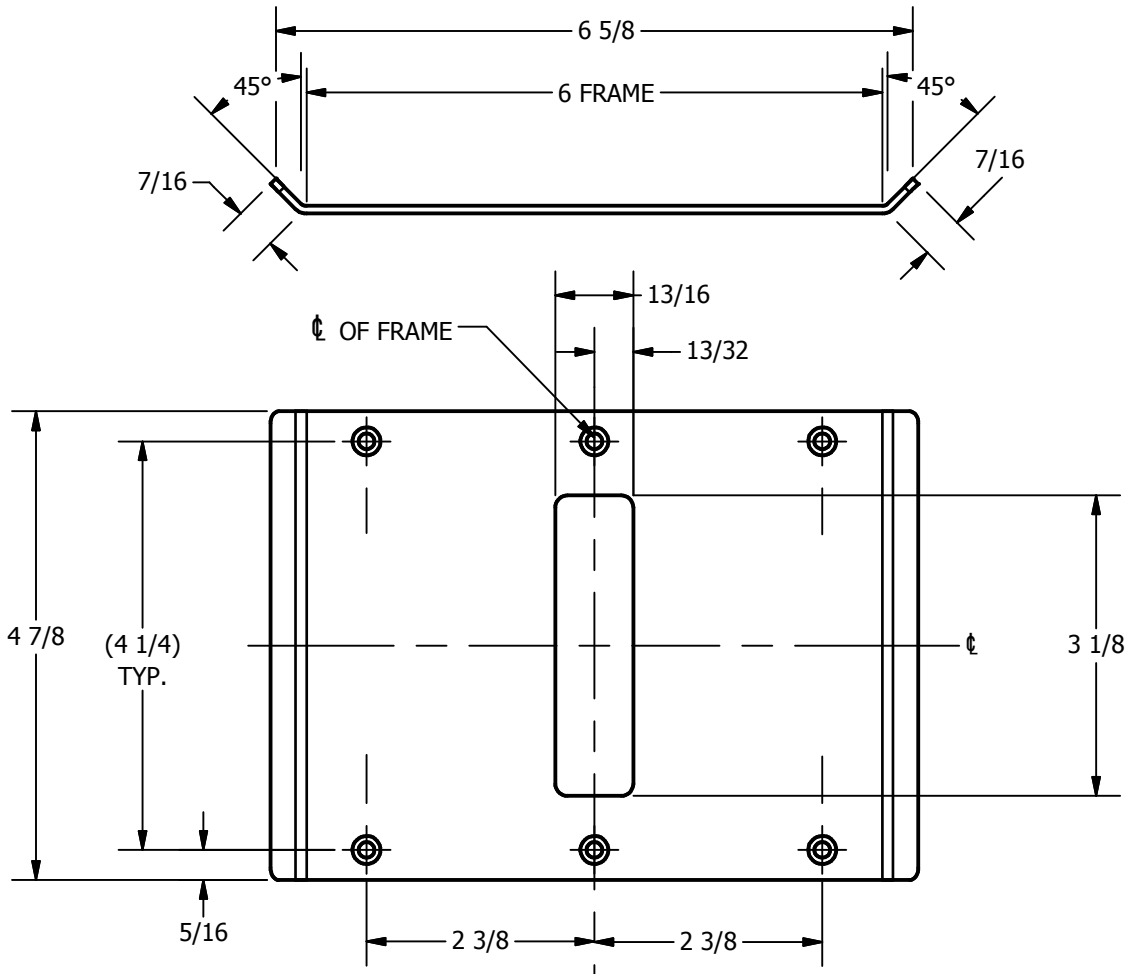

SP-DS5134 CUSTOM DOUBLE LIPPED STRIKE
 FOR 1-3/4" CENTER HUNG DOOR, MORTISE LOCK W/DEADBOLT, 6" FRAME

REINFORCEMENT:
 WHEN INSTALLING IN METAL FRAME, REINFORCEMENT IS **NEEDED** WITH THIS PRODUCT, CUSTOMER OR MANUFACTURER TO SUPPLY FRAME REINFORCEMENT WITH LATCH BOLT CLEARANCE

CUT-OUT FOR METAL JAMB

- NOTE:**
1. HORIZONTAL CENTERLINE OF PLATE TO MATCH HORIZONTAL CENTERLINE OF CUTOUT.
 2. SCREWS 8-32 X 3/8" UNDERCUT F.H.M.S.
 3. R.H. DOOR SHOWN, L.H. OPPOSITE

Architectural Builders Hardware Mfg., Inc.