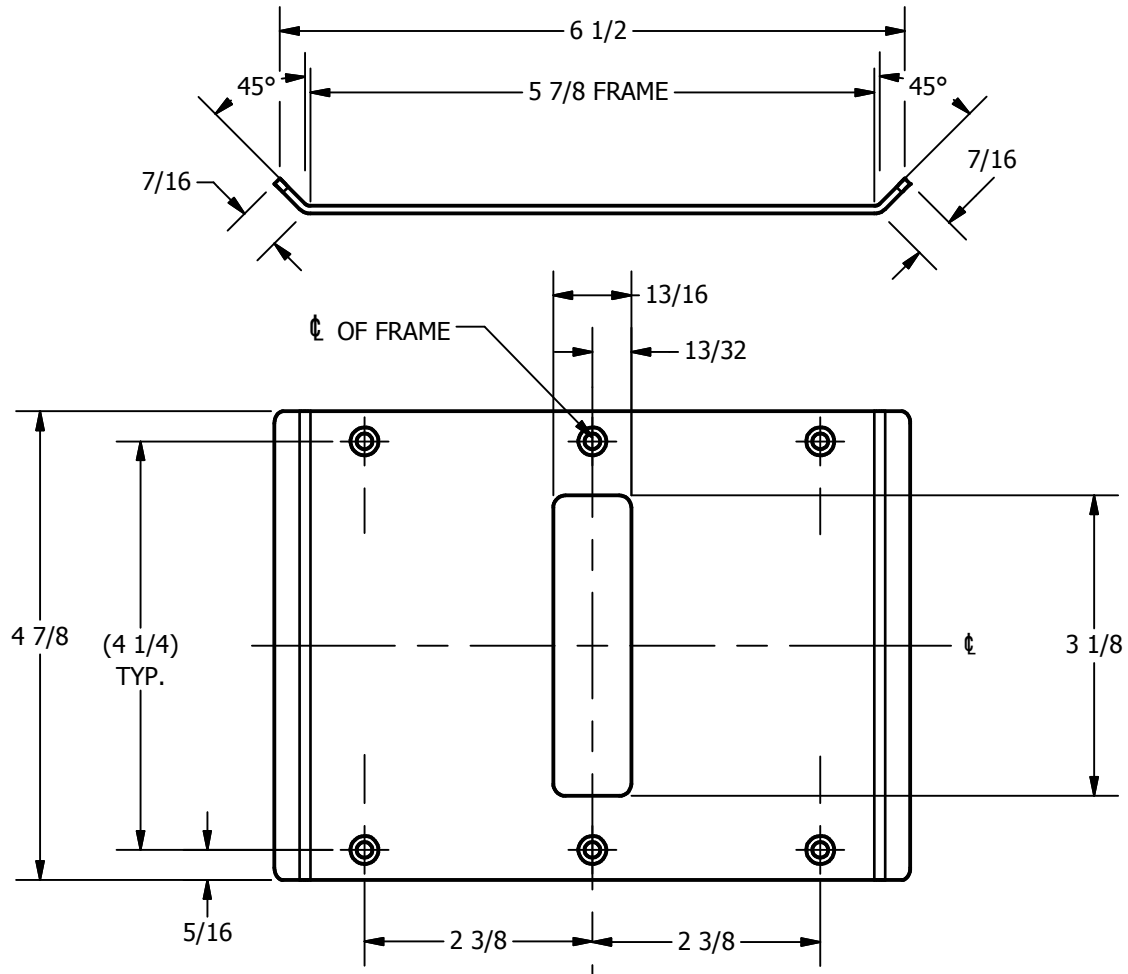

SP-DS5133 CUSTOM DOUBLE LIPPED STRIKE
 FOR 1-3/4" CENTER HUNG DOOR, MORTISE LOCK W/DEADBOLT, 5-7/8" FRAME

REINFORCEMENT:
 WHEN INSTALLING IN METAL FRAME, REINFORCEMENT IS **NEEDED** WITH THIS PRODUCT, CUSTOMER OR MANUFACTURER TO SUPPLY FRAME REINFORCEMENT WITH LATCH BOLT CLEARANCE

CUT-OUT FOR METAL JAMB

- NOTE:**
1. HORIZONTAL CENTERLINE OF PLATE TO MATCH HORIZONTAL CENTERLINE OF CUTOUT.
 2. SCREWS 8-32 X 3/8" UNDERCUT F.H.M.S.
 3. R.H. DOOR SHOWN, L.H. OPPOSITE

ORDER #: _____
 ORDER DATE: _____
 CUSTOMER: _____
 CUSTOMER PO#: _____
 MATERIAL: _____
 QUANTITY: _____