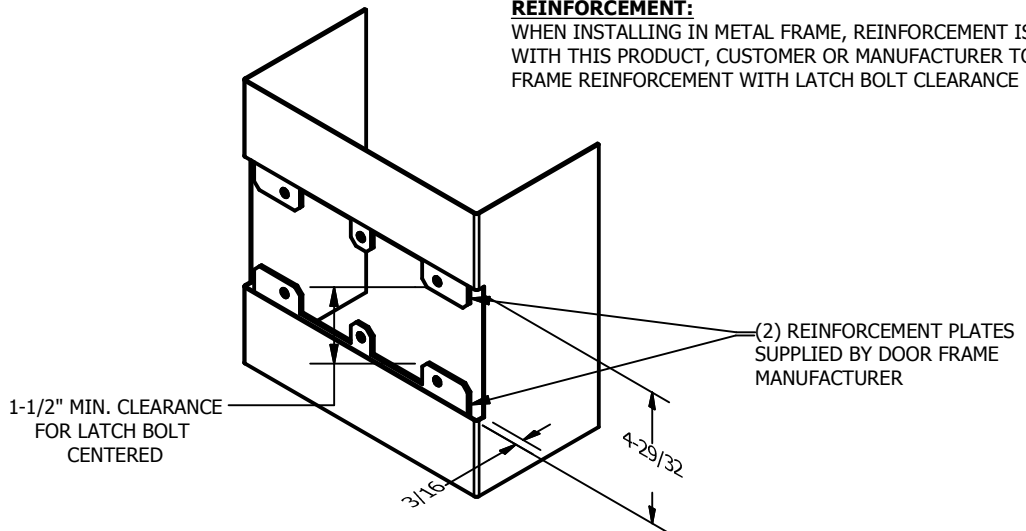

SP-DS5133 CUSTOM DOUBLE LIPPED STRIKE
 FOR 1-3/4" CENTER HUNG DOOR, MORTISE LOCK W/DEADBOLT, 5-7/8" FRAME

REINFORCEMENT:
 WHEN INSTALLING IN METAL FRAME, REINFORCEMENT IS **NEEDED** WITH THIS PRODUCT, CUSTOMER OR MANUFACTURER TO SUPPLY FRAME REINFORCEMENT WITH LATCH BOLT CLEARANCE

CUT-OUT FOR METAL JAMB

- NOTE:**
1. HORIZONTAL CENTERLINE OF PLATE TO MATCH HORIZONTAL CENTERLINE OF CUTOUT.
 2. SCREWS 8-32 X 3/8" UNDERCUT F.H.M.S.
 3. R.H. DOOR SHOWN, L.H. OPPOSITE

ORDER #: _____
 ORDER DATE: _____
 CUSTOMER: _____
 CUSTOMER PO#: _____
 MATERIAL: _____
 QUANTITY: _____