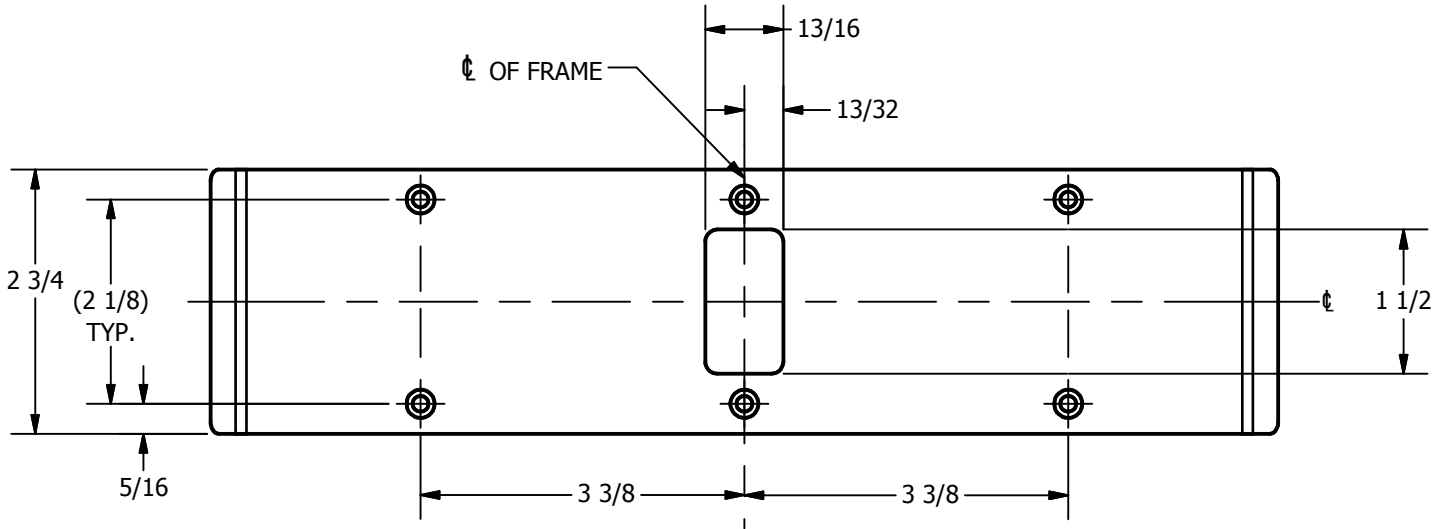

SP-DS5107 CUSTOM DOUBLE LIPPED STRIKE
 FOR 1-3/4" CENTER HUNG DOOR, MORTISE LOCK, NO DEADBOLT, 10-3/8" FRAME

REINFORCEMENT:
 WHEN INSTALLING IN METAL FRAME, REINFORCEMENT IS **NEEDED**
 WITH THIS PRODUCT, CUSTOMER OR MANUFACTURER TO SUPPLY
 FRAME REINFORCEMENT WITH LATCH BOLT CLEARANCE

**CUT-OUT FOR
 METAL JAMB**

- NOTE:**
- HORIZONTAL CENTERLINE OF PLATE TO MATCH HORIZONTAL CENTERLINE OF CUTOUT.
 - SCREWS 8-32 X 3/8" UNDERCUT F.H.M.S.
 - R.H. DOOR SHOWN, L.H. OPPOSITE

ORDER #: _____
 ORDER DATE: _____
 CUSTOMER: _____
 CUSTOMER PO#: _____
 MATERIAL: _____
 QUANTITY: _____