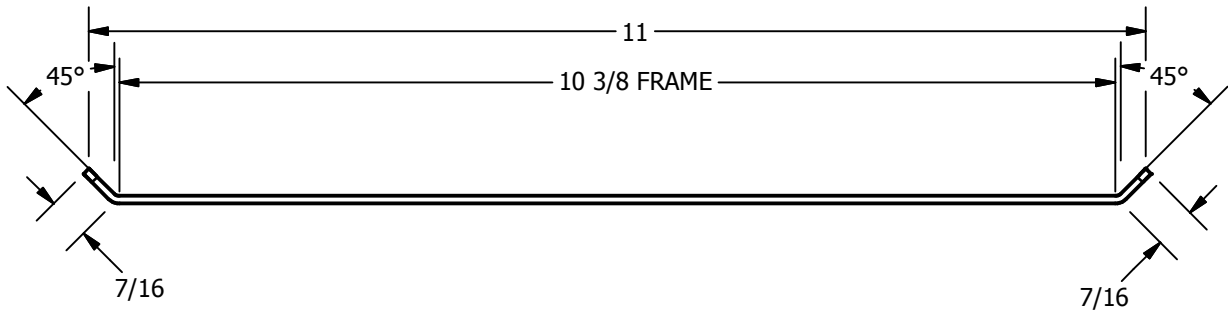

SP-DS5107 CUSTOM DOUBLE LIPPED STRIKE
 FOR 1-3/4" CENTER HUNG DOOR, MORTISE LOCK, NO DEADBOLT, 10-3/8" FRAME

REINFORCEMENT:
 WHEN INSTALLING IN METAL FRAME, REINFORCEMENT IS **NEEDED**
 WITH THIS PRODUCT, CUSTOMER OR MANUFACTURER TO SUPPLY
 FRAME REINFORCEMENT WITH LATCH BOLT CLEARANCE

**CUT-OUT FOR
 METAL JAMB**

- NOTE:**
- HORIZONTAL CENTERLINE OF PLATE TO MATCH HORIZONTAL CENTERLINE OF CUTOUT.
 - SCREWS 8-32 X 3/8" UNDERCUT F.H.M.S.
 - R.H. DOOR SHOWN, L.H. OPPOSITE

ORDER #: _____
 ORDER DATE: _____
 CUSTOMER: _____
 CUSTOMER PO#: _____
 MATERIAL: _____
 QUANTITY: _____