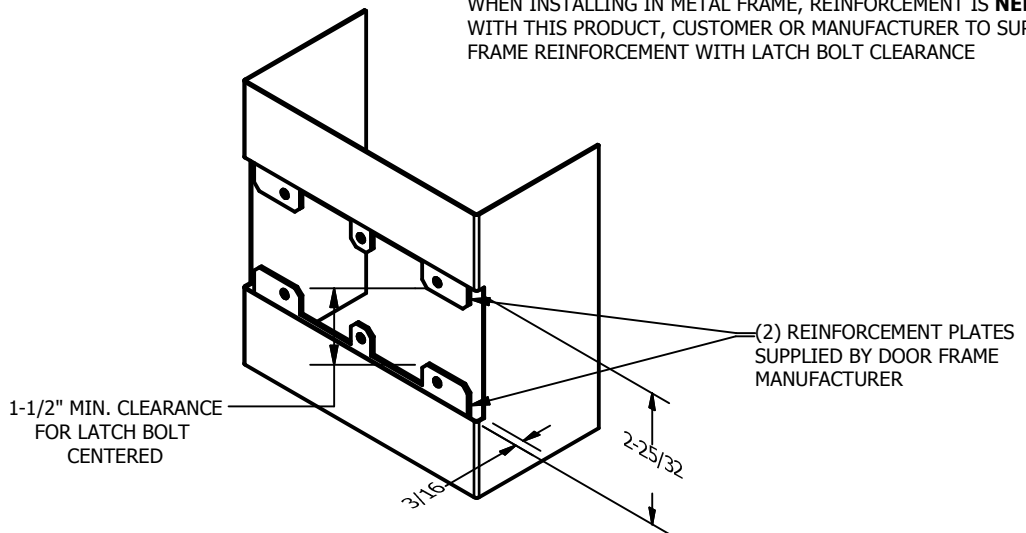

SP-DS5107 CUSTOM DOUBLE LIPPED STRIKE
 FOR 1-3/4" CENTER HUNG DOOR, MORTISE LOCK, NO DEADBOLT, 10-3/8" FRAME

REINFORCEMENT:
 WHEN INSTALLING IN METAL FRAME, REINFORCEMENT IS **NEEDED**
 WITH THIS PRODUCT, CUSTOMER OR MANUFACTURER TO SUPPLY
 FRAME REINFORCEMENT WITH LATCH BOLT CLEARANCE

**CUT-OUT FOR
 METAL JAMB**

- NOTE:**
- HORIZONTAL CENTERLINE OF PLATE TO MATCH HORIZONTAL CENTERLINE OF CUTOUT.
 - SCREWS 8-32 X 3/8" UNDERCUT F.H.M.S.
 - R.H. DOOR SHOWN, L.H. OPPOSITE

ORDER #: _____
 ORDER DATE: _____
 CUSTOMER: _____
 CUSTOMER PO#: _____
 MATERIAL: _____
 QUANTITY: _____