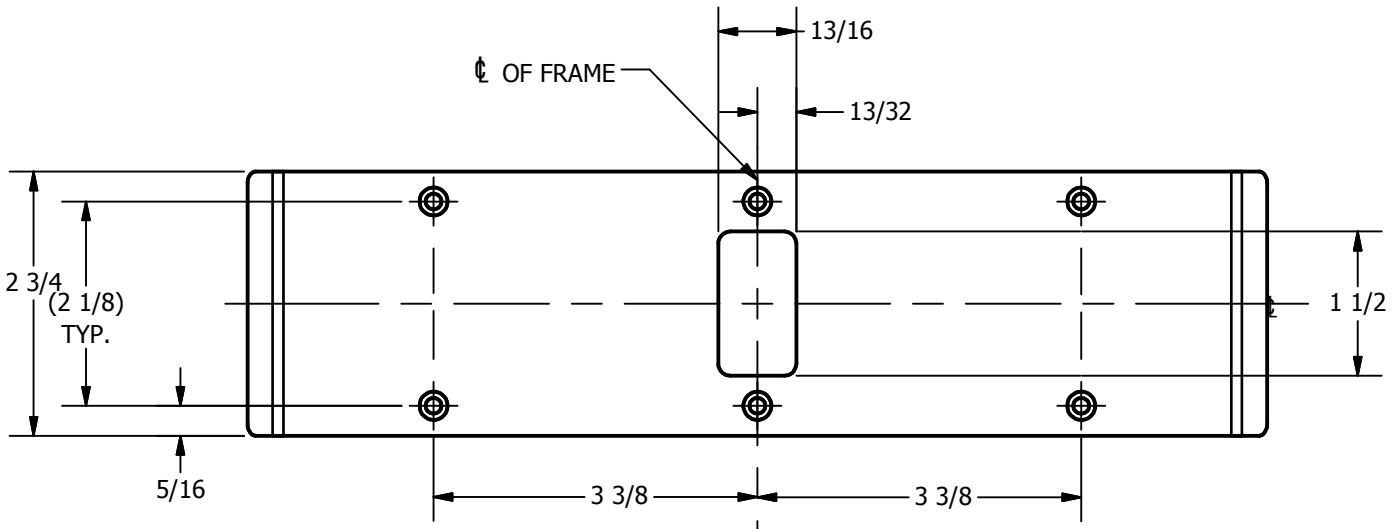

SP-DS5103 CUSTOM DOUBLE LIPPED STRIKE
 FOR 1-3/4" CENTER HUNG DOOR, MORTISE LOCK, NO DEADBOLT, 9-7/8" FRAME

REINFORCEMENT:
 WHEN INSTALLING IN METAL FRAME, REINFORCEMENT IS **NEEDED** WITH THIS PRODUCT, CUSTOMER OR MANUFACTURER TO SUPPLY FRAME REINFORCEMENT WITH LATCH BOLT CLEARANCE

ORDER #: _____
 ORDER DATE: _____
 CUSTOMER: _____
 CUSTOMER PO#: _____
 MATERIAL: _____
 QUANTITY: _____

CUT-OUT FOR METAL JAMB

- NOTE:**
1. HORIZONTAL CENTERLINE OF PLATE TO MATCH HORIZONTAL CENTERLINE OF CUTOUT.
 2. SCREWS 8-32 X 3/8" UNDERCUT F.H.M.S.
 3. R.H. DOOR SHOWN, L.H. OPPOSITE