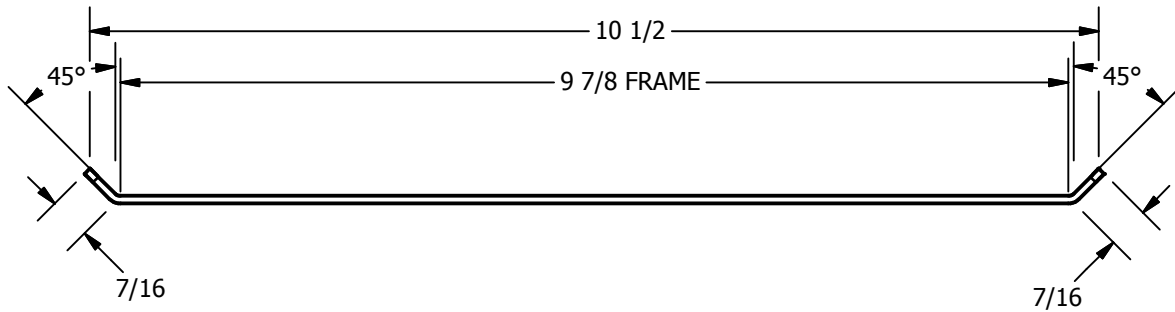

SP-DS5103 CUSTOM DOUBLE LIPPED STRIKE
 FOR 1-3/4" CENTER HUNG DOOR, MORTISE LOCK, NO DEADBOLT, 9-7/8" FRAME

REINFORCEMENT:
 WHEN INSTALLING IN METAL FRAME, REINFORCEMENT IS **NEEDED** WITH THIS PRODUCT, CUSTOMER OR MANUFACTURER TO SUPPLY FRAME REINFORCEMENT WITH LATCH BOLT CLEARANCE

ORDER #: _____
 ORDER DATE: _____
 CUSTOMER: _____
 CUSTOMER PO#: _____
 MATERIAL: _____
 QUANTITY: _____

CUT-OUT FOR METAL JAMB

- NOTE:**
1. HORIZONTAL CENTERLINE OF PLATE TO MATCH HORIZONTAL CENTERLINE OF CUTOUT.
 2. SCREWS 8-32 X 3/8" UNDERCUT F.H.M.S.
 3. R.H. DOOR SHOWN, L.H. OPPOSITE