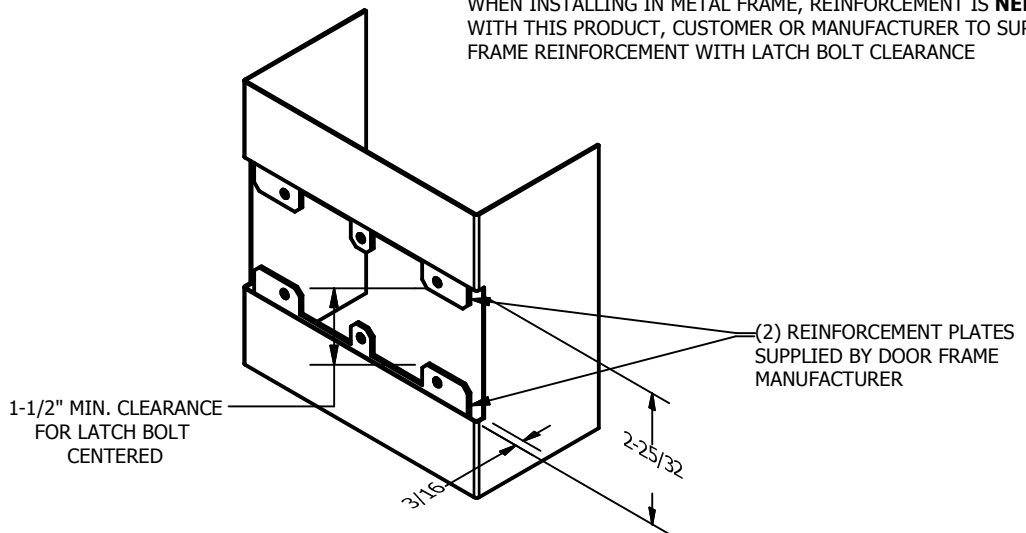

SP-DS5103 CUSTOM DOUBLE LIPPED STRIKE
 FOR 1-3/4" CENTER HUNG DOOR, MORTISE LOCK, NO DEADBOLT, 9-7/8" FRAME

REINFORCEMENT:
 WHEN INSTALLING IN METAL FRAME, REINFORCEMENT IS **NEEDED** WITH THIS PRODUCT, CUSTOMER OR MANUFACTURER TO SUPPLY FRAME REINFORCEMENT WITH LATCH BOLT CLEARANCE

ORDER #: _____
 ORDER DATE: _____
 CUSTOMER: _____
 CUSTOMER PO#: _____
 MATERIAL: _____
 QUANTITY: _____

CUT-OUT FOR METAL JAMB

- NOTE:**
1. HORIZONTAL CENTERLINE OF PLATE TO MATCH HORIZONTAL CENTERLINE OF CUTOUT.
 2. SCREWS 8-32 X 3/8" UNDERCUT F.H.M.S.
 3. R.H. DOOR SHOWN, L.H. OPPOSITE