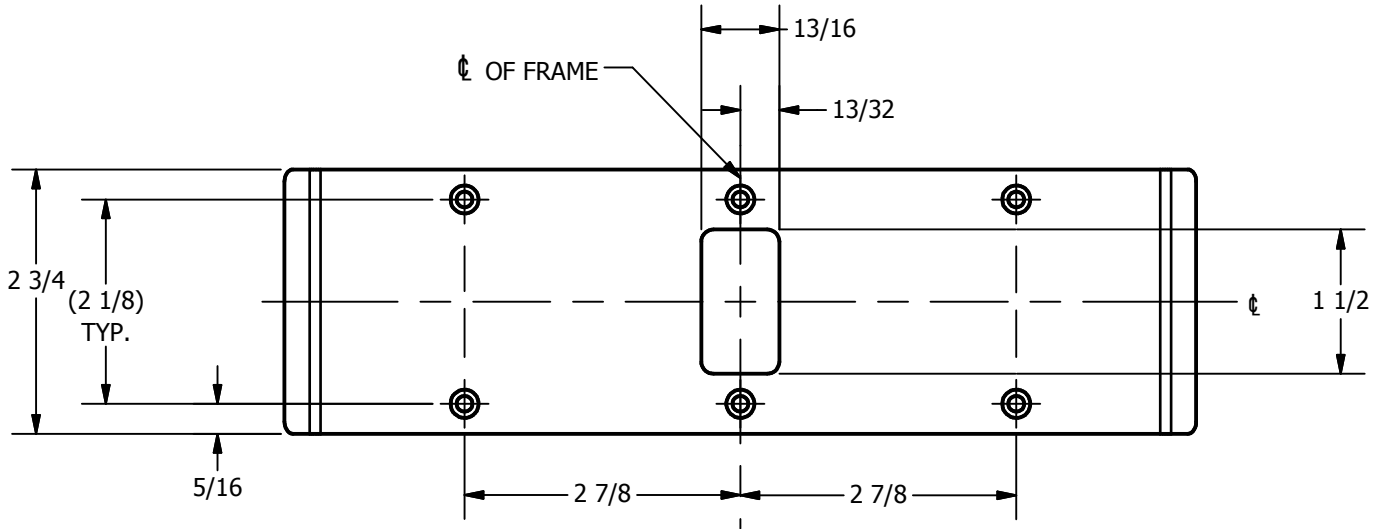

SP-DS5094 CUSTOM DOUBLE LIPPED STRIKE
 FOR 1-3/4" CENTER HUNG DOOR, MORTISE LOCK, NO DEADBOLT, 8-3/4" FRAME

REINFORCEMENT:
 WHEN INSTALLING IN METAL FRAME, REINFORCEMENT IS **NEEDED**
 WITH THIS PRODUCT, CUSTOMER OR MANUFACTURER TO SUPPLY
 FRAME REINFORCEMENT WITH LATCH BOLT CLEARANCE

ORDER #: _____
 ORDER DATE: _____
 CUSTOMER: _____
 CUSTOMER PO#: _____
 MATERIAL: _____
 QUANTITY: _____

**CUT-OUT FOR
 METAL JAMB**

NOTE:
 1. HORIZONTAL CENTERLINE OF PLATE TO
 MATCH HORIZONTAL CENTERLINE OF CUTOUT.
 2. SCREWS 8-32 X 3/8" UNDERCUT F.H.M.S.
 3. R.H. DOOR SHOWN, L.H. OPPOSITE