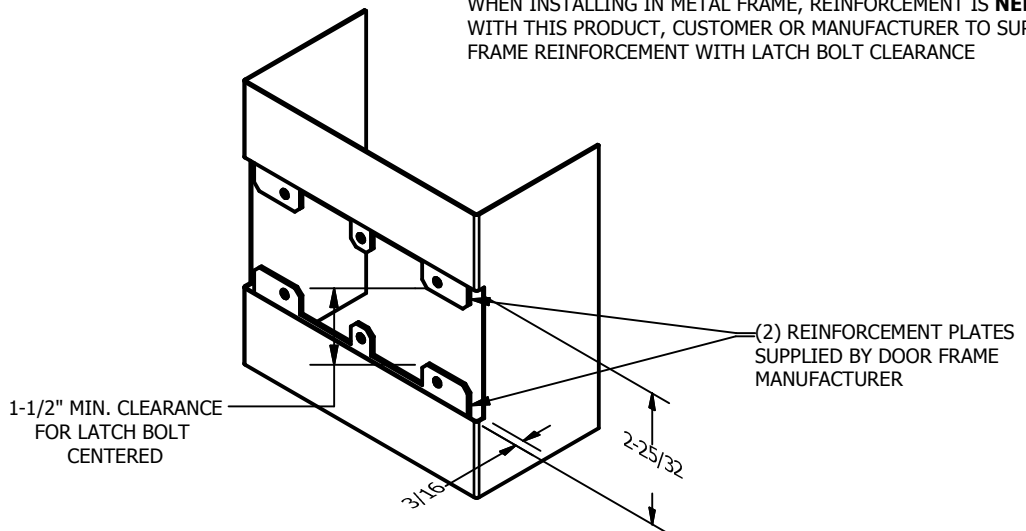

SP-DS5094 CUSTOM DOUBLE LIPPED STRIKE
 FOR 1-3/4" CENTER HUNG DOOR, MORTISE LOCK, NO DEADBOLT, 8-3/4" FRAME

REINFORCEMENT:
 WHEN INSTALLING IN METAL FRAME, REINFORCEMENT IS **NEEDED**
 WITH THIS PRODUCT, CUSTOMER OR MANUFACTURER TO SUPPLY
 FRAME REINFORCEMENT WITH LATCH BOLT CLEARANCE

ORDER #: _____
 ORDER DATE: _____
 CUSTOMER: _____
 CUSTOMER PO#: _____
 MATERIAL: _____
 QUANTITY: _____

**CUT-OUT FOR
 METAL JAMB**

NOTE:
 1. HORIZONTAL CENTERLINE OF PLATE TO
 MATCH HORIZONTAL CENTERLINE OF CUTOUT.
 2. SCREWS 8-32 X 3/8" UNDERCUT F.H.M.S.
 3. R.H. DOOR SHOWN, L.H. OPPOSITE