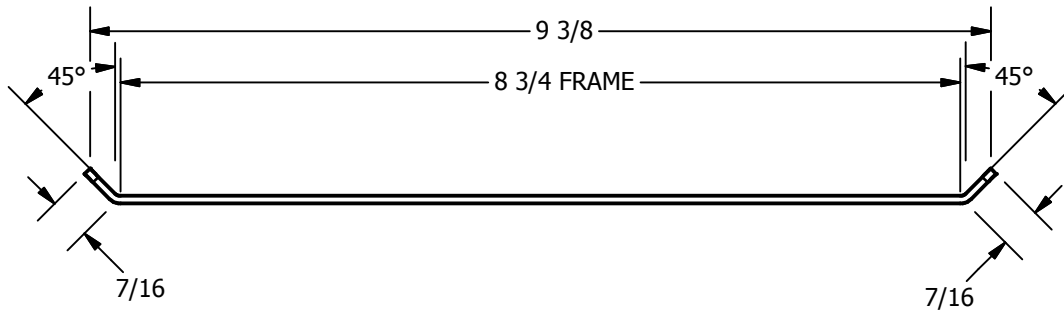

SP-DS5094 CUSTOM DOUBLE LIPPED STRIKE
 FOR 1-3/4" CENTER HUNG DOOR, MORTISE LOCK, NO DEADBOLT, 8-3/4" FRAME

REINFORCEMENT:
 WHEN INSTALLING IN METAL FRAME, REINFORCEMENT IS **NEEDED**
 WITH THIS PRODUCT, CUSTOMER OR MANUFACTURER TO SUPPLY
 FRAME REINFORCEMENT WITH LATCH BOLT CLEARANCE

ORDER #: _____
 ORDER DATE: _____
 CUSTOMER: _____
 CUSTOMER PO#: _____
 MATERIAL: _____
 QUANTITY: _____

**CUT-OUT FOR
 METAL JAMB**

NOTE:
 1. HORIZONTAL CENTERLINE OF PLATE TO
 MATCH HORIZONTAL CENTERLINE OF CUTOUT.
 2. SCREWS 8-32 X 3/8" UNDERCUT F.H.M.S.
 3. R.H. DOOR SHOWN, L.H. OPPOSITE