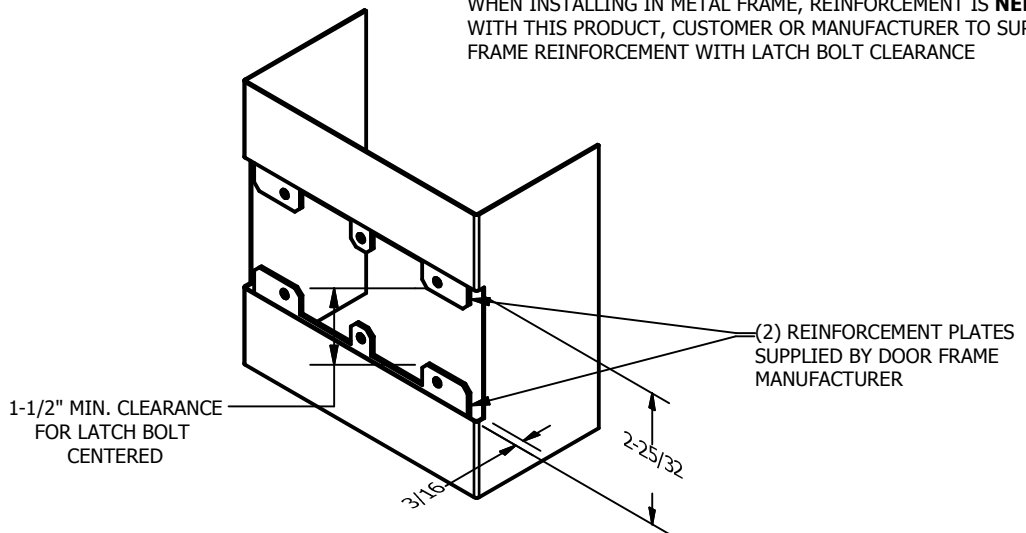

SP-DS5093 CUSTOM DOUBLE LIPPED STRIKE
 FOR 1-3/4" CENTER HUNG DOOR, MORTISE LOCK, NO DEADBOLT, 8-5/8" FRAME

REINFORCEMENT:

WHEN INSTALLING IN METAL FRAME, REINFORCEMENT IS **NEEDED** WITH THIS PRODUCT, CUSTOMER OR MANUFACTURER TO SUPPLY FRAME REINFORCEMENT WITH LATCH BOLT CLEARANCE

ORDER #: _____
 ORDER DATE: _____
 CUSTOMER: _____
 CUSTOMER PO#: _____
 MATERIAL: _____
 QUANTITY: _____

CUT-OUT FOR METAL JAMB

NOTE:

1. HORIZONTAL CENTERLINE OF PLATE TO MATCH HORIZONTAL CENTERLINE OF CUTOUT.
2. SCREWS 8-32 X 3/8" UNDERCUT F.H.M.S.
3. R.H. DOOR SHOWN, L.H. OPPOSITE