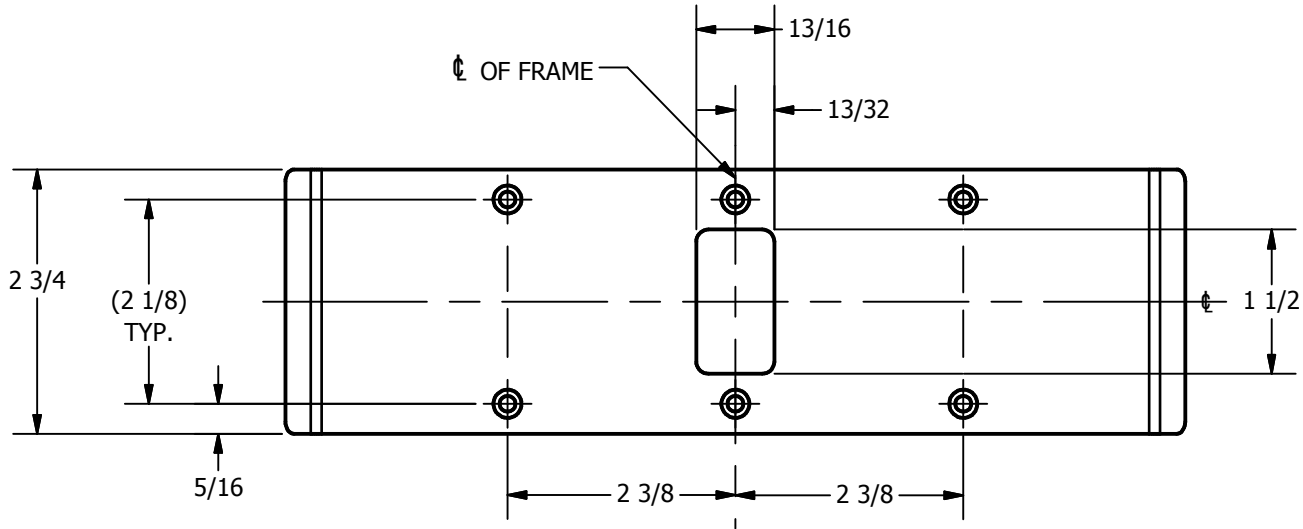

SP-DS5093 CUSTOM DOUBLE LIPPED STRIKE
 FOR 1-3/4" CENTER HUNG DOOR, MORTISE LOCK, NO DEADBOLT, 8-5/8" FRAME

REINFORCEMENT:

WHEN INSTALLING IN METAL FRAME, REINFORCEMENT IS **NEEDED** WITH THIS PRODUCT, CUSTOMER OR MANUFACTURER TO SUPPLY FRAME REINFORCEMENT WITH LATCH BOLT CLEARANCE

ORDER #: _____
 ORDER DATE: _____
 CUSTOMER: _____
 CUSTOMER PO#: _____
 MATERIAL: _____
 QUANTITY: _____

CUT-OUT FOR METAL JAMB

NOTE:

1. HORIZONTAL CENTERLINE OF PLATE TO MATCH HORIZONTAL CENTERLINE OF CUTOUT.
2. SCREWS 8-32 X 3/8" UNDERCUT F.H.M.S.
3. R.H. DOOR SHOWN, L.H. OPPOSITE