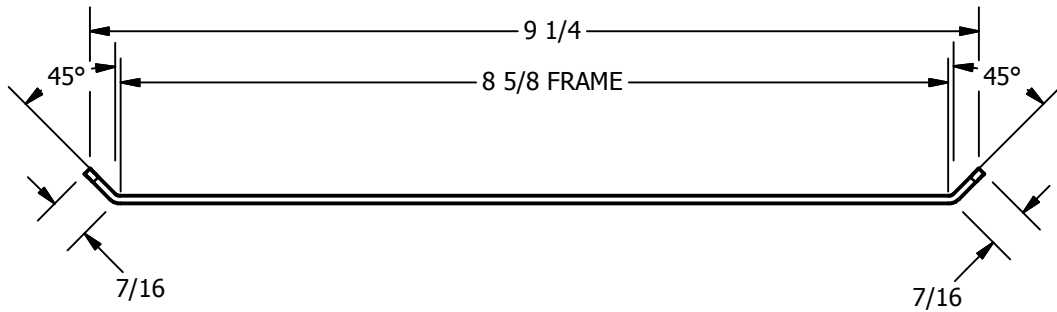

SP-DS5093 CUSTOM DOUBLE LIPPED STRIKE
 FOR 1-3/4" CENTER HUNG DOOR, MORTISE LOCK, NO DEADBOLT, 8-5/8" FRAME

REINFORCEMENT:

WHEN INSTALLING IN METAL FRAME, REINFORCEMENT IS **NEEDED** WITH THIS PRODUCT, CUSTOMER OR MANUFACTURER TO SUPPLY FRAME REINFORCEMENT WITH LATCH BOLT CLEARANCE

ORDER #: _____
 ORDER DATE: _____
 CUSTOMER: _____
 CUSTOMER PO#: _____
 MATERIAL: _____
 QUANTITY: _____

CUT-OUT FOR METAL JAMB

NOTE:

1. HORIZONTAL CENTERLINE OF PLATE TO MATCH HORIZONTAL CENTERLINE OF CUTOUT.
2. SCREWS 8-32 X 3/8" UNDERCUT F.H.M.S.
3. R.H. DOOR SHOWN, L.H. OPPOSITE