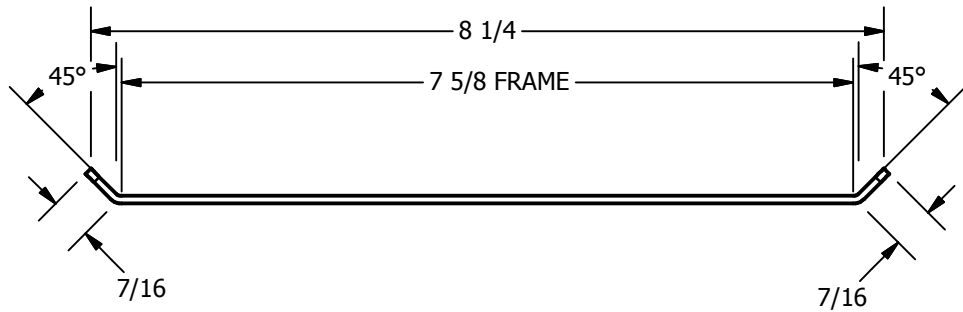

SP-DS5085 CUSTOM DOUBLE LIPPED STRIKE
 FOR 1-3/4" CENTER HUNG DOOR, MORTISE LOCK, NO DEADBOLT, 7-5/8" FRAME

REINFORCEMENT:
 WHEN INSTALLING IN METAL FRAME, REINFORCEMENT IS **NEEDED**
 WITH THIS PRODUCT, CUSTOMER OR MANUFACTURER TO SUPPLY
 FRAME REINFORCEMENT WITH LATCH BOLT CLEARANCE

ORDER #: _____
 ORDER DATE: _____
 CUSTOMER: _____
 CUSTOMER PO#: _____
 MATERIAL: _____
 QUANTITY: _____

**CUT-OUT FOR
 METAL JAMB**

NOTE:
 1. HORIZONTAL CENTERLINE OF PLATE TO
 MATCH HORIZONTAL CENTERLINE OF CUTOUT.
 2. SCREWS 8-32 X 3/8" UNDERCUT F.H.M.S.
 3. R.H. DOOR SHOWN, L.H. OPPOSITE