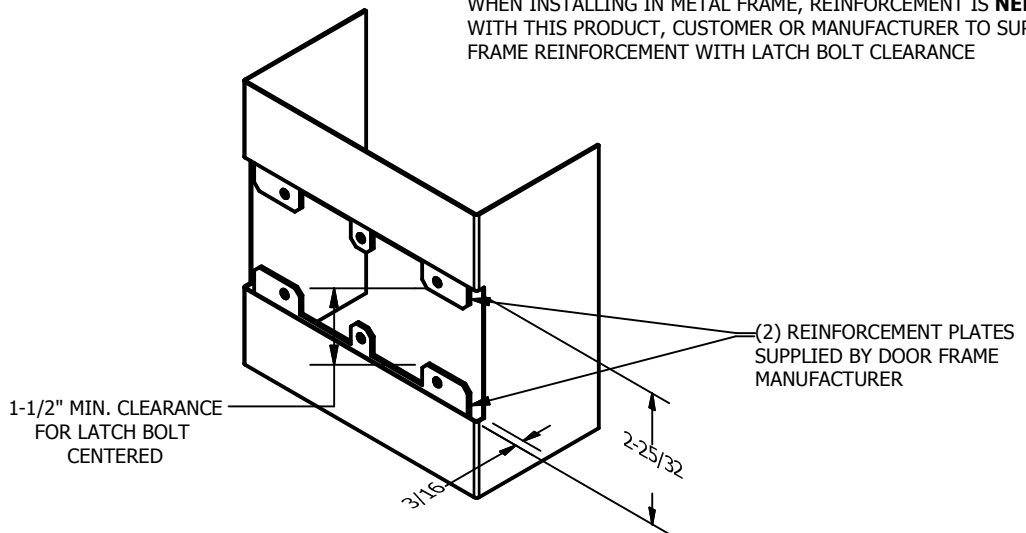

SP-DS5085 CUSTOM DOUBLE LIPPED STRIKE
 FOR 1-3/4" CENTER HUNG DOOR, MORTISE LOCK, NO DEADBOLT, 7-5/8" FRAME

REINFORCEMENT:
 WHEN INSTALLING IN METAL FRAME, REINFORCEMENT IS **NEEDED**
 WITH THIS PRODUCT, CUSTOMER OR MANUFACTURER TO SUPPLY
 FRAME REINFORCEMENT WITH LATCH BOLT CLEARANCE

ORDER #: _____
 ORDER DATE: _____
 CUSTOMER: _____
 CUSTOMER PO#: _____
 MATERIAL: _____
 QUANTITY: _____

**CUT-OUT FOR
 METAL JAMB**

NOTE:
 1. HORIZONTAL CENTERLINE OF PLATE TO
 MATCH HORIZONTAL CENTERLINE OF CUTOUT.
 2. SCREWS 8-32 X 3/8" UNDERCUT F.H.M.S.
 3. R.H. DOOR SHOWN, L.H. OPPOSITE