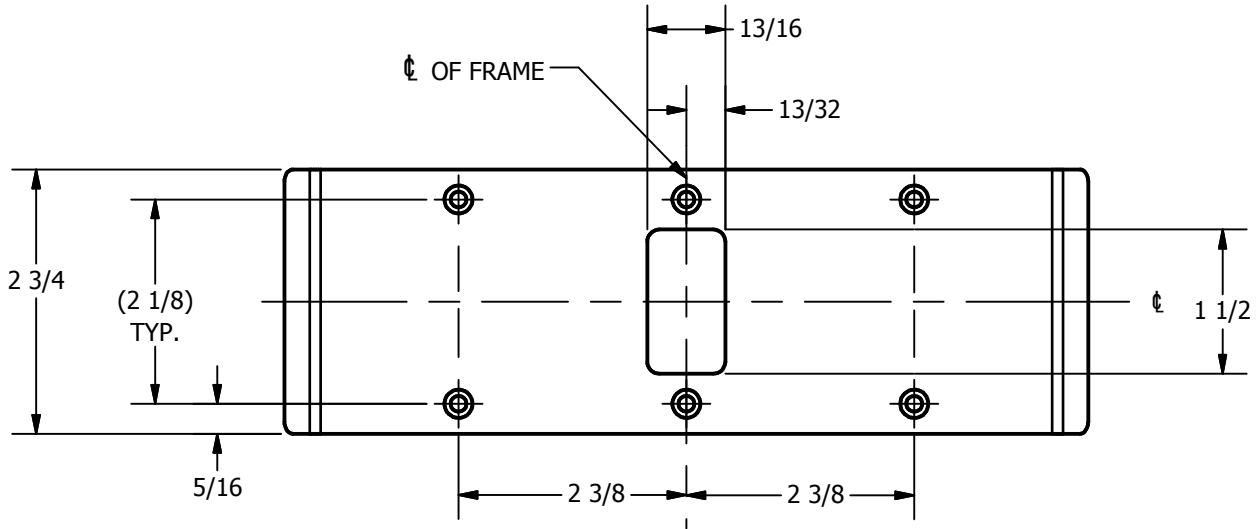

SP-DS5085 CUSTOM DOUBLE LIPPED STRIKE
 FOR 1-3/4" CENTER HUNG DOOR, MORTISE LOCK, NO DEADBOLT, 7-5/8" FRAME

REINFORCEMENT:
 WHEN INSTALLING IN METAL FRAME, REINFORCEMENT IS **NEEDED**
 WITH THIS PRODUCT, CUSTOMER OR MANUFACTURER TO SUPPLY
 FRAME REINFORCEMENT WITH LATCH BOLT CLEARANCE

ORDER #: _____
 ORDER DATE: _____
 CUSTOMER: _____
 CUSTOMER PO#: _____
 MATERIAL: _____
 QUANTITY: _____

**CUT-OUT FOR
 METAL JAMB**

NOTE:
 1. HORIZONTAL CENTERLINE OF PLATE TO
 MATCH HORIZONTAL CENTERLINE OF CUTOUT.
 2. SCREWS 8-32 X 3/8" UNDERCUT F.H.M.S.
 3. R.H. DOOR SHOWN, L.H. OPPOSITE