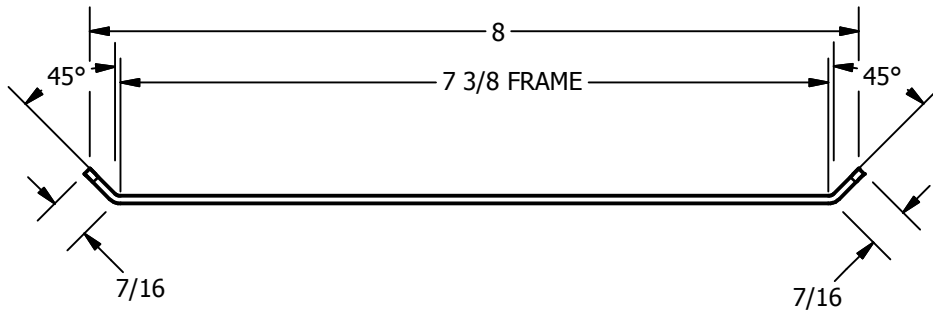

SP-DS5083 CUSTOM DOUBLE LIPPED STRIKE
 FOR 1-3/4" CENTER HUNG DOOR, MORTISE LOCK, NO DEADBOLT, 7-3/8" FRAME

REINFORCEMENT:
 WHEN INSTALLING IN METAL FRAME, REINFORCEMENT IS **NEEDED** WITH THIS PRODUCT, CUSTOMER OR MANUFACTURER TO SUPPLY FRAME REINFORCEMENT WITH LATCH BOLT CLEARANCE

ORDER #: _____
 ORDER DATE: _____
 CUSTOMER: _____
 CUSTOMER PO#: _____
 MATERIAL: _____
 QUANTITY: _____

**CUT-OUT FOR
 METAL JAMB**

NOTE:
 1. HORIZONTAL CENTERLINE OF PLATE TO MATCH HORIZONTAL CENTERLINE OF CUTOUT.
 2. SCREWS 8-32 X 3/8" UNDERCUT F.H.M.S.
 3. R.H. DOOR SHOWN, L.H. OPPOSITE