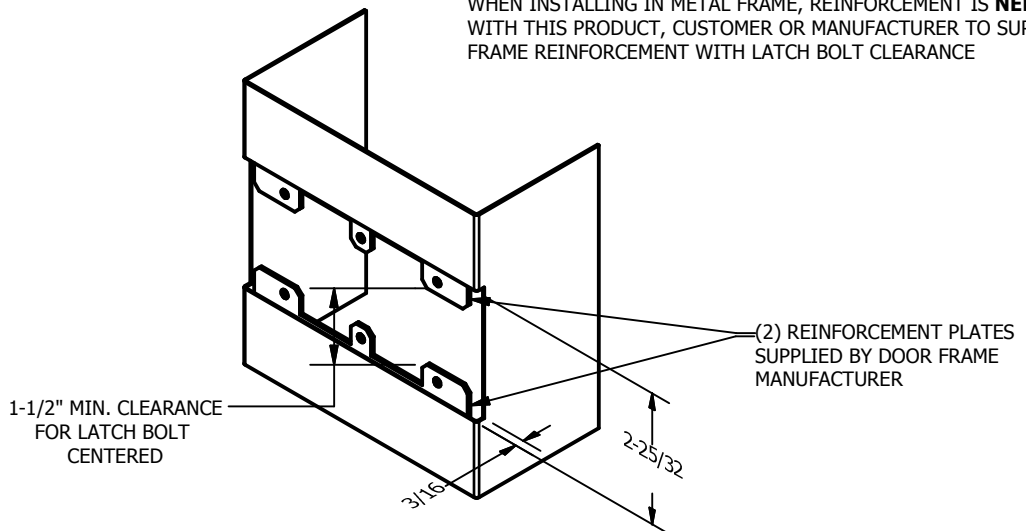

SP-DS5083 CUSTOM DOUBLE LIPPED STRIKE
 FOR 1-3/4" CENTER HUNG DOOR, MORTISE LOCK, NO DEADBOLT, 7-3/8" FRAME

REINFORCEMENT:
 WHEN INSTALLING IN METAL FRAME, REINFORCEMENT IS **NEEDED** WITH THIS PRODUCT, CUSTOMER OR MANUFACTURER TO SUPPLY FRAME REINFORCEMENT WITH LATCH BOLT CLEARANCE

ORDER #: _____
 ORDER DATE: _____
 CUSTOMER: _____
 CUSTOMER PO#: _____
 MATERIAL: _____
 QUANTITY: _____

**CUT-OUT FOR
 METAL JAMB**

NOTE:
 1. HORIZONTAL CENTERLINE OF PLATE TO MATCH HORIZONTAL CENTERLINE OF CUTOUT.
 2. SCREWS 8-32 X 3/8" UNDERCUT F.H.M.S.
 3. R.H. DOOR SHOWN, L.H. OPPOSITE