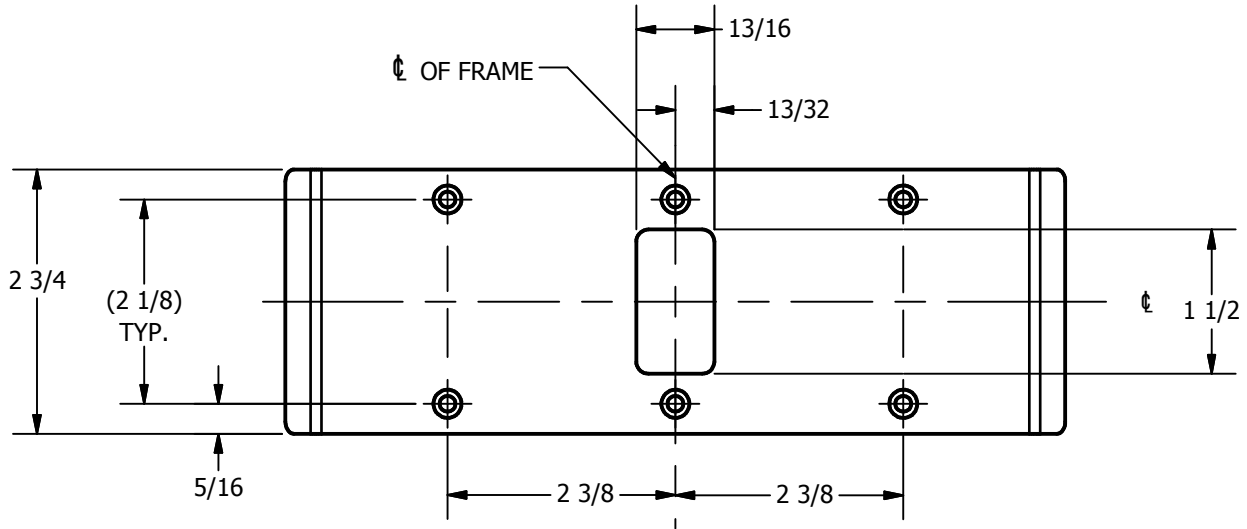

SP-DS5083 CUSTOM DOUBLE LIPPED STRIKE
 FOR 1-3/4" CENTER HUNG DOOR, MORTISE LOCK, NO DEADBOLT, 7-3/8" FRAME

REINFORCEMENT:
 WHEN INSTALLING IN METAL FRAME, REINFORCEMENT IS **NEEDED** WITH THIS PRODUCT, CUSTOMER OR MANUFACTURER TO SUPPLY FRAME REINFORCEMENT WITH LATCH BOLT CLEARANCE

ORDER #: _____
 ORDER DATE: _____
 CUSTOMER: _____
 CUSTOMER PO#: _____
 MATERIAL: _____
 QUANTITY: _____

**CUT-OUT FOR
 METAL JAMB**

NOTE:
 1. HORIZONTAL CENTERLINE OF PLATE TO MATCH HORIZONTAL CENTERLINE OF CUTOUT.
 2. SCREWS 8-32 X 3/8" UNDERCUT F.H.M.S.
 3. R.H. DOOR SHOWN, L.H. OPPOSITE