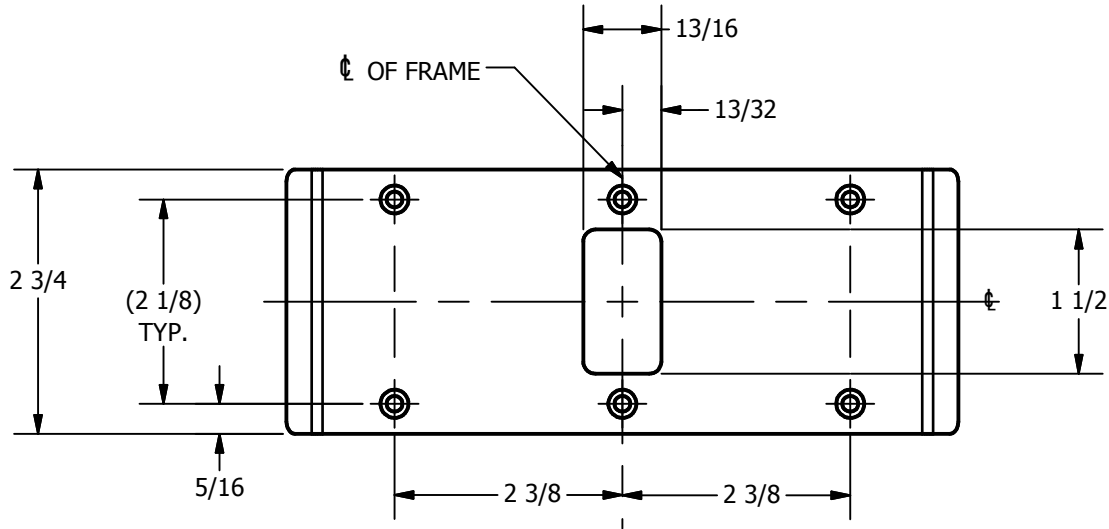

SP-DS5074 CUSTOM DOUBLE LIPPED STRIKE
 FOR 1-3/4" CENTER HUNG DOOR, MORTISE LOCK, NO DEADBOLT, 6-1/4" FRAME

REINFORCEMENT:
 WHEN INSTALLING IN METAL FRAME, REINFORCEMENT IS **NEEDED**
 WITH THIS PRODUCT, CUSTOMER OR MANUFACTURER TO SUPPLY
 FRAME REINFORCEMENT WITH LATCH BOLT CLEARANCE

ORDER #: _____
 ORDER DATE: _____
 CUSTOMER: _____
 CUSTOMER PO#: _____
 MATERIAL: _____
 QUANTITY: _____

**CUT-OUT FOR
 METAL JAMB**

NOTE:
 1. HORIZONTAL CENTERLINE OF PLATE TO
 MATCH HORIZONTAL CENTERLINE OF CUTOUT.
 2. SCREWS 8-32 X 3/8" UNDERCUT F.H.M.S.
 3. R.H. DOOR SHOWN, L.H. OPPOSITE