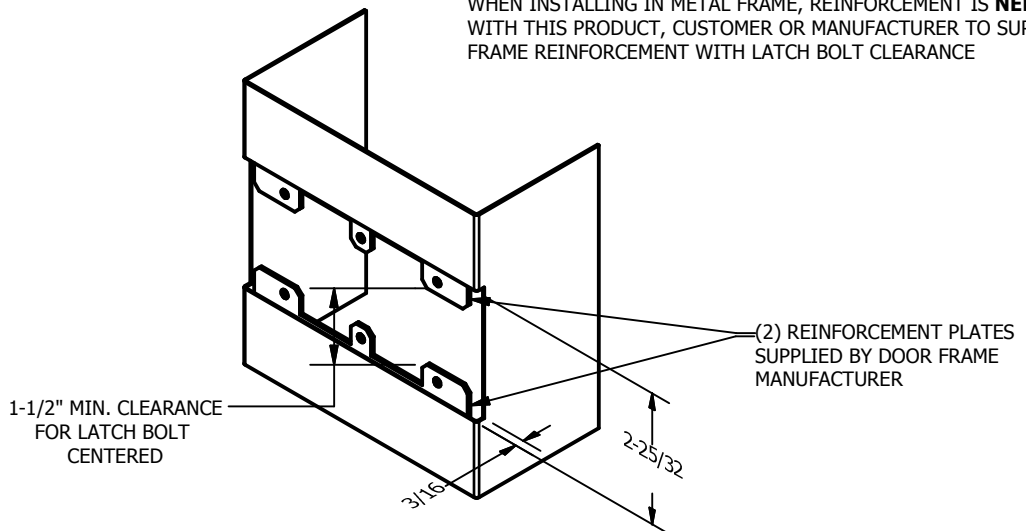

SP-DS5074 CUSTOM DOUBLE LIPPED STRIKE
 FOR 1-3/4" CENTER HUNG DOOR, MORTISE LOCK, NO DEADBOLT, 6-1/4" FRAME

REINFORCEMENT:
 WHEN INSTALLING IN METAL FRAME, REINFORCEMENT IS **NEEDED**
 WITH THIS PRODUCT, CUSTOMER OR MANUFACTURER TO SUPPLY
 FRAME REINFORCEMENT WITH LATCH BOLT CLEARANCE

ORDER #: _____
 ORDER DATE: _____
 CUSTOMER: _____
 CUSTOMER PO#: _____
 MATERIAL: _____
 QUANTITY: _____

**CUT-OUT FOR
 METAL JAMB**

NOTE:
 1. HORIZONTAL CENTERLINE OF PLATE TO
 MATCH HORIZONTAL CENTERLINE OF CUTOUT.
 2. SCREWS 8-32 X 3/8" UNDERCUT F.H.M.S.
 3. R.H. DOOR SHOWN, L.H. OPPOSITE