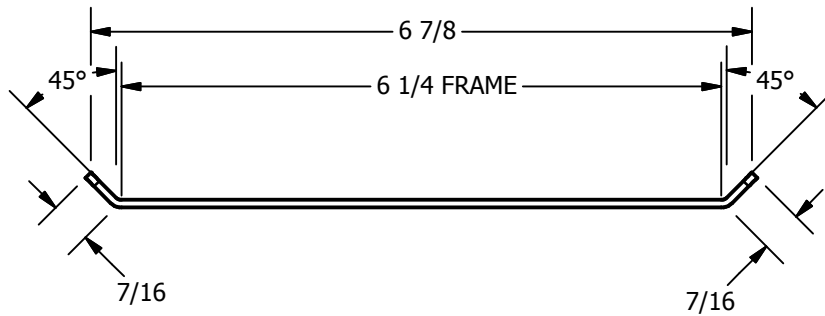

SP-DS5074 CUSTOM DOUBLE LIPPED STRIKE
 FOR 1-3/4" CENTER HUNG DOOR, MORTISE LOCK, NO DEADBOLT, 6-1/4" FRAME

REINFORCEMENT:
 WHEN INSTALLING IN METAL FRAME, REINFORCEMENT IS **NEEDED**
 WITH THIS PRODUCT, CUSTOMER OR MANUFACTURER TO SUPPLY
 FRAME REINFORCEMENT WITH LATCH BOLT CLEARANCE

ORDER #: _____
 ORDER DATE: _____
 CUSTOMER: _____
 CUSTOMER PO#: _____
 MATERIAL: _____
 QUANTITY: _____

**CUT-OUT FOR
 METAL JAMB**

NOTE:
 1. HORIZONTAL CENTERLINE OF PLATE TO
 MATCH HORIZONTAL CENTERLINE OF CUTOUT.
 2. SCREWS 8-32 X 3/8" UNDERCUT F.H.M.S.
 3. R.H. DOOR SHOWN, L.H. OPPOSITE