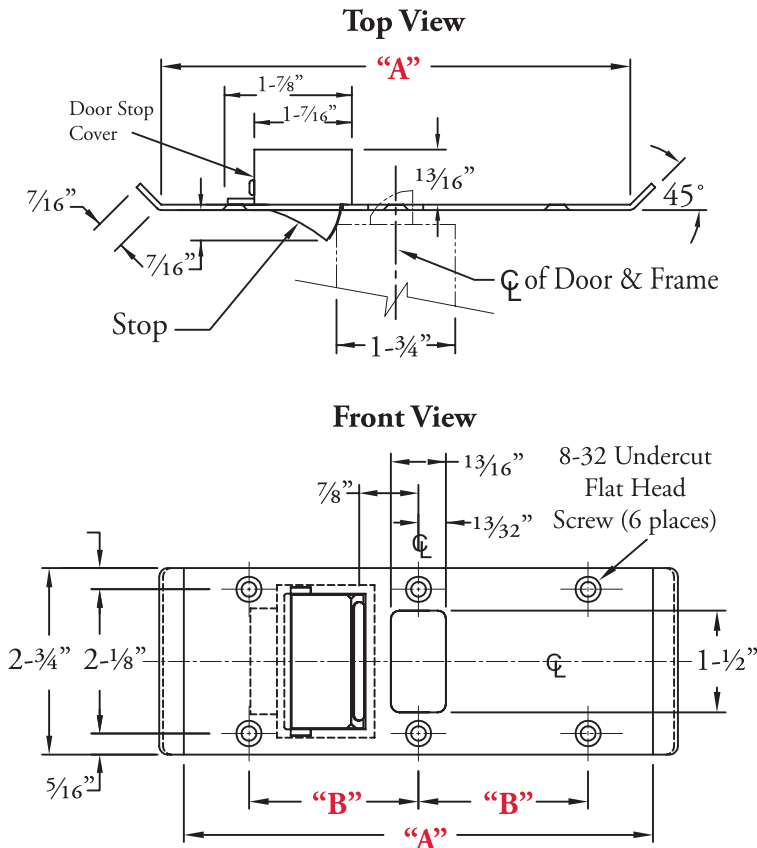

SCRM4590 Special Double-Lipped Strike & Rescue Stop Combo Center Hung for Mortise Lock (No Dead Bolt)

Innovation, Quality,
Customer Service...

The sizing chart on the right lists custom layout numbers for all frame sizes from 5-1/4" to 9" for:

Custom Layout Number	Frame Size	Center to Center Mounting Holes
	"A"	"B"
SP-CR922	5-1/4"	2-3/8"
SP-CR923	5-3/8"	2-3/8"
SP-CR924	5-1/2"	2-3/8"
SP-CR925	5-5/8"	2-3/8"
SP-CR926	5-3/4"	2-3/8"
SP-CR927	5-7/8"	2-3/8"
SP-CR928	6"	2-3/8"
SP-CR929	6-1/8"	2-3/8"
SP-CR930	6-1/4"	2-3/8"
SP-CR931	6-3/8"	2-3/8"
SP-CR932	6-1/2"	2-3/8"
SP-CR933	6-5/8"	2-3/8"
SP-CR934	6-3/4"	2-3/8"
SP-CR935	6-7/8"	2-3/8"
SP-CR936	7"	2-3/8"
SP-CR937	7-1/8"	2-3/8"
SP-CR938	7-1/4"	2-3/8"
SP-CR939	7-3/8"	2-3/8"
SP-CR940	7-1/2"	2-3/8"
SP-CR941	7-5/8"	3-3/8"
SP-CR942	7-3/4"	3-3/8"
SP-CR943	7-7/8"	3-3/8"
SP-CR944	8"	3-3/8"
SP-CR945	8-1/8"	3-3/8"
SP-CR946	8-1/4"	3-3/8"
SP-CR947	8-3/8"	3-3/8"
SP-CR948	8-1/2"	3-3/8"
SP-CR949	8-5/8"	3-3/8"
SP-CR950	8-3/4"	3-3/8"
SP-CR951	8-7/8"	3-3/8"
SP-CR952	9"	3-3/8"