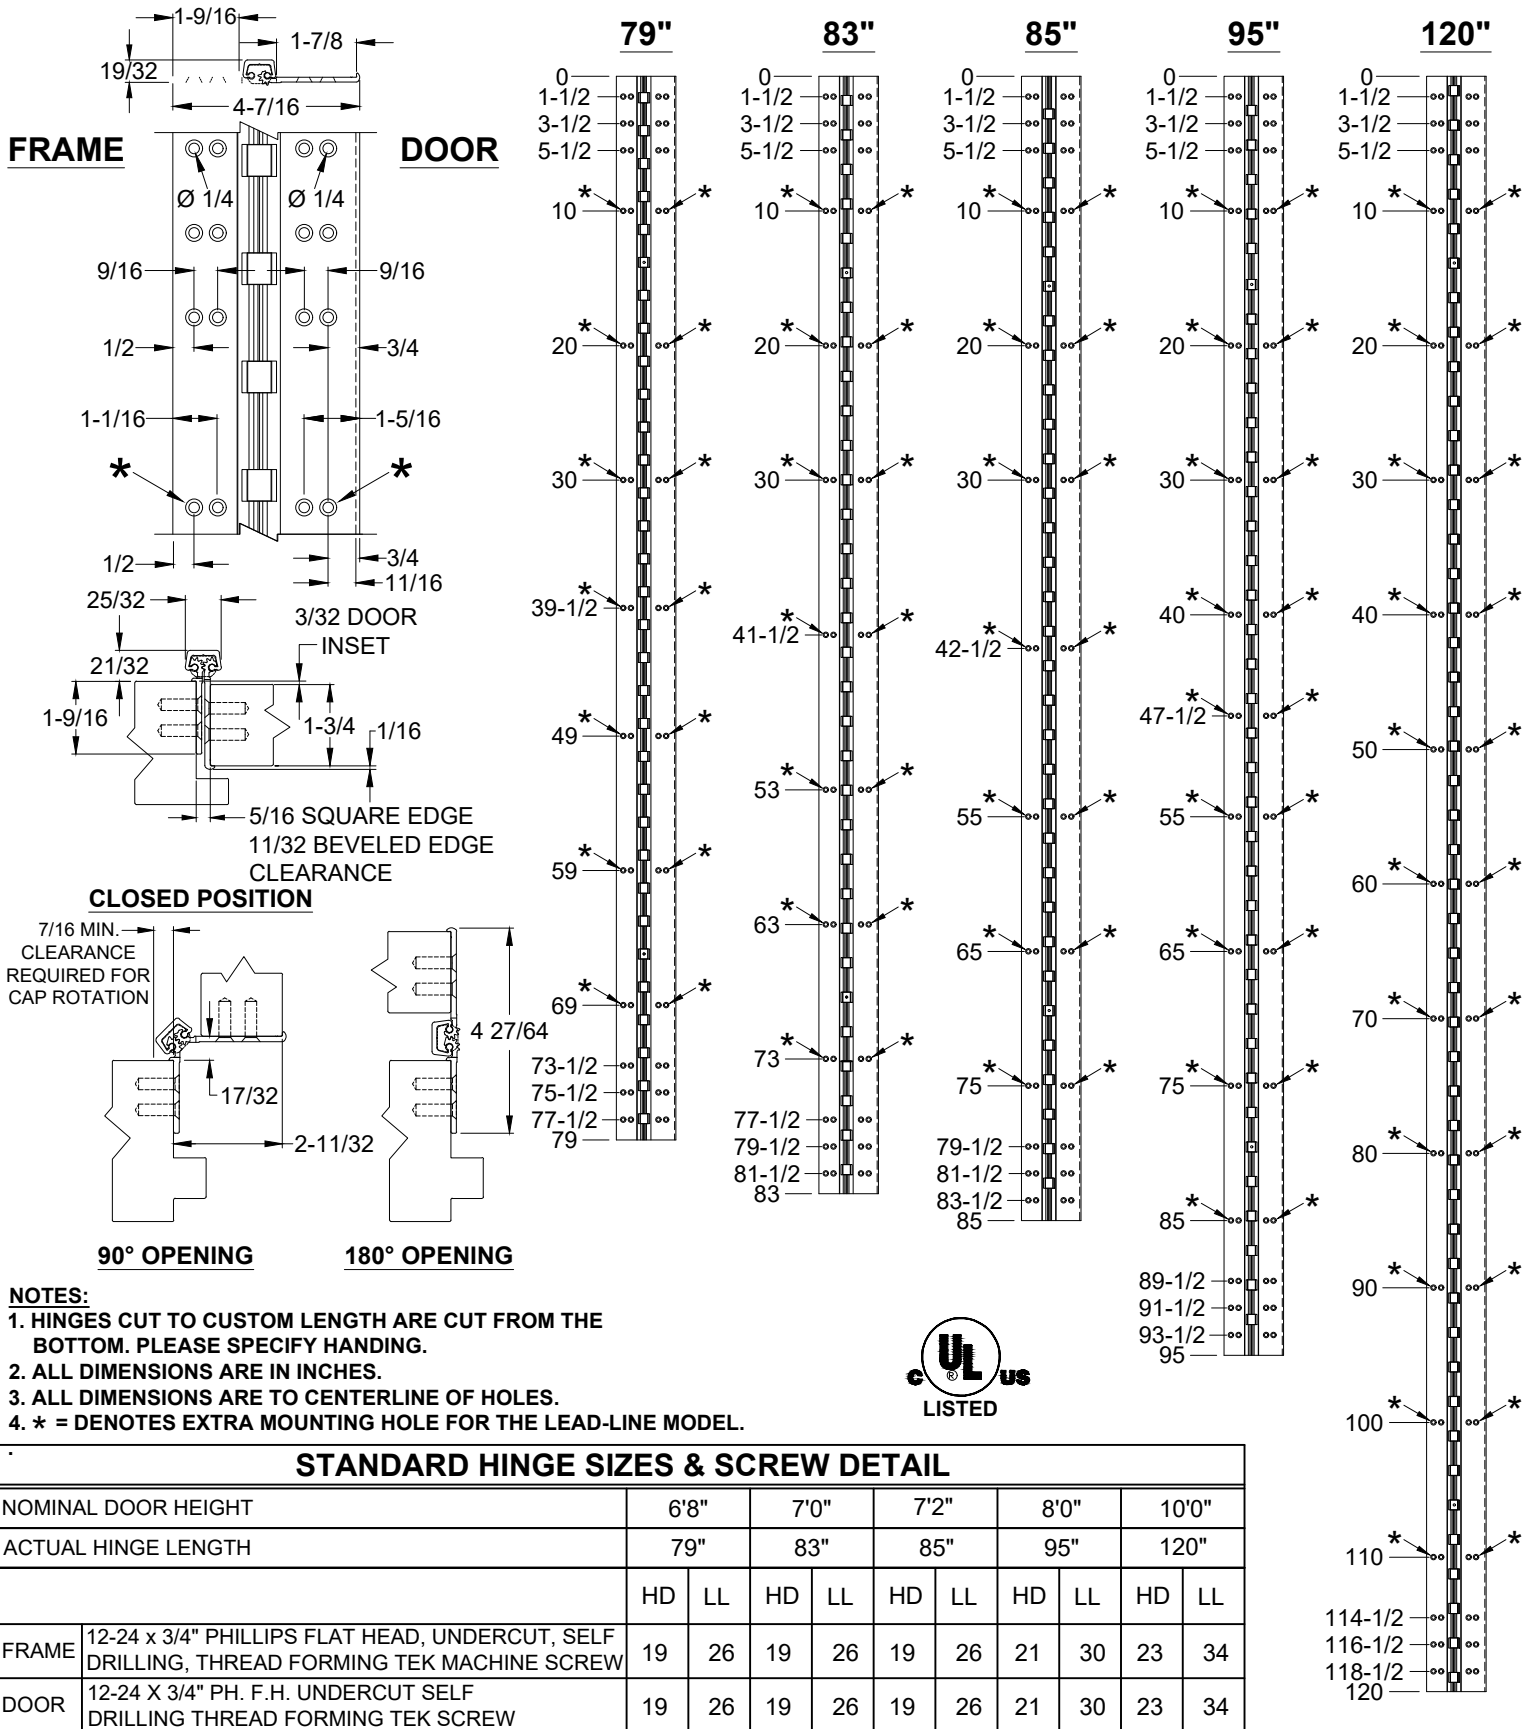

A140HD / A140LL - ALUMINUM GEARED HINGE, 3/32" INSET, FULL CONCEALED

www.abhmfg.com
 E-mail: abhinfo@abhmfg.com
 Architectural Builders Hardware Mfg., Inc.
 1222 Ardmore Ave., Itasca, IL 60143
 630.875.9900; FAX 800.9FAXABH (932.9224)