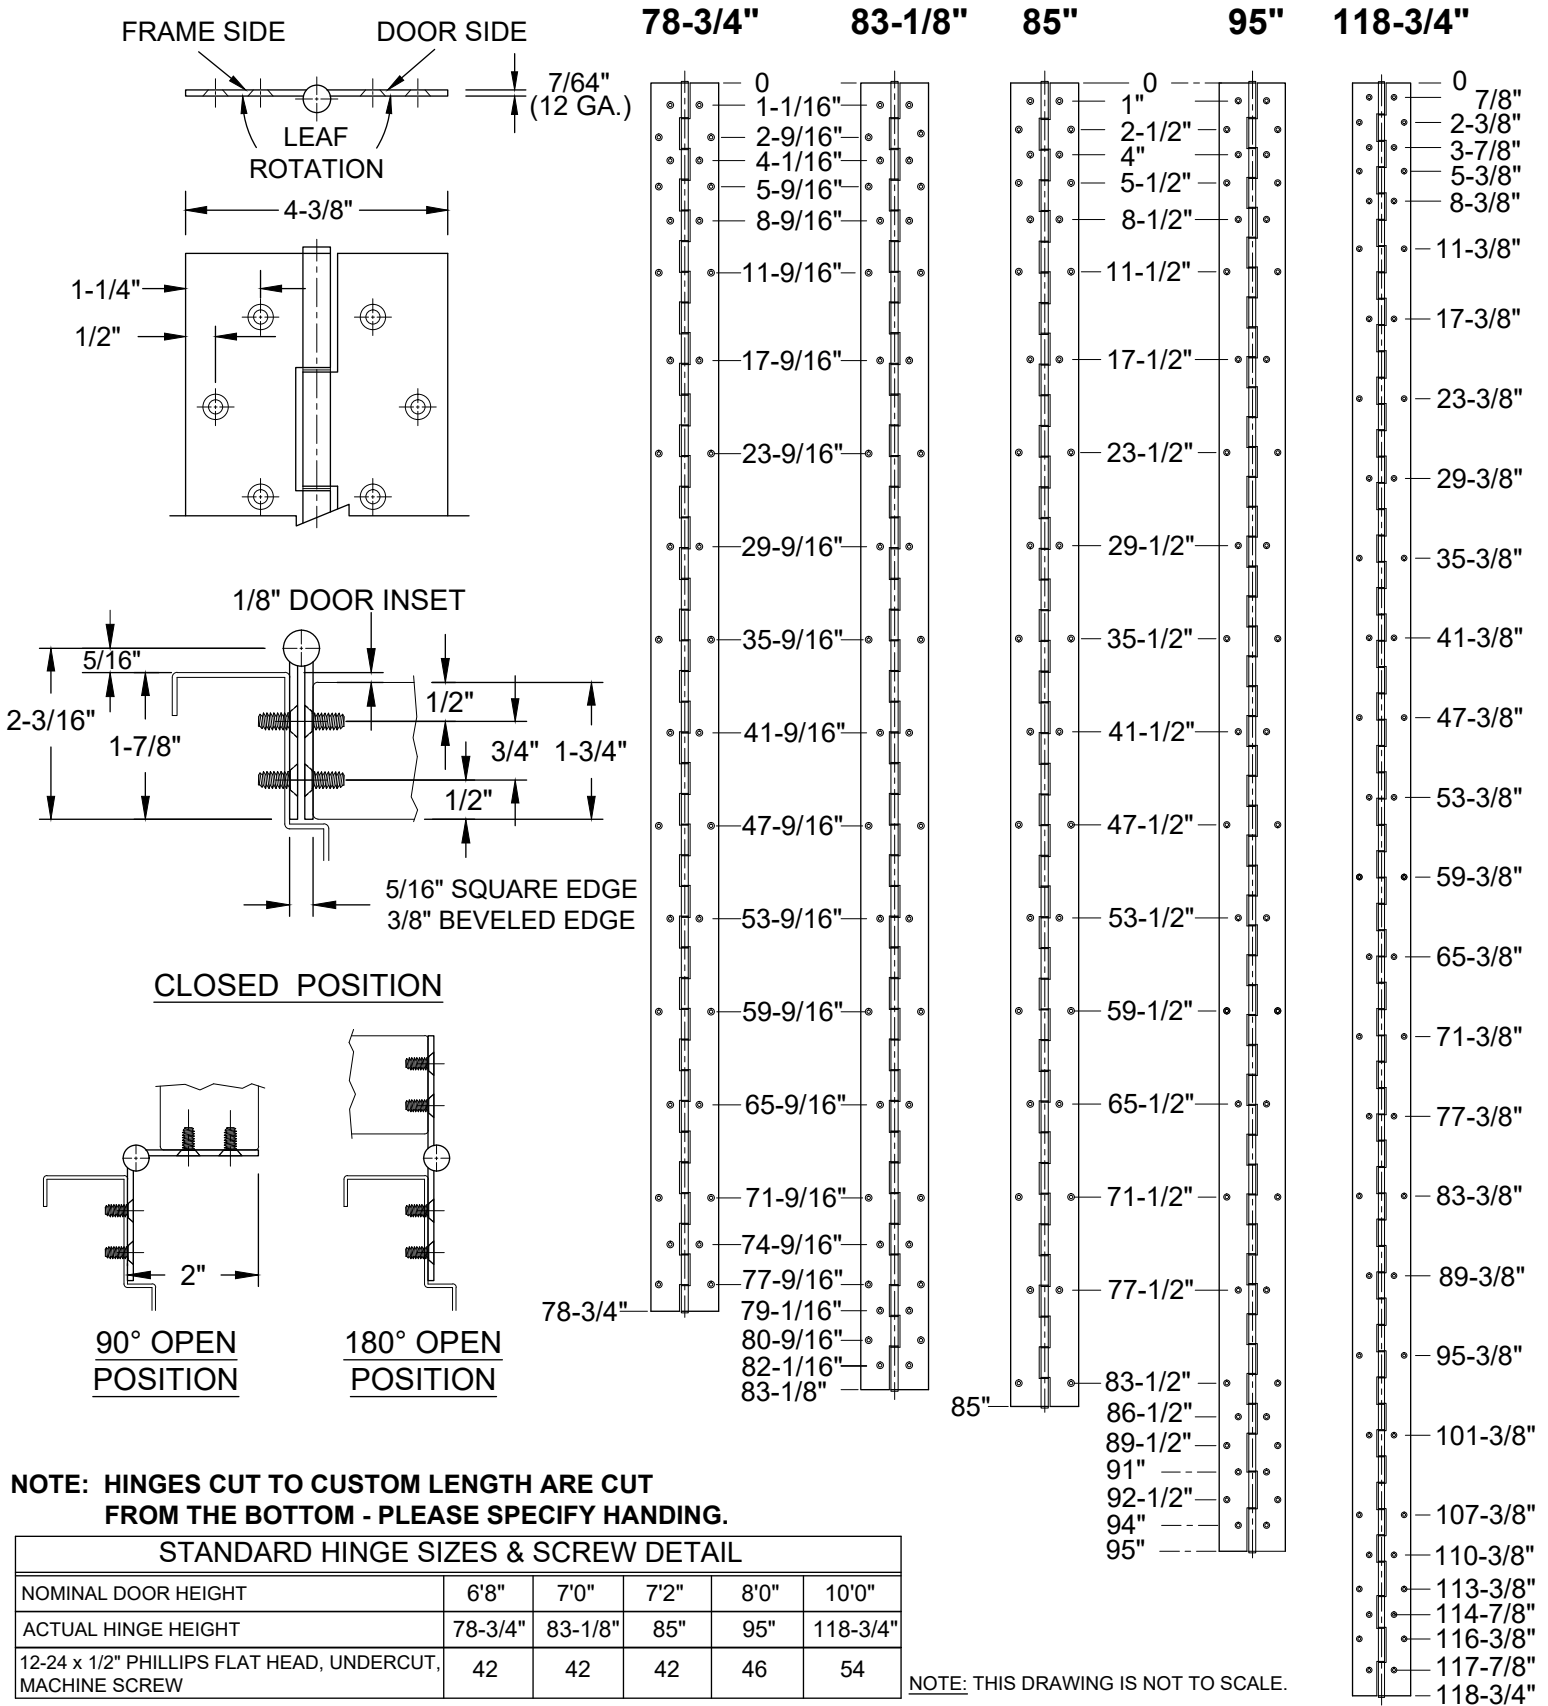

A5500 - STAINLESS STEEL HINGE, FULL CONCEALED, 12 GAUGE

www.abhmfg.com
E-mail: abhinfo@abhmfg.com
Architectural Builders Hardware Mfg., Inc.
1222 Ardmore Ave., Itasca, IL 60143
630.875.9900; FAX 800.9FAXABH (932.9224)

A5500-12 GAUGE
STAINLESS STEEL HINGE