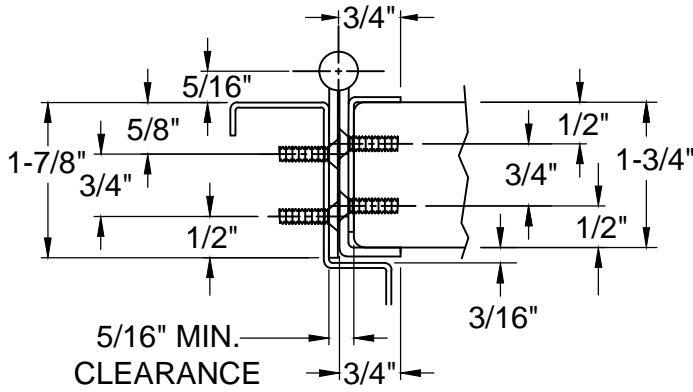

A5505 - "TW" or "EZ" OPTION, CONCEALED ELECTRIFICATION, FULL CONCEALED, DUAL EDGE GUARD - 12 GA., STAINLESS STEEL HINGE

NOTES:

- HINGES CUT TO CUSTOM LENGTH ARE CUT FROM BOTTOM OF HINGE.
- SPECIFY HANDING WHEN ORDERING.
- SPECIFY WIRE CONFIGURATION WHEN ORDERING, TEMPLATE REMAINS THE SAME.
 - TW4 • EZ4 *
 - TW8 • EZ8 *
 - TW12 • EZ12 *
- IF "M" OPTION (MOVEABLE PANEL) IS CHOSEN, TEMPLATE REMAINS THE SAME.
- 30 AWG WIRES, APPROX. 4" LONG PER SIDE, RATED 2 AMP CONTINUOUS LOW VOLTAGE.
- THRU WIRE LOCATION DIMENSIONS +/- 1/16".

STANDARD HINGE SIZES & SCREW DETAIL			
NOMINAL DOOR HEIGHT	7'0"	8'0"	10'0"
ACTUAL HINGE HEIGHT	83-1/8"	95"	118-3/4"
12-24 x 1/2" PHILLIPS FLAT HEAD, UNDERCUT, MACHINE SCREW, S.S.	42	46	54

THIS DRAWING IS NOT TO SCALE.

A5505 - "TW" or "EZ" OPTION
 CONCEALED ELECTRIFICATION
 12 GAUGE

© 2018 ABH Mfg., Inc.
 printed in USA

PAGE 1 OF 2
 REVISED 11-14-16

A5505 - "TW" or "EZ" OPTION, CONCEALED ELECTRIFICATION, FULL CONCEALED, DUAL EDGE GUARD - 12 GA., STAINLESS STEEL HINGE

CLOSED POSITION
(WIRES NOT SHOWN)

90° OPEN POSITION
(WIRES NOT SHOWN)

180° OPEN POSITION
(WIRES NOT SHOWN)

EZ CONNECT OPTION

- 1, BLACK
- 2, RED
- 3, WHITE
- 4, GREEN
- 5, ORANGE
- 6, BLUE
- 7, BROWN
- 8, YELLOW
- 1, VIOLET
- 2, GRAY
- 3, PINK
- 4, TAN