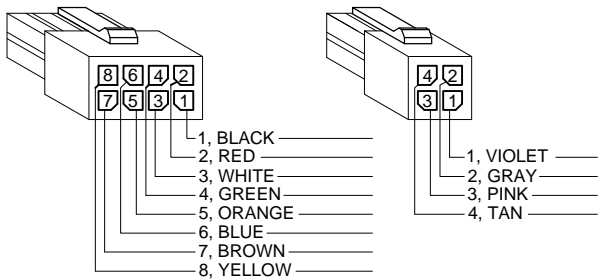

A5505 - "TW" or "EZ" OPTION
 CONCEALED ELECTRIFICATION
 12 GAUGE

© 2018 ABH Mfg., Inc.
 printed in USA

PAGE 1 OF 2
 REVISED 11-14-16

A5505 - "TW" or "EZ" OPTION, CONCEALED ELECTRIFICATION, FULL CONCEALED, DUAL EDGE GUARD - 12 GA., STAINLESS STEEL HINGE

CLOSED POSITION
(WIRES NOT SHOWN)

90° OPEN POSITION
(WIRES NOT SHOWN)

180° OPEN POSITION
(WIRES NOT SHOWN)

EZ CONNECT OPTION

- 1, BLACK
- 2, RED
- 3, WHITE
- 4, GREEN
- 5, ORANGE
- 6, BLUE
- 7, BROWN
- 8, YELLOW
- 1, VIOLET
- 2, GRAY
- 3, PINK
- 4, TAN