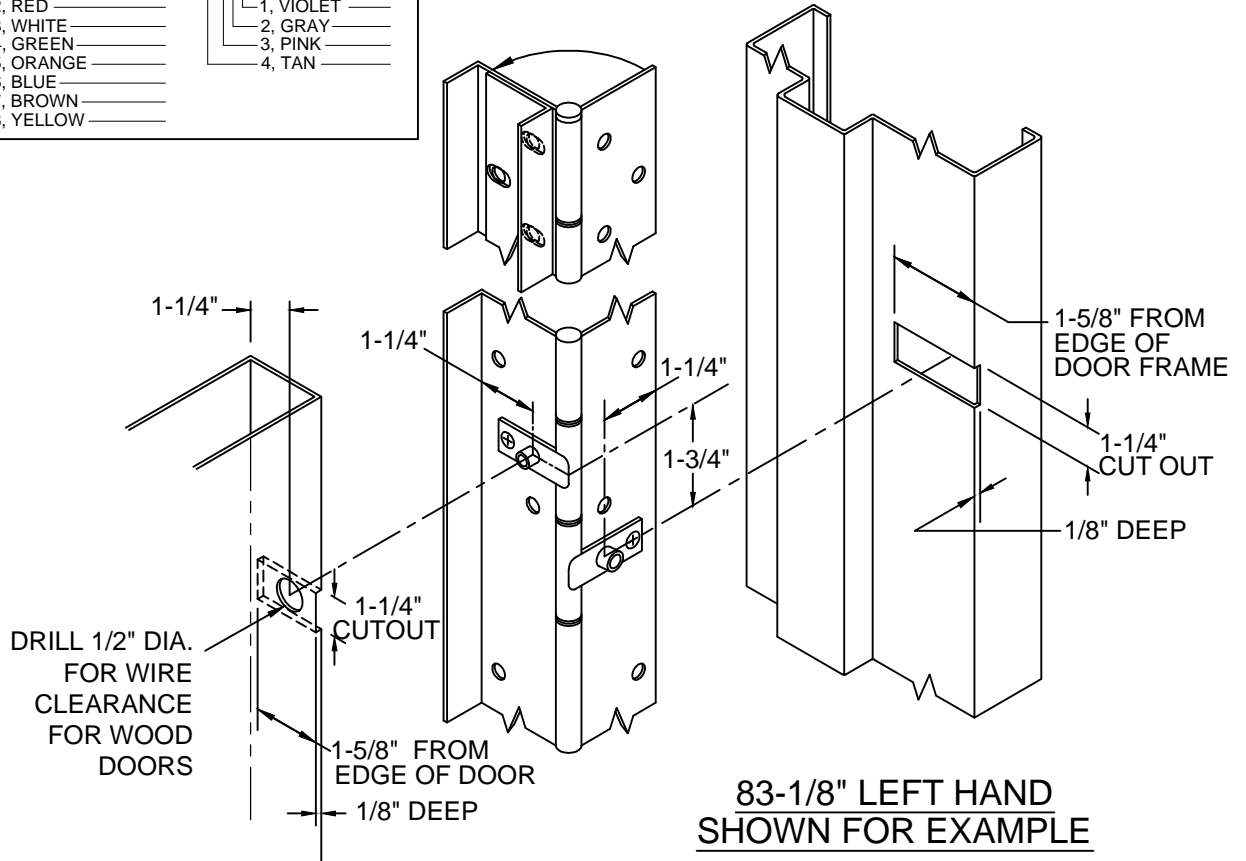

A5505 - "TW" or "EZ" OPTION, CONCEALED ELECTRIFICATION, FULL CONCEALED, DUAL EDGE GUARD - 12 GA., STAINLESS STEEL HINGE

NOTES:

- HINGES CUT TO CUSTOM LENGTH ARE CUT FROM BOTTOM OF HINGE.
- SPECIFY HANDING WHEN ORDERING.
- SPECIFY WIRE CONFIGURATION WHEN ORDERING, TEMPLATE REMAINS THE SAME.
 - TW4 • EZ4 *
 - TW8 • EZ8 *
 - TW12 • EZ12 *
- IF "M" OPTION (MOVEABLE PANEL) IS CHOSEN, TEMPLATE REMAINS THE SAME.
- 30 AWG WIRES, APPROX. 4" LONG PER SIDE, RATED 2 AMP CONTINUOUS LOW VOLTAGE.
- THRU WIRE LOCATION DIMENSIONS +/- 1/16".

CLOSED POSITION
(WIRES NOT SHOWN)

90° OPEN POSITION
(WIRES NOT SHOWN)

180° OPEN POSITION
(WIRES NOT SHOWN)

EZ CONNECT OPTION

- 1, BLACK
- 2, RED
- 3, WHITE
- 4, GREEN
- 5, ORANGE
- 6, BLUE
- 7, BROWN
- 8, YELLOW
- 1, VIOLET
- 2, GRAY
- 3, PINK
- 4, TAN