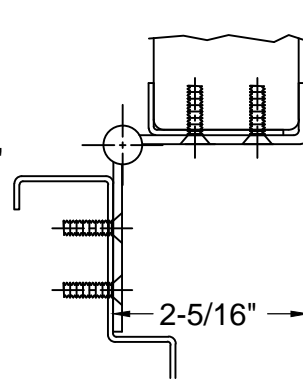

A5505 - "TW" or "EZ" OPTION, CONCEALED ELECTRIFICATION, FULL CONCEALED, DUAL EDGE GUARD - 12 GA., STAINLESS STEEL HINGE

NOTES:

- HINGES CUT TO CUSTOM LENGTH ARE CUT FROM BOTTOM OF HINGE.
- SPECIFY HANDING WHEN ORDERING.
- SPECIFY WIRE CONFIGURATION WHEN ORDERING, TEMPLATE REMAINS THE SAME.
 - TW4 • EZ4 *
 - TW8 • EZ8 *
 - TW12 • EZ12 *
- IF "M" OPTION (MOVEABLE PANEL) IS CHOSEN, TEMPLATE REMAINS THE SAME.
- 30 AWG WIRES, APPROX. 4" LONG PER SIDE, RATED 2 AMP CONTINUOUS LOW VOLTAGE.
- THRU WIRE LOCATION DIMENSIONS +/- 1/16".

STANDARD HINGE SIZES & SCREW DETAIL			
NOMINAL DOOR HEIGHT	7'0"	8'0"	10'0"
ACTUAL HINGE HEIGHT	83-1/8"	95"	118-3/4"
12-24 x 1/2" PHILLIPS FLAT HEAD, UNDERCUT, MACHINE SCREW, S.S.	42	46	54

THIS DRAWING IS NOT TO SCALE.

A5505 - "TW" or "EZ" OPTION
 CONCEALED ELECTRIFICATION
 12 GAUGE

© 2018 ABH Mfg., Inc.
 printed in USA

PAGE 1 OF 2
 REVISED 11-14-16

A5505 - "TW" or "EZ" OPTION, CONCEALED ELECTRIFICATION, FULL CONCEALED, DUAL EDGE GUARD - 12 GA., STAINLESS STEEL HINGE

CLOSED POSITION
(WIRES NOT SHOWN)

90° OPEN POSITION
(WIRES NOT SHOWN)

180° OPEN POSITION
(WIRES NOT SHOWN)

EZ CONNECT OPTION

- 1, BLACK
- 2, RED
- 3, WHITE
- 4, GREEN
- 5, ORANGE
- 6, BLUE
- 7, BROWN
- 8, YELLOW
- 1, VIOLET
- 2, GRAY
- 3, PINK
- 4, TAN