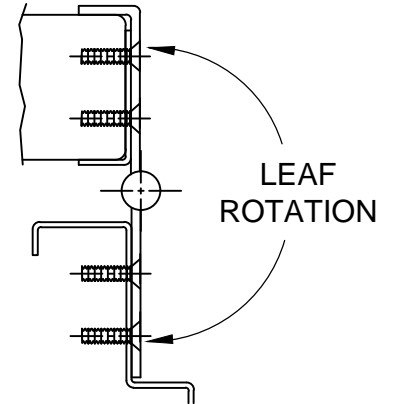

A5505 - "TW" or "EZ" OPTION
 CONCEALED ELECTRIFICATION
 12 GAUGE

© 2018 ABH Mfg., Inc.
 printed in USA

PAGE 1 OF 2
 REVISED 11-14-16

A5505 - "TW" or "EZ" OPTION, CONCEALED ELECTRIFICATION, FULL CONCEALED, DUAL EDGE GUARD - 12 GA., STAINLESS STEEL HINGE

CLOSED POSITION
(WIRES NOT SHOWN)

90° OPEN POSITION
(WIRES NOT SHOWN)

180° OPEN POSITION
(WIRES NOT SHOWN)

EZ CONNECT OPTION

- 1, BLACK
- 2, RED
- 3, WHITE
- 4, GREEN
- 5, ORANGE
- 6, BLUE
- 7, BROWN
- 8, YELLOW
- 1, VIOLET
- 2, GRAY
- 3, PINK
- 4, TAN