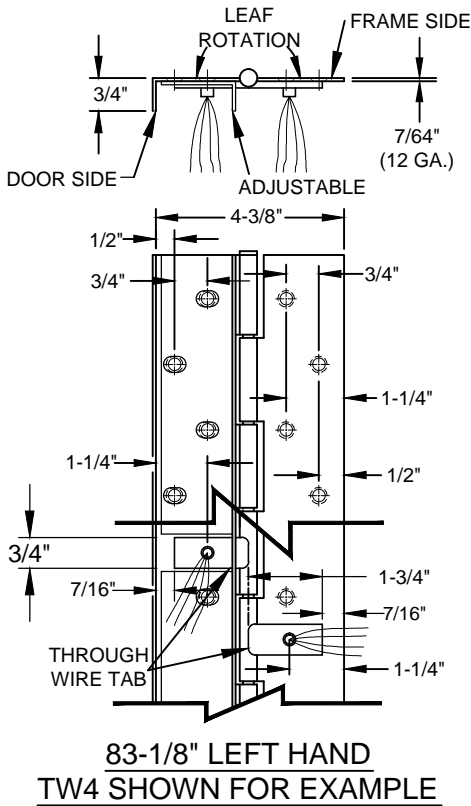

A5505 - "TW" or "EZ" OPTION, CONCEALED ELECTRIFICATION, FULL CONCEALED, DUAL EDGE GUARD - 12 GA., STAINLESS STEEL HINGE

NOTES:

- HINGES CUT TO CUSTOM LENGTH ARE CUT FROM BOTTOM OF HINGE.
- SPECIFY HANDING WHEN ORDERING.
- SPECIFY WIRE CONFIGURATION WHEN ORDERING, TEMPLATE REMAINS THE SAME.
 - TW4 • EZ4 *
 - TW8 • EZ8 *
 - TW12 • EZ12 *
- IF "M" OPTION (MOVEABLE PANEL) IS CHOSEN, TEMPLATE REMAINS THE SAME.
- 30 AWG WIRES, APPROX. 4" LONG PER SIDE, RATED 2 AMP CONTINUOUS LOW VOLTAGE.
- THRU WIRE LOCATION DIMENSIONS +/- 1/16".

STANDARD HINGE SIZES & SCREW DETAIL			
NOMINAL DOOR HEIGHT	7'0"	8'0"	10'0"
ACTUAL HINGE HEIGHT	83-1/8"	95"	118-3/4"
12-24 x 1/2" PHILLIPS FLAT HEAD, UNDERCUT, MACHINE SCREW, S.S.	42	46	54

THIS DRAWING IS NOT TO SCALE.

CLOSED POSITION
(WIRES NOT SHOWN)

90° OPEN POSITION
(WIRES NOT SHOWN)

180° OPEN POSITION
(WIRES NOT SHOWN)

EZ CONNECT OPTION

- 1, BLACK
- 2, RED
- 3, WHITE
- 4, GREEN
- 5, ORANGE
- 6, BLUE
- 7, BROWN
- 8, YELLOW
- 1, VIOLET
- 2, GRAY
- 3, PINK
- 4, TAN