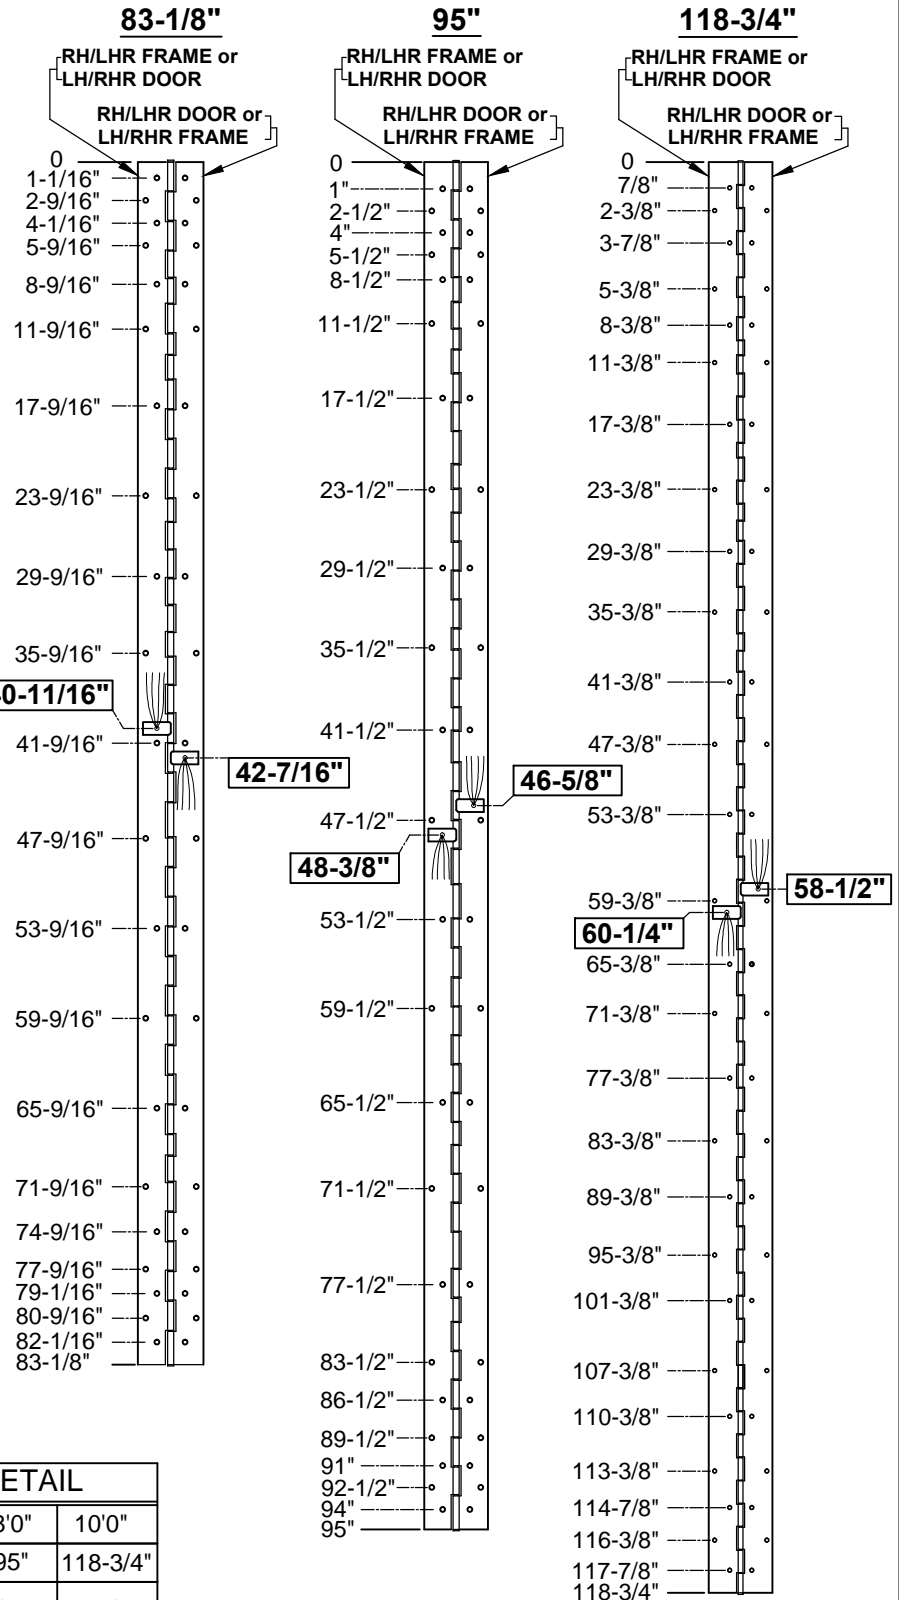

A5505 - "TW" or "EZ" OPTION, CONCEALED ELECTRIFICATION, FULL CONCEALED, DUAL EDGE GUARD - 12 GA., STAINLESS STEEL HINGE

NOTES:

- HINGES CUT TO CUSTOM LENGTH ARE CUT FROM BOTTOM OF HINGE.
- SPECIFY HANDING WHEN ORDERING.
- SPECIFY WIRE CONFIGURATION WHEN ORDERING, TEMPLATE REMAINS THE SAME.
 - TW4 • EZ4 *
 - TW8 • EZ8 *
 - TW12 • EZ12 *
- IF "M" OPTION (MOVEABLE PANEL) IS CHOSEN, TEMPLATE REMAINS THE SAME.
- 30 AWG WIRES, APPROX. 4" LONG PER SIDE, RATED 2 AMP CONTINUOUS LOW VOLTAGE.
- THRU WIRE LOCATION DIMENSIONS +/- 1/16".

STANDARD HINGE SIZES & SCREW DETAIL			
NOMINAL DOOR HEIGHT	7'0"	8'0"	10'0"
ACTUAL HINGE HEIGHT	83-1/8"	95"	118-3/4"
12-24 x 1/2" PHILLIPS FLAT HEAD, UNDERCUT, MACHINE SCREW, S.S.	42	46	54

THIS DRAWING IS NOT TO SCALE.

CLOSED POSITION
(WIRES NOT SHOWN)

90° OPEN POSITION
(WIRES NOT SHOWN)

180° OPEN POSITION
(WIRES NOT SHOWN)

EZ CONNECT OPTION

- 1, BLACK
- 2, RED
- 3, WHITE
- 4, GREEN
- 5, ORANGE
- 6, BLUE
- 7, BROWN
- 8, YELLOW
- 1, VIOLET
- 2, GRAY
- 3, PINK
- 4, TAN