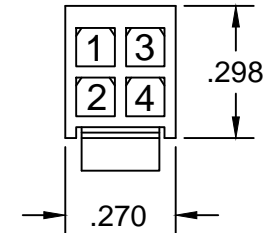

NOTE:
ABH CAN MATCH ANY MANUFACTURERS
WIRE COLOR POSITION

1. **AVAILABLE ON**
2. STAINLESS STEEL CONTINUOUS HINGE
   - ALUMINUM CONTINUOUS HINGES
   - POWER TRANSFER UNITS
   - PIVOTS
   - ABH MORTISE LOCKS