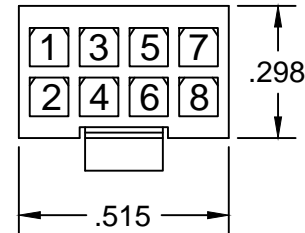

NOTE:
ABH CAN MATCH ANY MANUFACTURERS
WIRE COLOR POSITION

1. **AVAILABLE ON**
2. STAINLESS STEEL CONTINUOUS HINGE
   - ALUMINUM CONTINUOUS HINGES
   - POWER TRANSFER UNITS
   - PIVOTS
   - ABH MORTISE LOCKS