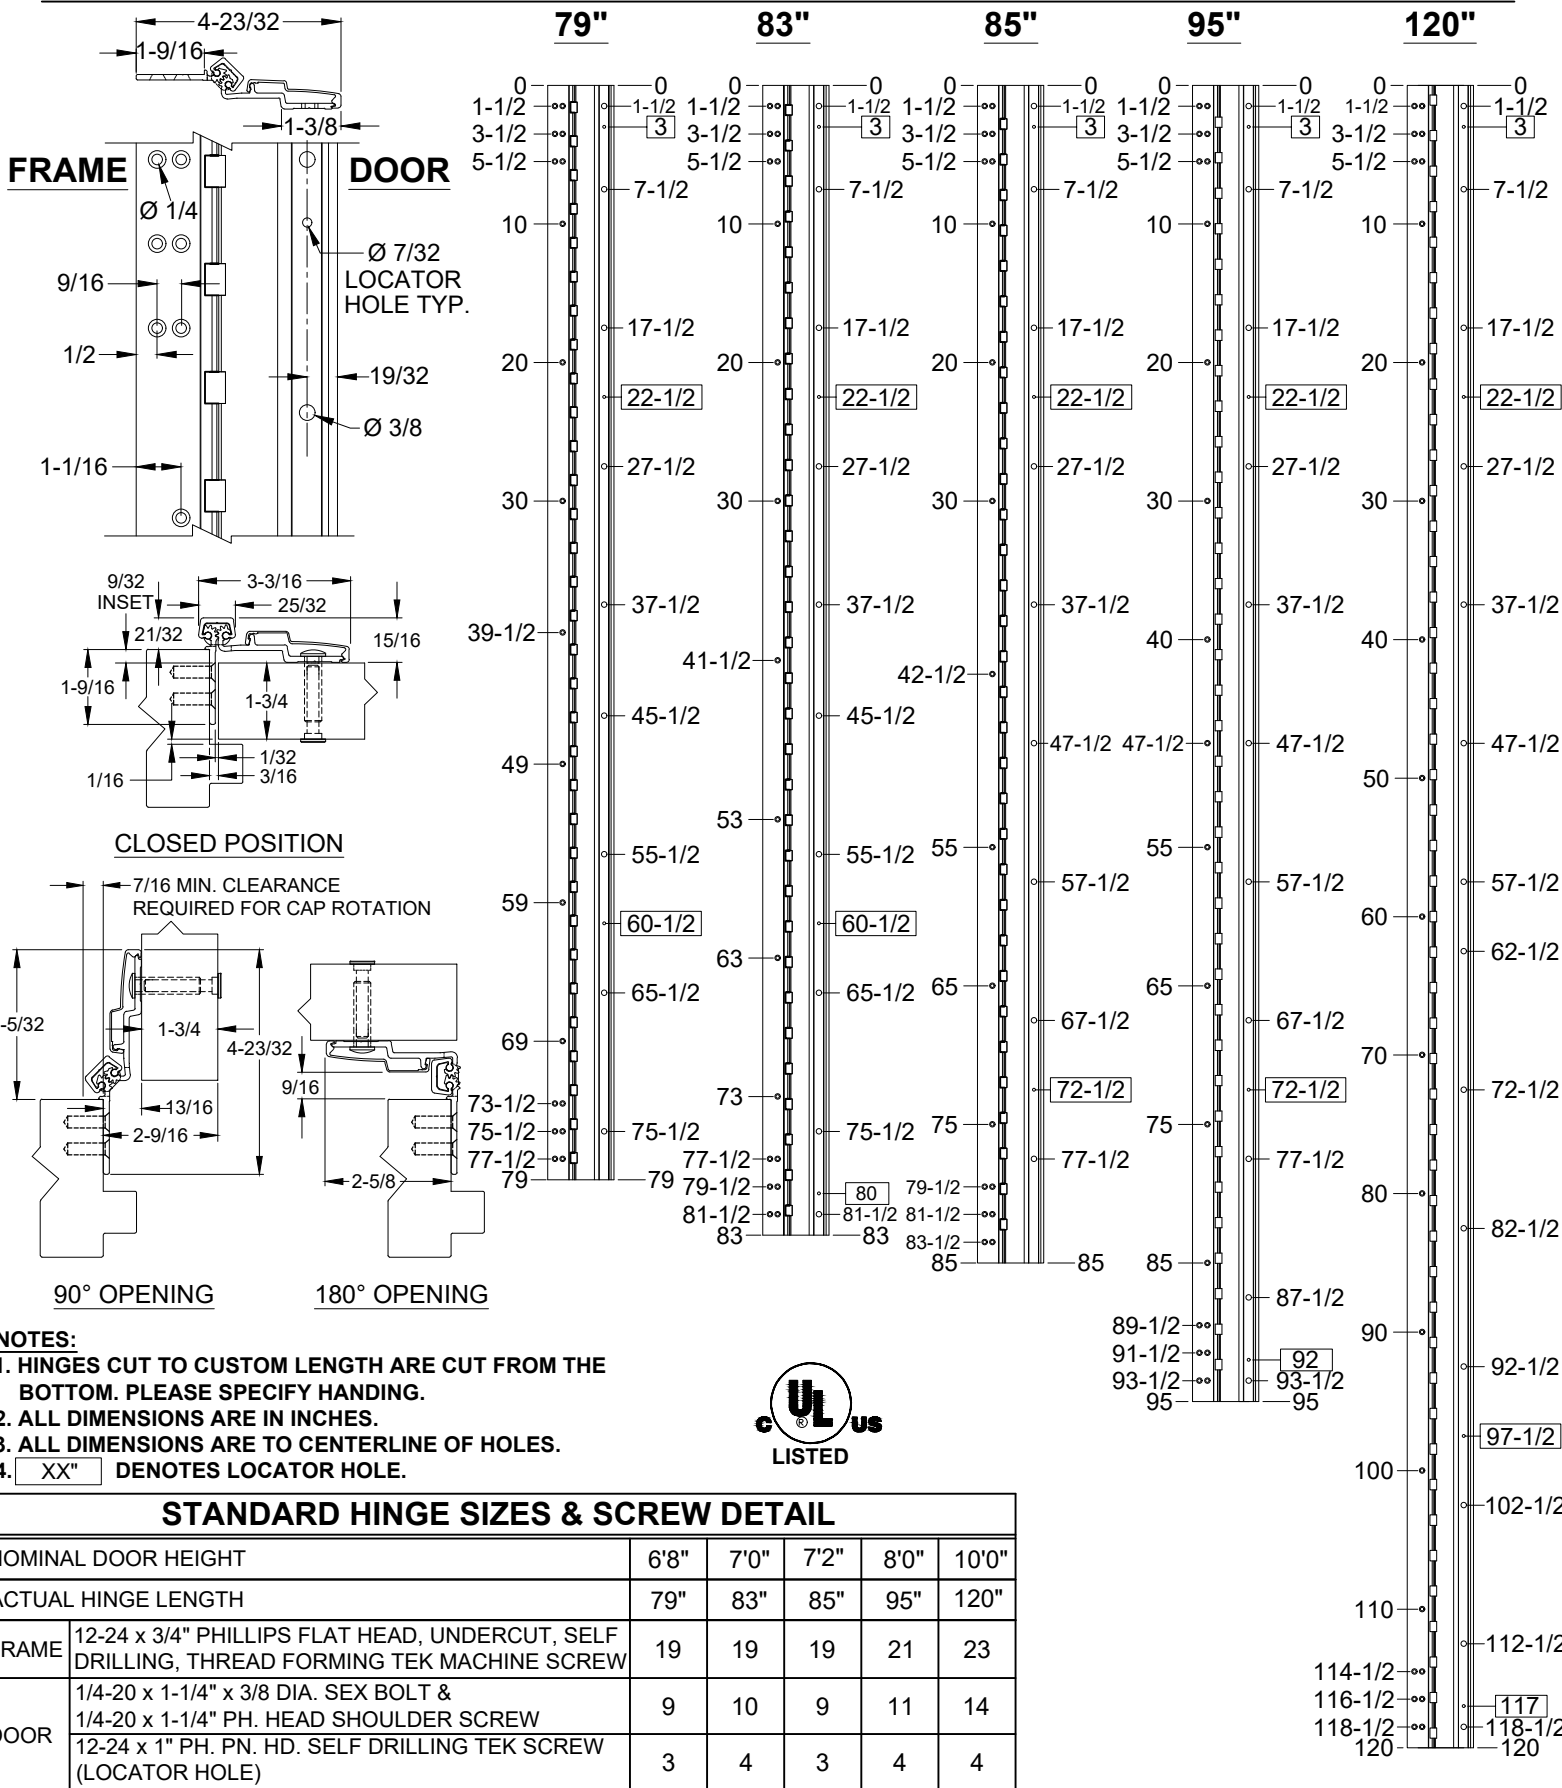

# A450 - ALUMINUM GEARED HINGE, 9/32" INSET, HALF SURFACE

A450-ALUMINUM GEARED HINGE-03.DWG

www.abhmfg.com  
E-mail: abhinfo@abhmfg.com  
Architectural Builders Hardware Mfg., Inc.  
1222 Ardmore Ave., Itasca, IL 60143  
630.875.9900; FAX 800.9FAXABH (932.9224)