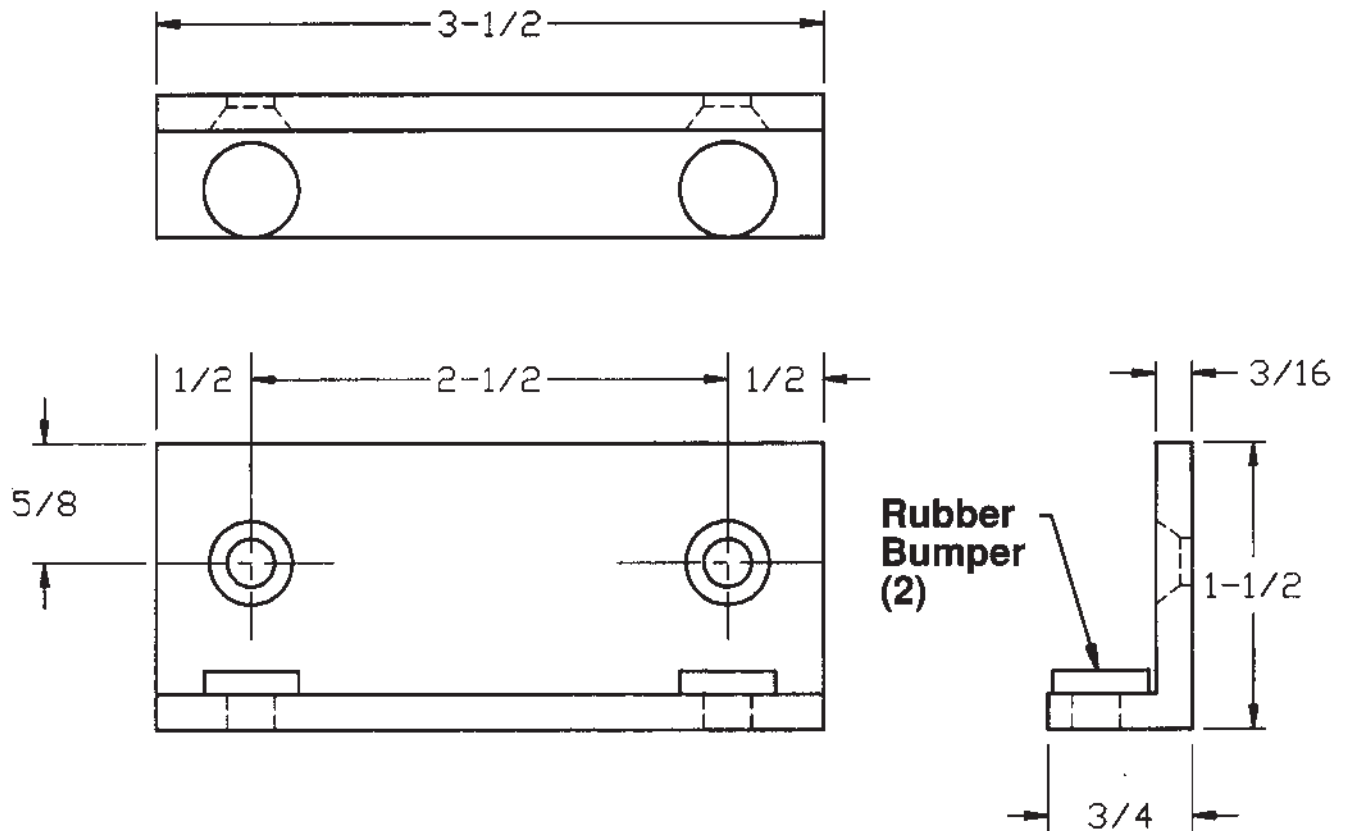

For use with single or pair of doors without stop.

SCREW DETAILS

(2) #12 x 1-1/2" F.H.W.S.

(2) 12-24 x 3/4" F.H.W.S.