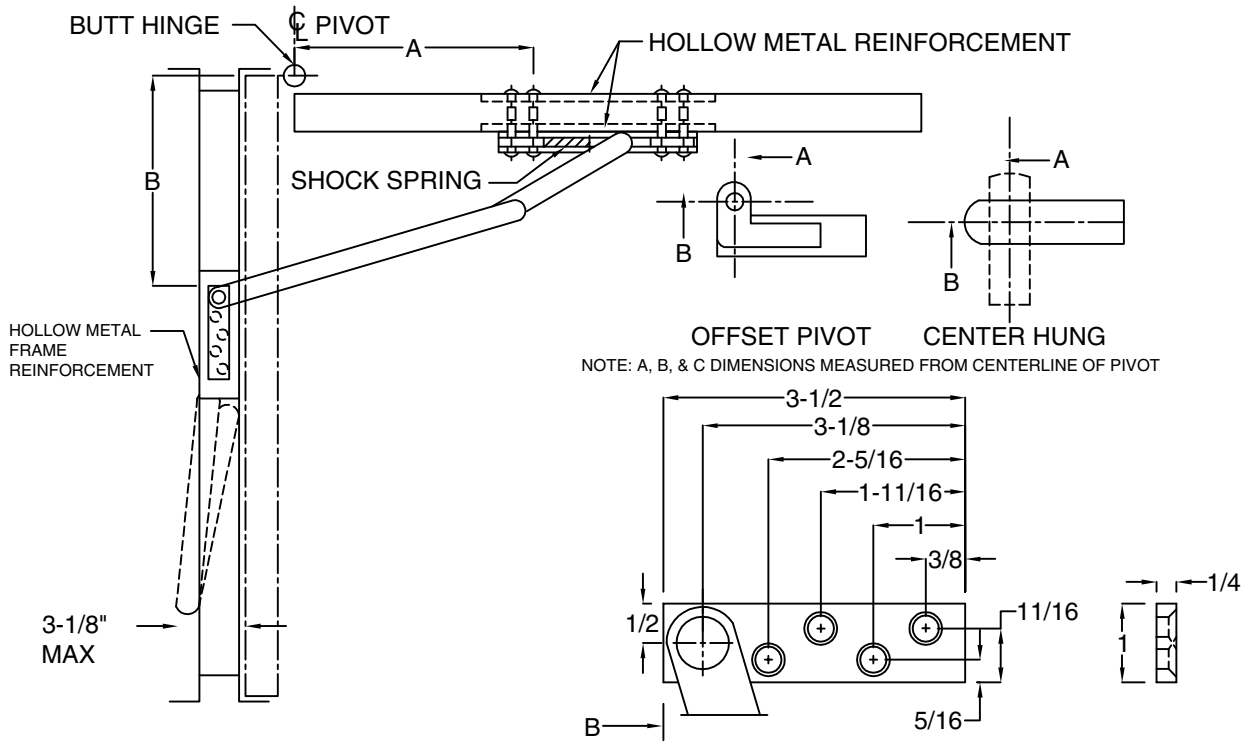

Finish

SPECIFICATIONS:

Stop only function to be Warnock Hersey listed as manufactured by ABH.

*Material:
Housing 1/8" thick; arm 1/4" thick and 1" wide; jamb bracket 1/4" thick and 1" wide. Hold-open mechanism-stop PIN #303 stn. steel; lock plate case harden .0101 to .012 deep.*

© 2005 ABH Mfg., Inc.
Printed in USA 02/05

REVERSIBLE

8000/HD8000 SERIES HOLDERS & STOPS

FOR SINGLE ACTING DOORS ONLY

NON - HANDED

FOR 8000 USE (2) INNER MOUNTING HOLES
FOR HD8000 USE (4) MOUNTING HOLES

SCREW DETAIL			
	QTY	WOOD	METAL
JAMB	4	(2) #8x3/4" F.H.W.S.	(2) 12-24 X 3/8" F.H.W.S.
DOOR	2	1/4-20 X 1-1/2" RD.H.M.S 3/8" D. SEX BOLT	1/4" -20 X 1-1/2" RD.H.M.S 3/8" D. SEX BOLT
DOOR	4	1/4-20 X 1-1/2" RD.H.M.S 3/8" D. SEX BOLT	1/4-20 X 1-1/2" RD.H.M.S 3/8" D. SEX BOLT