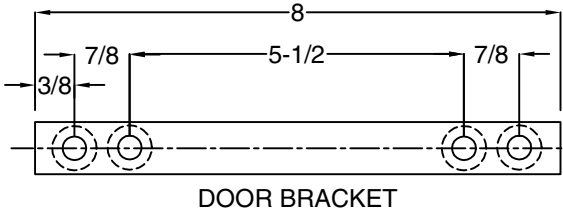

© 2005 ABH Mfg., Inc.
Printed in USA 02/05

REVERSIBLE

8000/HD8000 SERIES HOLDERS & STOPS

FOR SINGLE ACTING DOORS ONLY

NON - HANDED

FOR 8000 USE (2) INNER MOUNTING HOLES
FOR HD8000 USE (4) MOUNTING HOLES

SCREW DETAIL			
	QTY	WOOD	METAL
JAMB	4	(2) #8x3/4" F.H.W.S.	(2) 12-24 X 3/8" F.H.W.S.
DOOR	2	1/4-20 X 1-1/2" RD.H.M.S 3/8" D. SEX BOLT	1/4" -20 X 1-1/2" RD.H.M.S 3/8" D. SEX BOLT
DOOR	4	1/4-20 X 1-1/2" RD.H.M.S 3/8" D. SEX BOLT	1/4-20 X 1-1/2" RD.H.M.S 3/8" D. SEX BOLT