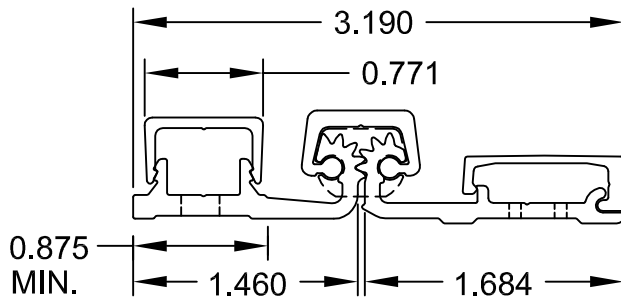

95" LONG

SCREW DETAIL		
	QTY.	DESCRIPTION
FRAME	15	12-24 X 7/8" PH. PAN HEAD SELF DRILLING THREAD FORMING TEK SCREW
DOOR	11	1/4-20 X 1-9/16L. X 3/8 DIA. SEX-BOLT & 1/4-20 X 1" PH. HEAD SHOULDER SCREW
	4	12-24 X 7/8" PH.PN. HD. SELF DRILLING TEK SCW. (LOCATOR HOLE)