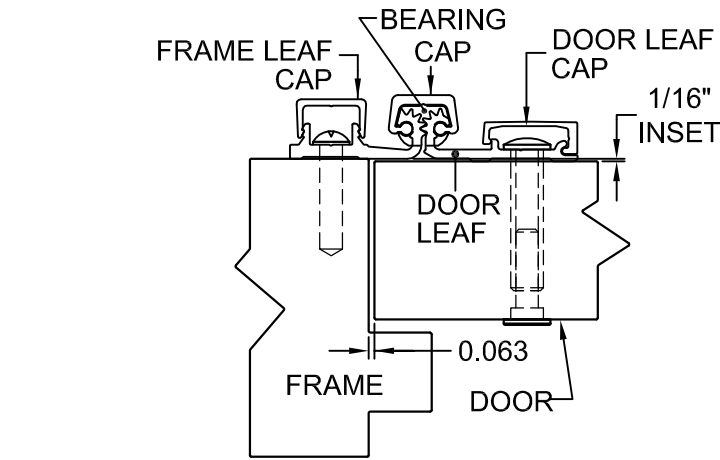

95" LONG

SCREW DETAIL		
	QTY.	DESCRIPTION
FRAME	15	12-24 X 7/8" PH. PAN HEAD SELF DRILLING THREAD FORMING TEK SCREW
DOOR	11	1/4-20 X 1-9/16L. X 3/8 DIA. SEX-BOLT & 1/4-20 X 1" PH. HEAD SHOULDER SCREW
	4	12-24 X 7/8" PH.PN. HD. SELF DRILLING TEK SCW. (LOCATOR HOLE)