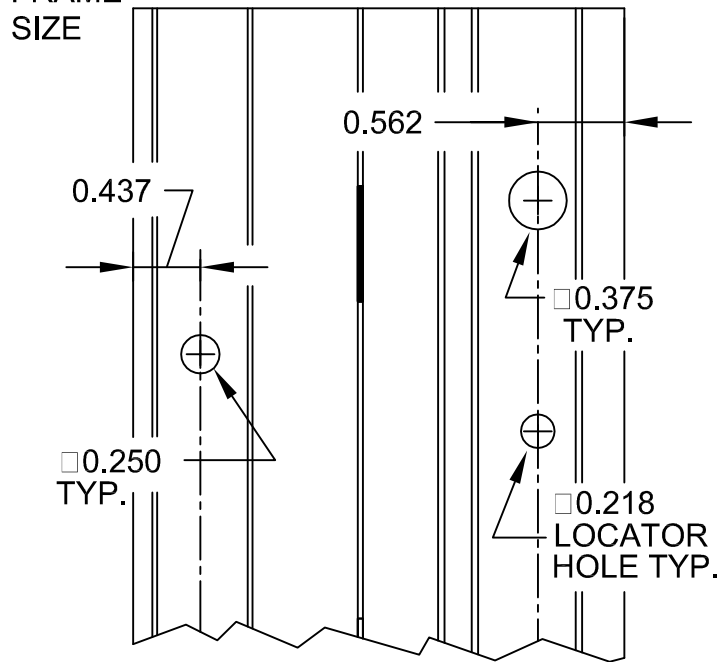

95" LONG

SCREW DETAIL		
	QTY.	DESCRIPTION
FRAME	15	12-24 X 7/8" PH. PAN HEAD SELF DRILLING THREAD FORMING TEK SCREW
DOOR	11	1/4-20 X 1-9/16L. X 3/8 DIA. SEX-BOLT & 1/4-20 X 1" PH. HEAD SHOULDER SCREW
	4	12-24 X 7/8" PH.PN. HD. SELF DRILLING TEK SCW. (LOCATOR HOLE)

A570HD95-STD/HD