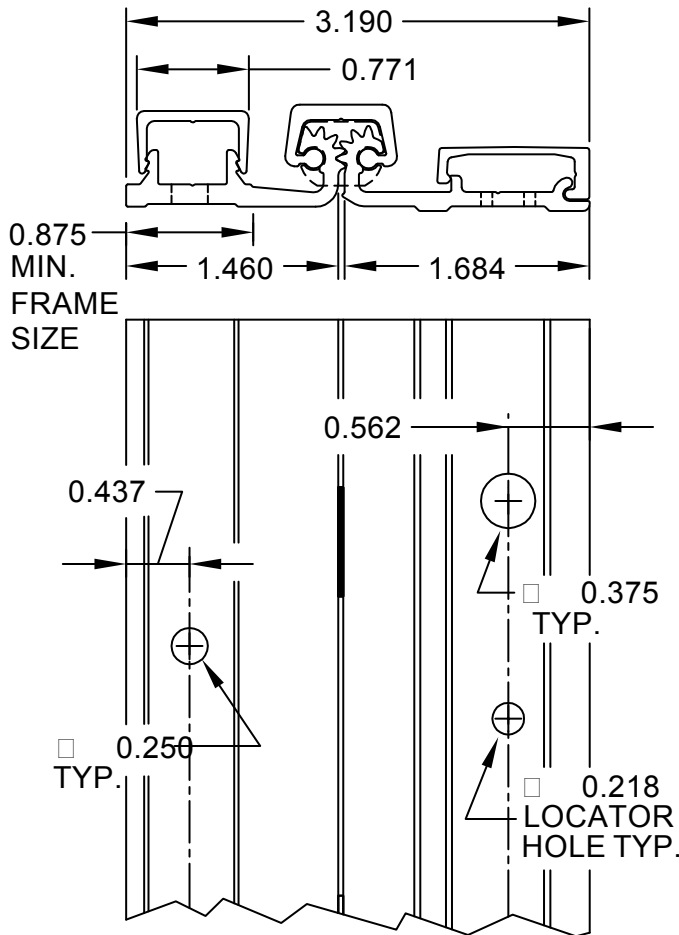

83" LONG

SCREW DETAIL		
	QTY.	DESCRIPTION
FRAME	14	1/4-20 X 3/4" PH. PAN HEAD SELF DRILLING THREAD FORMING TEK SCREW
DOOR	10	1/4-20 X 1-9/16L. X 3/8 DIA. SEX-BOLT & 1/4-20 X 1" PH. HEAD SHOULDER SCREW
	4	12-24 X 11/16" PH.PN. HD. SELF DRILLING TEK SCW. (LOCATOR HOLE)