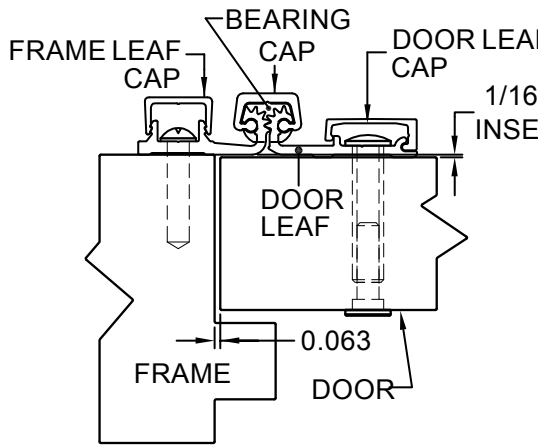

83" LONG

SCREW DETAIL		
	QTY.	DESCRIPTION
FRAME	14	1/4-20 X 3/4" PH. PAN HEAD SELF DRILLING THREAD FORMING TEK SCREW
DOOR	10	1/4-20 X 1-9/16L. X 3/8 DIA. SEX-BOLT & 1/4-20 X 1" PH. HEAD SHOULDER SCREW
	4	12-24 X 11/16" PH.PN. HD. SELF DRILLING TEK SCW. (LOCATOR HOLE)