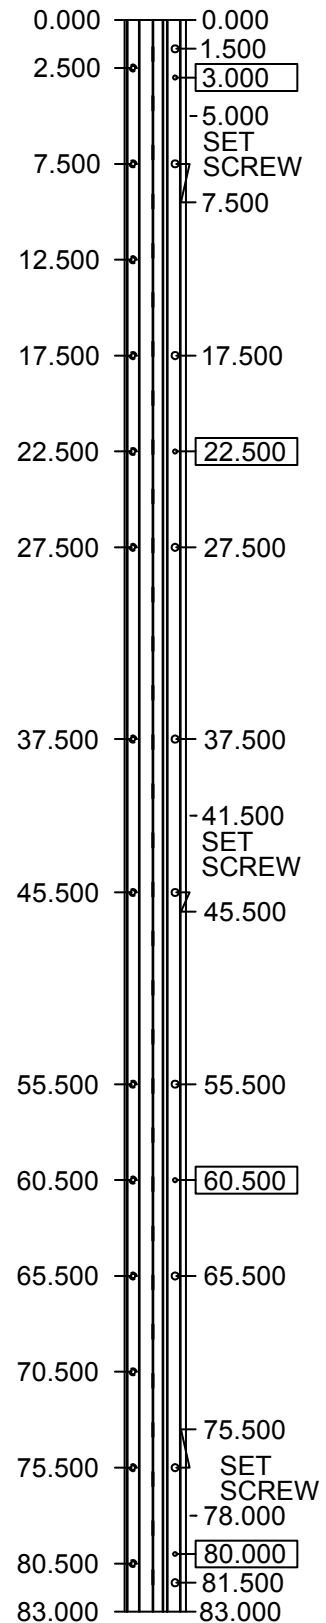

83" LONG

SCREW DETAIL		
	QTY.	DESCRIPTION
FRAME	14	1/4-20 X 3/4" PH. PAN HEAD SELF DRILLING THREAD FORMING TEK SCREW
DOOR	10	1/4-20 X 1-9/16L. X 3/8 DIA. SEX-BOLT & 1/4-20 X 1" PH. HEAD SHOULDER SCREW
	4	12-24 X 11/16" PH.PN. HD. SELF DRILLING TEK SCW. (LOCATOR HOLE)

A570HD83-STD/HD

www.abhmfg.com
 E-mail: abhinfo@abhmfg.com
 Architectural Builders Hardware Mfg., Inc.
 1222 Ardmore Ave., Itasca, IL 60143
 630.875.9900; FAX 800.9FAXABH (932.9224)

© 2010 ABH Mfg., Inc.
printed in USA