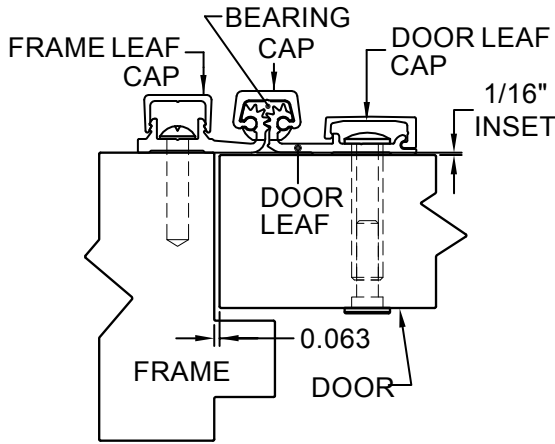

120" LONG

SCREW DETAIL		
	QTY.	DESCRIPTION
FRAME	18	1/4-20 X 3/4" PH. PAN HEAD SELF DRILLING THREAD FORMING TEK SCREW
DOOR	14	1/4-20 X 1-9/16L. X 3/8 DIA. SEX-BOLT & 1/4-20 X 1" PH. HEAD SHOULDER SCREW
	4	12-24 X 11/16" PH. PN. HD. SELF DRILLING TEK SCW. (LOCATOR HOLE)