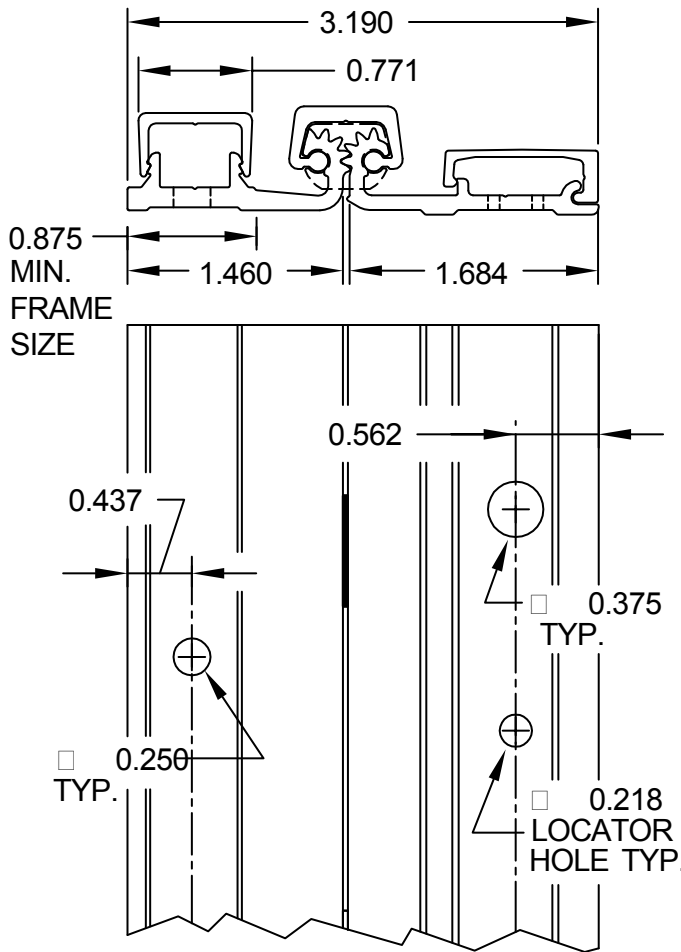

120" LONG

SCREW DETAIL		
	QTY.	DESCRIPTION
FRAME	18	1/4-20 X 3/4" PH. PAN HEAD SELF DRILLING THREAD FORMING TEK SCREW
DOOR	14	1/4-20 X 1-9/16L. X 3/8 DIA. SEX-BOLT & 1/4-20 X 1" PH. HEAD SHOULDER SCREW
	4	12-24 X 11/16" PH. PN. HD. SELF DRILLING TEK SCW. (LOCATOR HOLE)

A570HD120-STD/HD

ALL DIMS ARE TO CENTERLINE OF HOLES
 XX.XXX DENOTES LOCATOR HOLE

® www.abhmfg.com
 E-mail: abhinfo@abhmfg.com
 Architectural Builders Hardware Mfg., Inc.
 1222 Ardmore Ave., Itasca, IL 60143
 630.875.9900; FAX 800.9FAXABH (932.9224)