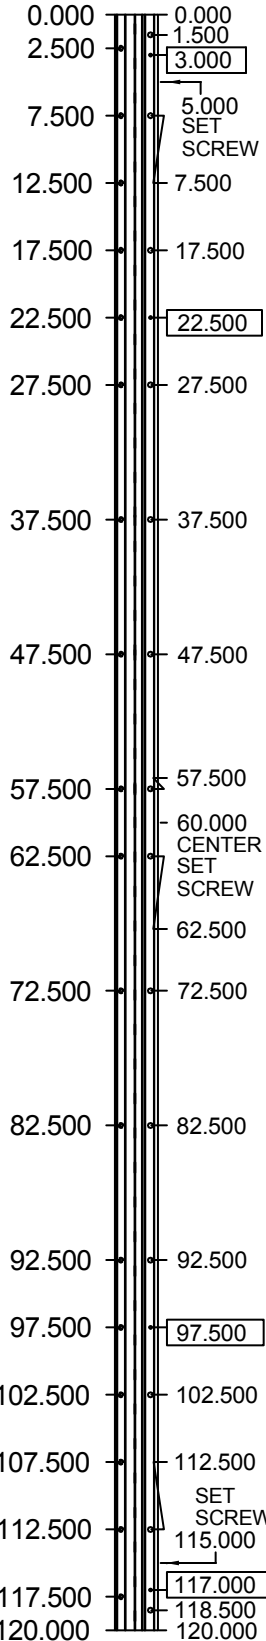

120" LONG

SCREW DETAIL		
	QTY.	DESCRIPTION
FRAME	18	1/4-20 X 3/4" PH. PAN HEAD SELF DRILLING THREAD FORMING TEK SCREW
DOOR	14	1/4-20 X 1-9/16L. X 3/8 DIA. SEX-BOLT & 1/4-20 X 1" PH. HEAD SHOULDER SCREW
	4	12-24 X 11/16" PH. PN. HD. SELF DRILLING TEK SCW. (LOCATOR HOLE)

A570HD120-STD/HD

ALL DIMS ARE TO CENTERLINE OF HOLES
 XX.XXX DENOTES LOCATOR HOLE

® www.abhmfg.com
 E-mail: abhinfo@abhmfg.com
 Architectural Builders Hardware Mfg., Inc.
 1222 Ardmore Ave., Itasca, IL 60143
 630.875.9900; FAX 800.9FAXABH (932.9224)

A570HD-120-02.DWG

A570HD120

ISSUED 01-06-10

© 2010 ABH Mfg., Inc.
 printed in USA