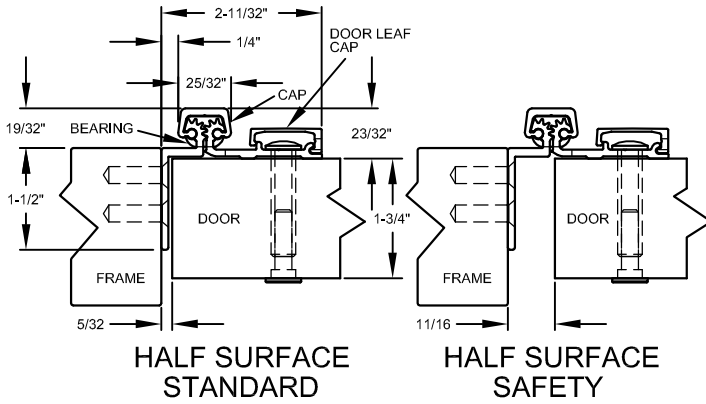

# A550HD 95" LONG

(STD/HD)  
ALL DIMS ARE  
TYPICAL

SCREW DETAIL		
	QTY.	DESCRIPTION
FRAME	21	12-24 X 7/8" PH. F.H. UNDERCUT SELF DRILLING THREAD FORMING TEK SCREW
DOOR	11	1/4-20 X 1-9/16L. X 3/8 DIA. SEX-BOLT & 1/4-20 X 1" PH. HEAD SHOULDER SCREW
	4	12-24 X 11/16 PH.PN. HD. SELF DRILLING TEK SCW. (LOCATOR HOLE)

## A550HD95-STD/HD

ALL DIMS ARE TO CENTERLINE OF HOLES  
XX.XXX DENOTES LOCATOR HOLE