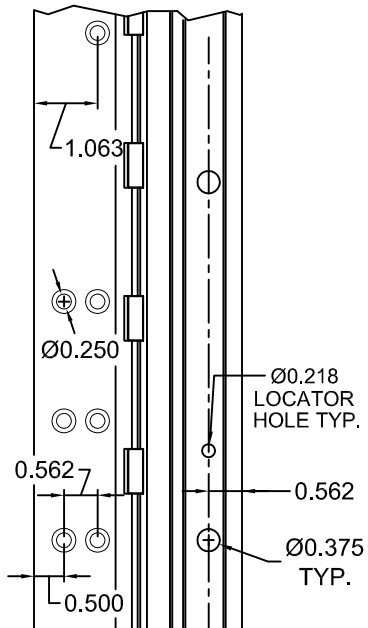

# A550HD 95" LONG

(STD/HD)  
ALL DIMS ARE  
TYPICAL

SCREW DETAIL		
	QTY.	DESCRIPTION
FRAME	21	12-24 X 7/8" PH. F.H. UNDERCUT SELF DRILLING THREAD FORMING TEK SCREW
DOOR	11	1/4-20 X 1-9/16L. X 3/8 DIA. SEX-BOLT & 1/4-20 X 1" PH. HEAD SHOULDER SCREW
	4	12-24 X 11/16 PH.PN. HD. SELF DRILLING TEK SCW. (LOCATOR HOLE)

## A550HD95-STD/HD

ALL DIMS ARE TO CENTERLINE OF HOLES  
XX.XXX DENOTES LOCATOR HOLE