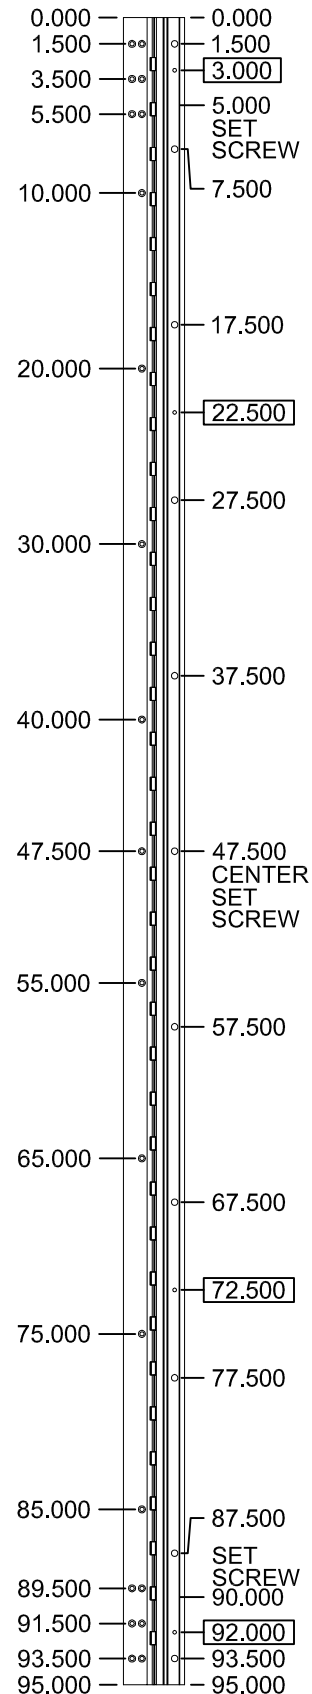

# A550HD 95" LONG

(STD/HD)  
ALL DIMS ARE  
TYPICAL

SCREW DETAIL		
	QTY.	DESCRIPTION
FRAME	21	12-24 X 7/8" PH. F.H. UNDERCUT SELF DRILLING THREAD FORMING TEK SCREW
DOOR	11	1/4-20 X 1-9/16L. X 3/8 DIA. SEX-BOLT & 1/4-20 X 1" PH. HEAD SHOULDER SCREW
	4	12-24 X 11/16 PH.PN. HD. SELF DRILLING TEK SCW. (LOCATOR HOLE)

## A550HD95-STD/HD

ALL DIMS ARE TO CENTERLINE OF HOLES  
XX.XXX DENOTES LOCATOR HOLE

# A550HD95

REVISED 10-28-10