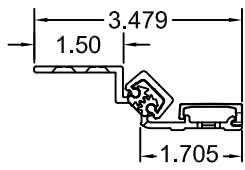

# A550HD 95" LONG

(STD/HD)  
ALL DIMS ARE  
TYPICAL

SCREW DETAIL		
	QTY.	DESCRIPTION
FRAME	21	12-24 X 7/8" PH. F.H. UNDERCUT SELF DRILLING THREAD FORMING TEK SCREW
DOOR	11	1/4-20 X 1-9/16L. X 3/8 DIA. SEX-BOLT & 1/4-20 X 1" PH. HEAD SHOULDER SCREW
	4	12-24 X 11/16 PH.PN. HD. SELF DRILLING TEK SCW. (LOCATOR HOLE)

## A550HD95-STD/HD

ALL DIMS ARE TO CENTERLINE OF HOLES  
XX.XXX DENOTES LOCATOR HOLE