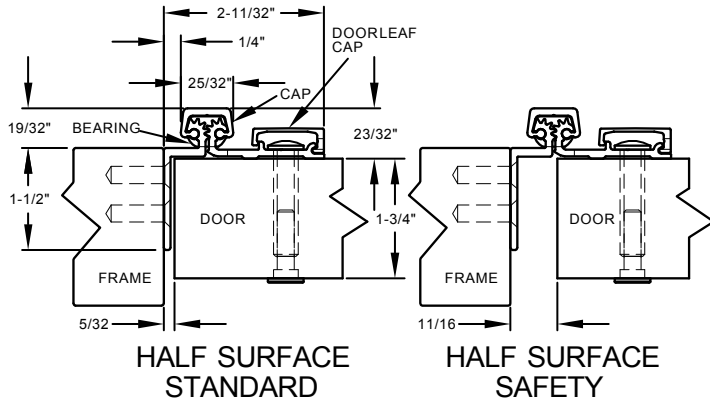

A550HD 95" LONG

(STD/HD)
ALL DIMS ARE
TYPICAL

SCREW DETAIL		
	QTY.	DESCRIPTION
FRAME	21	12-24 X 11/16" PH. F.H. UNDERCUT SELF DRILLING THREAD FORMING TEK SCREW
DOOR	11	1/4-20 X 1-9/16L. X 3/8 DIA. SEX-BOLT & 1/4-20 X 1" PH. HEAD SHOULDER SCREW
	4	12-24 X 11/16 PH.PN. HD. SELF DRILLING TEK SCW. (LOCATOR HOLE)