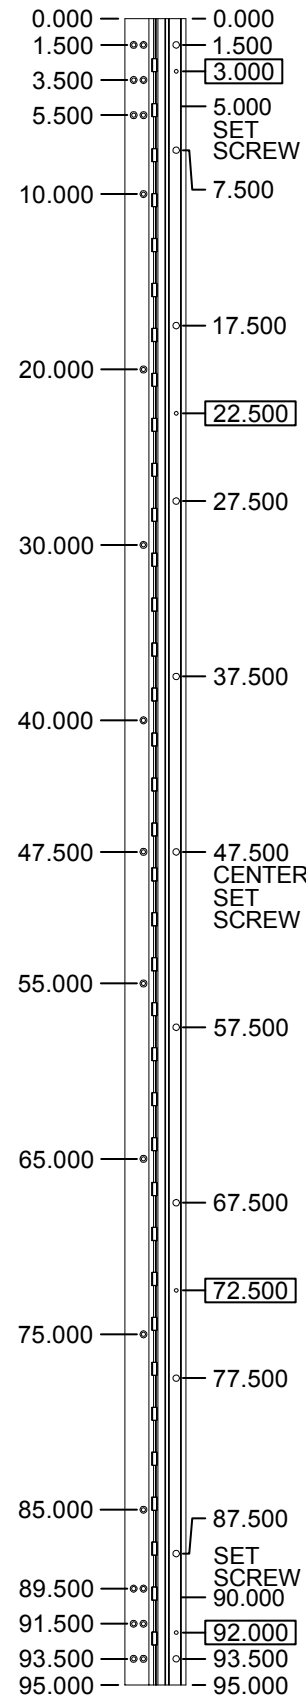

A550HD 95" LONG

(STD/HD)
ALL DIMS ARE
TYPICAL

SCREW DETAIL		
	QTY.	DESCRIPTION
FRAME	21	12-24 X 11/16" PH. F.H. UNDERCUT SELF DRILLING THREAD FORMING TEK SCREW
DOOR	11	1/4-20 X 1-9/16L. X 3/8 DIA. SEX-BOLT & 1/4-20 X 1" PH. HEAD SHOULDER SCREW
	4	12-24 X 11/16 PH.PN. HD. SELF DRILLING TEK SCW. (LOCATOR HOLE)

A550HD95-STD/HD

ALL DIMS ARE TO CENTERLINE OF HOLES
XX.XXX DENOTES LOCATOR HOLE

® www.abhmfg.com
E-mail: abhinfo@abhmfg.com
Architectural Builders Hardware Mfg., Inc.
1222 Ardmore Ave., Itasca, IL 60143
630.875.9900; FAX 800.9FAXABH (932.9224)

A550HD-95-03.DWG

© 2010 ABH Mfg., Inc.
printed in USA

A550HD95

REVISED 03-04-10