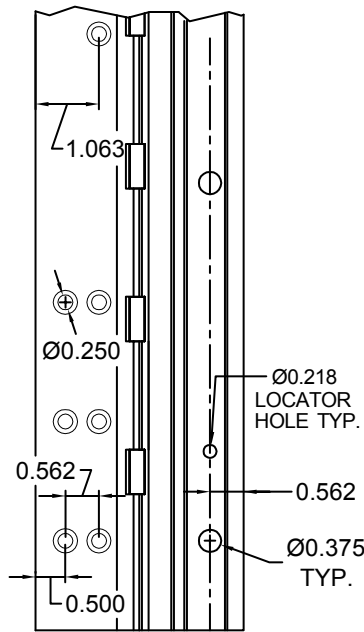

A550HD 95" LONG

(STD/HD)
ALL DIMS ARE
TYPICAL

SCREW DETAIL		
	QTY.	DESCRIPTION
FRAME	21	12-24 X 11/16" PH. F.H. UNDERCUT SELF DRILLING THREAD FORMING TEK SCREW
DOOR	11	1/4-20 X 1-9/16L. X 3/8 DIA. SEX-BOLT & 1/4-20 X 1" PH. HEAD SHOULDER SCREW
	4	12-24 X 11/16 PH.PN. HD. SELF DRILLING TEK SCW. (LOCATOR HOLE)