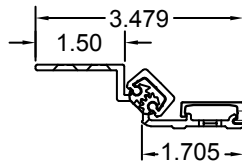

A550HD 95" LONG

(STD/HD)
ALL DIMS ARE
TYPICAL

SCREW DETAIL		
	QTY.	DESCRIPTION
FRAME	21	12-24 X 11/16" PH. F.H. UNDERCUT SELF DRILLING THREAD FORMING TEK SCREW
DOOR	11	1/4-20 X 1-9/16L. X 3/8 DIA. SEX-BOLT & 1/4-20 X 1" PH. HEAD SHOULDER SCREW
	4	12-24 X 11/16 PH.PN. HD. SELF DRILLING TEK SCW. (LOCATOR HOLE)