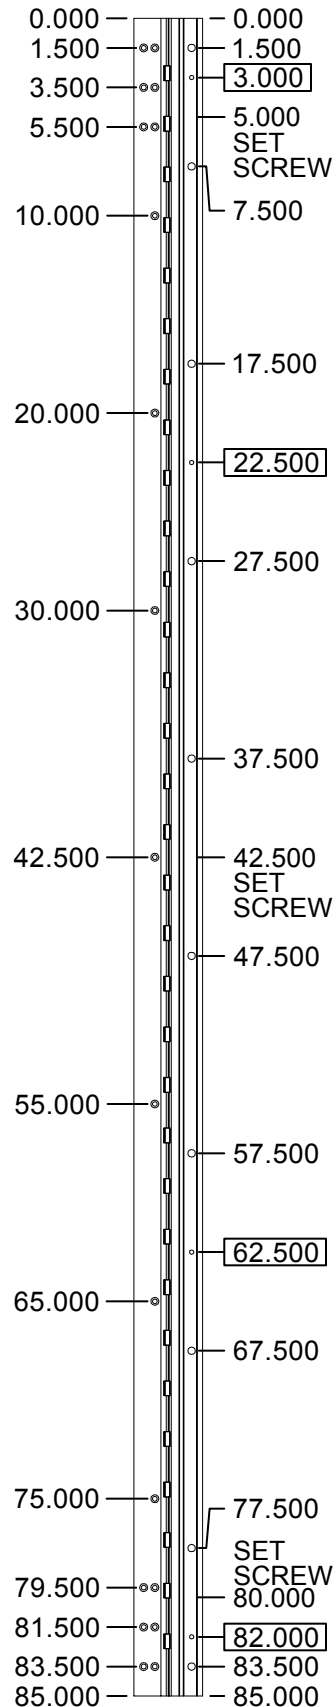

A550HD 85" LONG

(STD/HD)
ALL DIMS ARE
TYPICAL

SCREW DETAIL		
	QTY.	DESCRIPTION
FRAME	19	12-24 X 11/16" PH. F.H. UNDERCUTSELF DRILLING THREAD FORMING TEK SCREW
DOOR	10	1/4-20 X 1-9/16L X 3/8 DIA. SEX-BOLT & 1/4-20 X 1" PH. HEAD SHOULDER SCREW
	4	12-24 X 11/16 PH. PN. HD. SELF DRILLING TEK SCW. (LOCATOR HOLE)

A550HD85-STD/HD

ALL DIMS ARE TO CENTERLINE OF HOLES
XX.XXX DENOTES LOCATOR HOLE

® www.abhmfg.com
E-mail: abhinfo@abhmfg.com
Architectural Builders Hardware Mfg., Inc.
1222 Ardmore Ave., Itasca, IL 60143
630.875.9900; FAX 800.9FAXABH (932.9224)