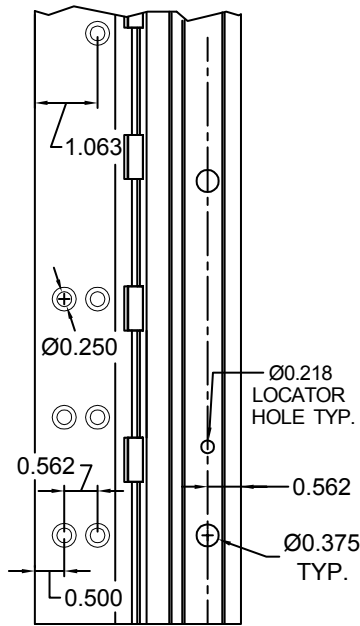

A550HD 85" LONG

(STD/HD)
ALL DIMS ARE
TYPICAL

SCREW DETAIL		
	QTY.	DESCRIPTION
FRAME	19	12-24 X 11/16" PH. F.H. UNDERCUTSELF DRILLING THREAD FORMING TEK SCREW
DOOR	10	1/4-20 X 1-9/16L X 3/8 DIA. SEX-BOLT & 1/4-20 X 1" PH. HEAD SHOULDER SCREW
	4	12-24 X 11/16 PH. PN. HD. SELF DRILLING TEK SCW. (LOCATOR HOLE)