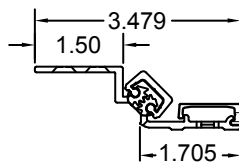

A550HD 85" LONG

(STD/HD)
ALL DIMS ARE
TYPICAL

SCREW DETAIL		
	QTY.	DESCRIPTION
FRAME	19	12-24 X 11/16" PH. F.H. UNDERCUTSELF DRILLING THREAD FORMING TEK SCREW
DOOR	10	1/4-20 X 1-9/16L X 3/8 DIA. SEX-BOLT & 1/4-20 X 1" PH. HEAD SHOULDER SCREW
	4	12-24 X 11/16 PH. PN. HD. SELF DRILLING TEK SCW. (LOCATOR HOLE)