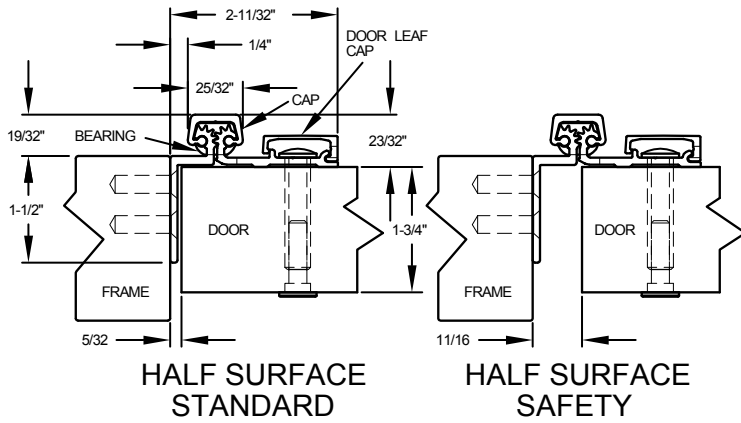

A550HD 85" LONG

(STD/HD)
ALL DIMS ARE
TYPICAL

SCREW DETAIL		
	QTY.	DESCRIPTION
FRAME	19	12-24 X 11/16" PH. F.H. UNDERCUTSELF DRILLING THREAD FORMING TEK SCREW
DOOR	10	1/4-20 X 1-9/16L X 3/8 DIA. SEX-BOLT & 1/4-20 X 1" PH. HEAD SHOULDER SCREW
	4	12-24 X 11/16 PH. PN. HD. SELF DRILLING TEK SCW. (LOCATOR HOLE)