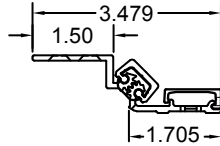

# 83" LONG

(STD/HD)  
ALL DIMS ARE TYPICAL

| SCREW DETAIL |      |   |
|--------------|------|---|
|              | QTY. | DESCRIPTION   |
| FRAME        | 19   | 12-24 X 11/16" PH. F.H. UNDERCUT SELF DRILLING THREAD FORMING TEK SCREW     |
| DOOR         | 10   | 1/4-20 X 1-9/16L. X 3/8 DIA. SEX-BOLT & 1/4-20 X 1" PH. HEAD SHOULDER SCREW |
|              | 4    | 12-24 X 11/16 PH.PN. HD. SELF DRILLING TEK SCW. (LOCATOR HOLE)              |