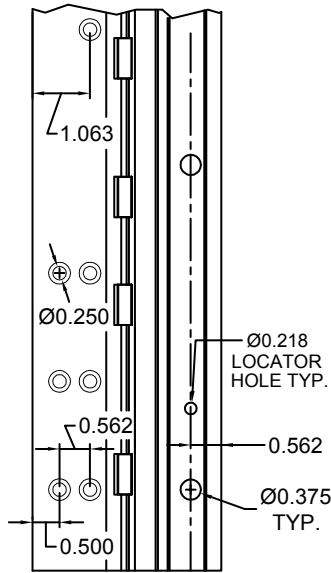

# 83" LONG

(STD/HD)  
ALL DIMS ARE TYPICAL

| SCREW DETAIL |      |   |
|--------------|------|---|
|              | QTY. | DESCRIPTION   |
| FRAME        | 19   | 12-24 X 11/16" PH. F.H. UNDERCUT SELF DRILLING THREAD FORMING TEK SCREW     |
| DOOR         | 10   | 1/4-20 X 1-9/16L. X 3/8 DIA. SEX-BOLT & 1/4-20 X 1" PH. HEAD SHOULDER SCREW |
|              | 4    | 12-24 X 11/16 PH.PN. HD. SELF DRILLING TEK SCW. (LOCATOR HOLE)              |

## A550HD83-STD/HD

ALL DIMS ARE TO CENTERLINE OF HOLES  
XX.XXX DENOTES LOCATOR HOLE

® [www.abhmfg.com](http://www.abhmfg.com)  
E-mail: [abhinfo@abhmfg.com](mailto:abhinfo@abhmfg.com)  
Architectural Builders Hardware Mfg., Inc.  
1222 Ardmore Ave., Itasca, IL 60143  
630.875.9900; FAX 800.9FAXABH (932.9224)

A550HD-83-03.DWG