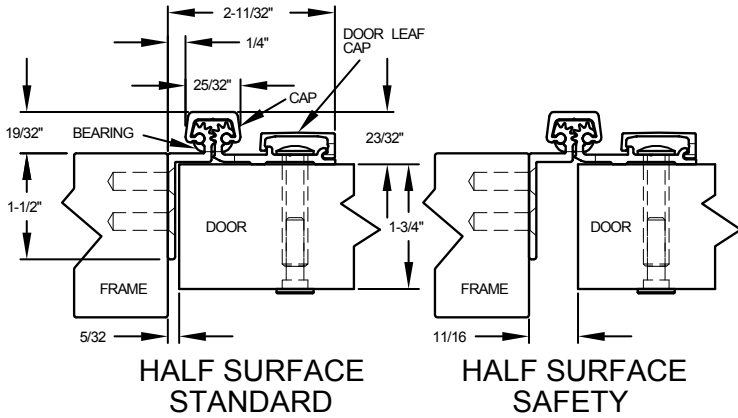

# 83" LONG

(STD/HD)  
ALL DIMS ARE TYPICAL

| SCREW DETAIL |      |   |
|--------------|------|---|
|              | QTY. | DESCRIPTION   |
| FRAME        | 19   | 12-24 X 11/16" PH. F.H. UNDERCUT SELF DRILLING THREAD FORMING TEK SCREW     |
| DOOR         | 10   | 1/4-20 X 1-9/16L. X 3/8 DIA. SEX-BOLT & 1/4-20 X 1" PH. HEAD SHOULDER SCREW |
|              | 4    | 12-24 X 11/16 PH.PN. HD. SELF DRILLING TEK SCW. (LOCATOR HOLE)              |