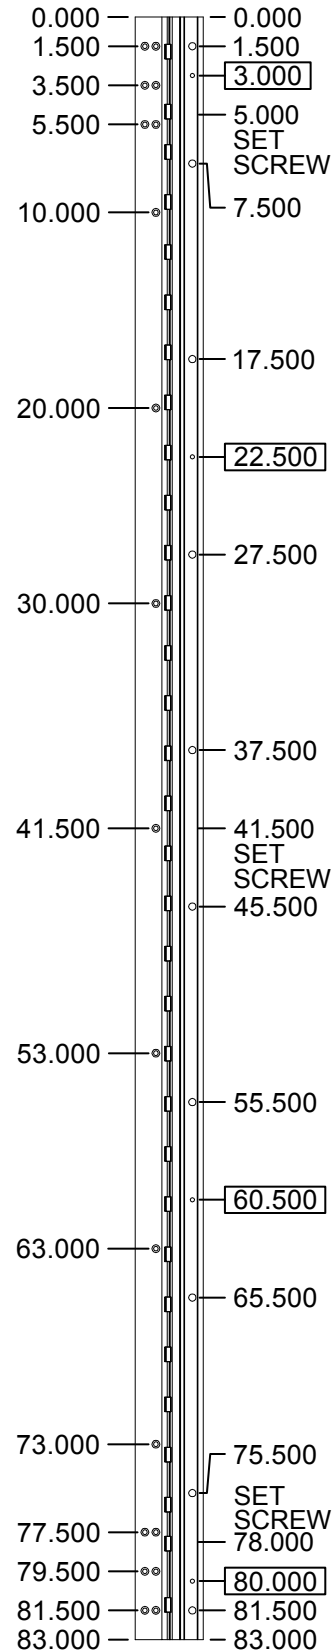

# 83" LONG

(STD/HD)  
ALL DIMS ARE TYPICAL

| SCREW DETAIL |      |   |
|--------------|------|---|
|              | QTY. | DESCRIPTION   |
| FRAME        | 19   | 12-24 X 11/16" PH. F.H. UNDERCUT SELF DRILLING THREAD FORMING TEK SCREW     |
| DOOR         | 10   | 1/4-20 X 1-9/16L. X 3/8 DIA. SEX-BOLT & 1/4-20 X 1" PH. HEAD SHOULDER SCREW |
|              | 4    | 12-24 X 11/16 PH.PN. HD. SELF DRILLING TEK SCW. (LOCATOR HOLE)              |

## A550HD83-STD/HD

ALL DIMS ARE TO CENTERLINE OF HOLES  
XX.XXX DENOTES LOCATOR HOLE

® [www.abhmfg.com](http://www.abhmfg.com)  
E-mail: [abhinfo@abhmfg.com](mailto:abhinfo@abhmfg.com)  
Architectural Builders Hardware Mfg., Inc.  
1222 Ardmore Ave., Itasca, IL 60143  
630.875.9900; FAX 800.9FAXABH (932.9224)