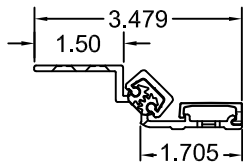

# A550HD 120" LONG

(STD/HD)  
ALL DIMS ARE TYPICAL

SCREW DETAIL		
	QTY.	DESCRIPTION
FRAME	23	12-24 X 7/8" PH. F.H. UNDERCUT SELF DRILLING THREAD FORMING TEK SCREW
DOOR	14	1/4-20 X 1-9/16L. X 3/8 DIA. SEX-BOLT & 1/4-20 X 1" PH. HEAD SHOULDER SCREW
	4	12-24 X 11/16 PH.PN. HD. SELF DRILLING TEK SCW. (LOCATOR HOLE)