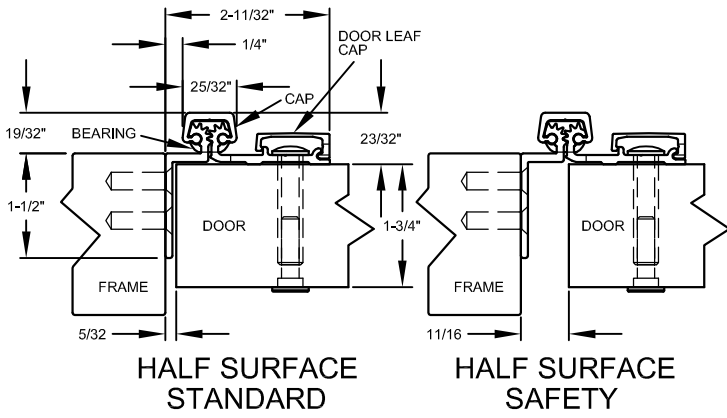

# A550HD 120" LONG

(STD/HD)  
ALL DIMS ARE TYPICAL

SCREW DETAIL		
	QTY.	DESCRIPTION
FRAME	23	12-24 X 7/8" PH. F.H. UNDERCUT SELF DRILLING THREAD FORMING TEK SCREW
DOOR	14	1/4-20 X 1-9/16L. X 3/8 DIA. SEX-BOLT & 1/4-20 X 1" PH. HEAD SHOULDER SCREW
	4	12-24 X 11/16 PH.PN. HD. SELF DRILLING TEK SCW. (LOCATOR HOLE)