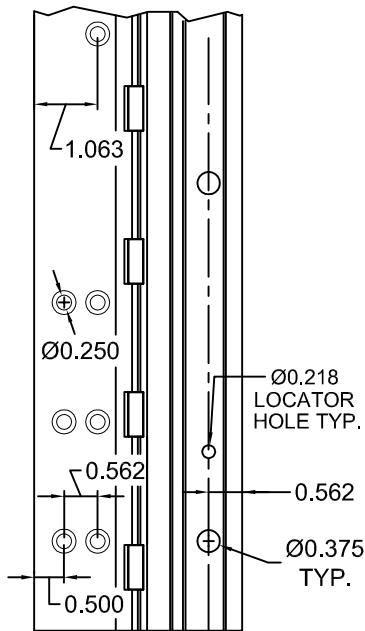

# A550HD 120" LONG

(STD/HD)  
ALL DIMS ARE TYPICAL

SCREW DETAIL		
	QTY.	DESCRIPTION
FRAME	23	12-24 X 7/8" PH. F.H. UNDERCUT SELF DRILLING THREAD FORMING TEK SCREW
DOOR	14	1/4-20 X 1-9/16L. X 3/8 DIA. SEX-BOLT & 1/4-20 X 1" PH. HEAD SHOULDER SCREW
	4	12-24 X 11/16 PH.PN. HD. SELF DRILLING TEK SCW. (LOCATOR HOLE)