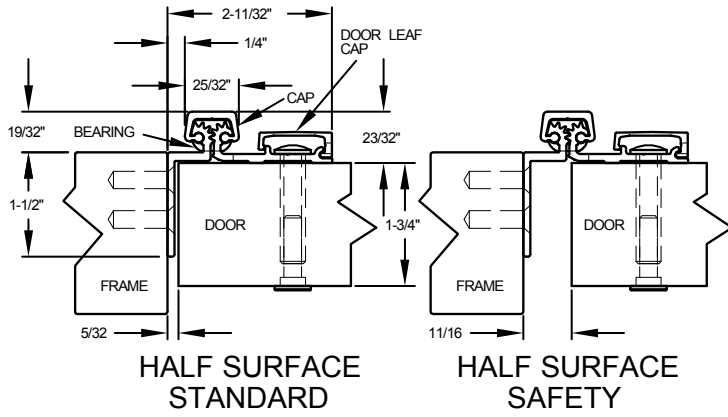

A550HD 120" LONG

(STD/HD)
ALL DIMS ARE
TYPICAL

SCREW DETAIL		
	QTY.	DESCRIPTION
FRAME	23	12-24 X 11/16" PH. F.H. UNDERCUT SELF DRILLING THREAD FORMING TEK SCREW
DOOR	14	1/4-20 X 1-9/16L. X 3/8 DIA. SEX-BOLT & 1/4-20 X 1" PH. HEAD SHOULDER SCREW
	4	12-24 X 11/16 PH.PN. HD. SELF DRILLING TEK SCW. (LOCATOR HOLE)