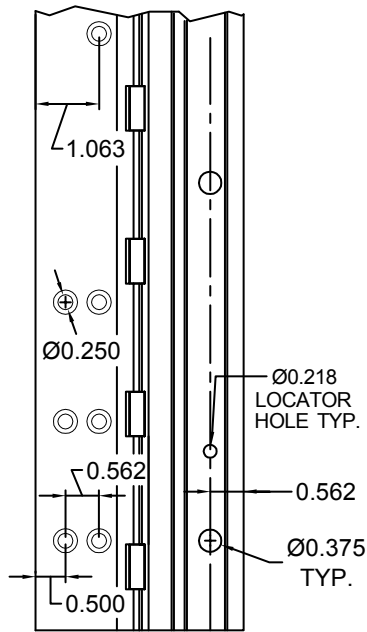

A550HD 120" LONG

(STD/HD)
ALL DIMS ARE
TYPICAL

SCREW DETAIL		
	QTY.	DESCRIPTION
FRAME	23	12-24 X 11/16" PH. F.H. UNDERCUT SELF DRILLING THREAD FORMING TEK SCREW
DOOR	14	1/4-20 X 1-9/16L. X 3/8 DIA. SEX-BOLT & 1/4-20 X 1" PH. HEAD SHOULDER SCREW
	4	12-24 X 11/16 PH.PN. HD. SELF DRILLING TEK SCW. (LOCATOR HOLE)