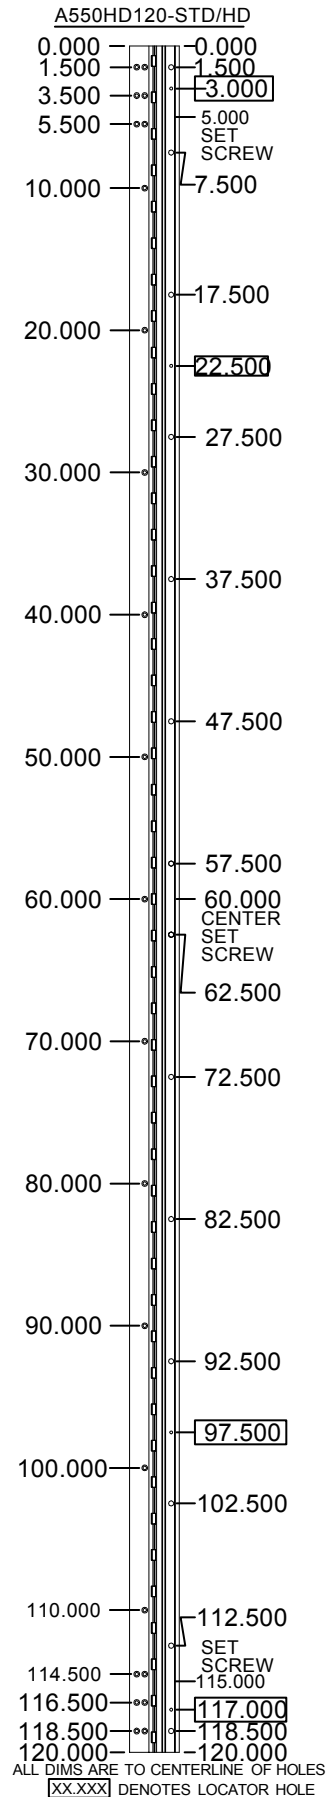

A550HD 120" LONG

(STD/HD)
ALL DIMS ARE
TYPICAL

SCREW DETAIL		
	QTY.	DESCRIPTION
FRAME	23	12-24 X 11/16" PH. F.H. UNDERCUT SELF DRILLING THREAD FORMING TEK SCREW
DOOR	14	1/4-20 X 1-9/16L. X 3/8 DIA. SEX-BOLT & 1/4-20 X 1" PH. HEAD SHOULDER SCREW
	4	12-24 X 11/16 PH.PN. HD. SELF DRILLING TEK SCW. (LOCATOR HOLE)

www.abhmfg.com
E-mail: abhinfo@abhmfg.com
Architectural Builders Hardware Mfg., Inc.
1222 Ardmore Ave., Itasca, IL 60143
630.875.9900; FAX 800.9FAXABH (932.9224)

© 2010 ABH Mfg., Inc.
printed in USA

A550HD120

REVISED 03-04-10

A550HD-120-03.DWG