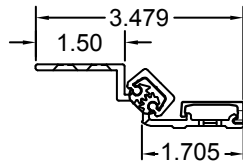

A550HD 120" LONG

(STD/HD)
ALL DIMS ARE
TYPICAL

SCREW DETAIL		
	QTY.	DESCRIPTION
FRAME	23	12-24 X 11/16" PH. F.H. UNDERCUT SELF DRILLING THREAD FORMING TEK SCREW
DOOR	14	1/4-20 X 1-9/16L. X 3/8 DIA. SEX-BOLT & 1/4-20 X 1" PH. HEAD SHOULDER SCREW
	4	12-24 X 11/16 PH.PN. HD. SELF DRILLING TEK SCW. (LOCATOR HOLE)