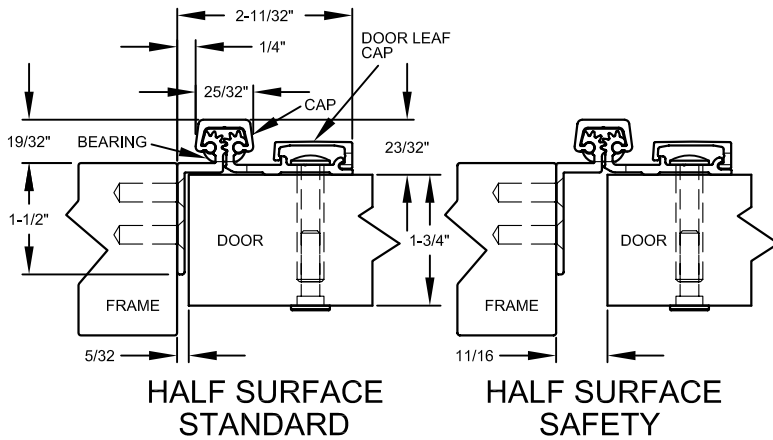

120" LONG

A550HD120-STD/HD

(STD/HD)
ALL DIMS ARE TYPICAL

SCREW DETAIL		
	QTY.	DESCRIPTION
FRAME	23	12-24 X 11/16" PH. F.H. UNDERCUT SELF DRILLING THREAD FORMING TEK SCREW
DOOR	14	1/4-20 X 1-9/16L. X 3/8 DIA. SEX-BOLT & 1/4-20 X 1" PH. HEAD SHOULDER SCREW
	4	12-24 X 11/16 PH.PN. HD. SELF DRILLING TEK SCW. (LOCATOR HOLE)