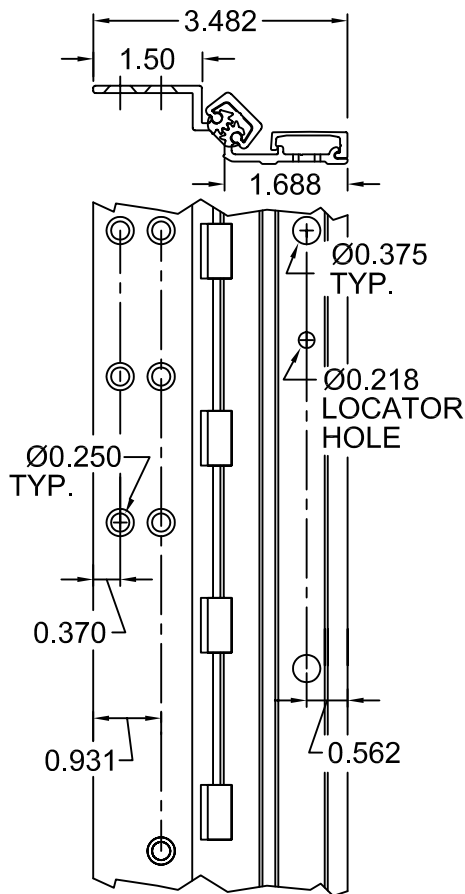

120" LONG

A550HD120-STD/HD

(STD/HD)
ALL DIMS ARE TYPICAL

SCREW DETAIL		
	QTY.	DESCRIPTION
FRAME	23	12-24 X 11/16" PH. F.H. UNDERCUT SELF DRILLING THREAD FORMING TEK SCREW
DOOR	14	1/4-20 X 1-9/16L. X 3/8 DIA. SEX-BOLT & 1/4-20 X 1" PH. HEAD SHOULDER SCREW
	4	12-24 X 11/16 PH.PN. HD. SELF DRILLING TEK SCW. (LOCATOR HOLE)

ALL DIMS ARE TO CENTERLINE OF HOLES
XX.XXX DENOTES LOCATOR HOLE

www.abhmf.com
E-mail: abhinfo@abhmf.com
Architectural Builders Hardware Mfg., Inc.
1222 Ardmore Ave., Itasca, IL 60143
630.875.9900; FAX 800.9FAXABH (932.9224)