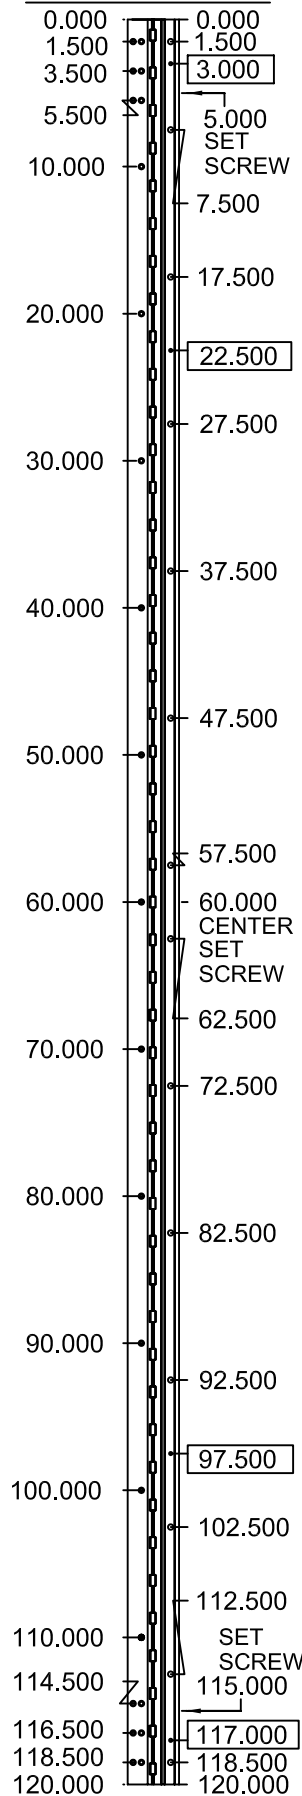

120" LONG

A550HD120-STD/HD

(STD/HD)
ALL DIMS ARE TYPICAL

SCREW DETAIL		
	QTY.	DESCRIPTION
FRAME	23	12-24 X 11/16" PH. F.H. UNDERCUT SELF DRILLING THREAD FORMING TEK SCREW
DOOR	14	1/4-20 X 1-9/16L. X 3/8 DIA. SEX-BOLT & 1/4-20 X 1" PH. HEAD SHOULDER SCREW
	4	12-24 X 11/16 PH.PN. HD. SELF DRILLING TEK SCW. (LOCATOR HOLE)

ALL DIMS ARE TO CENTERLINE OF HOLES
XX.XXX DENOTES LOCATOR HOLE

www.abhmf.com
E-mail: abhinfo@abhmf.com
Architectural Builders Hardware Mfg., Inc.
1222 Ardmore Ave., Itasca, IL 60143
630.875.9900; FAX 800.9FAXABH (932.9224)

A550HD-120-02.DWG

A550HD120

© 2006 ABH Mfg., Inc.
printed in USA

REVISED 10-19-06