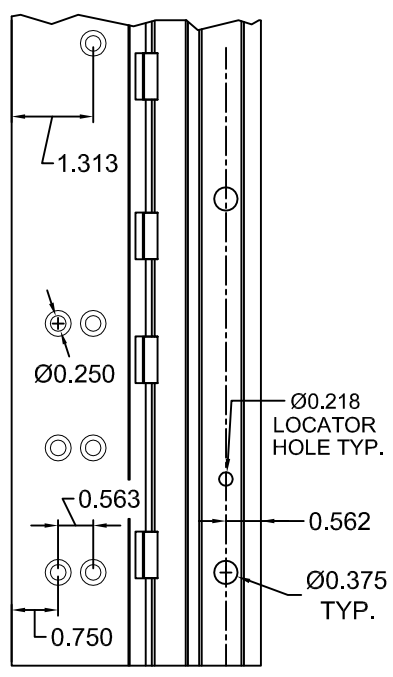

A540HD 95" LONG

(STD/HD)
ALL DIMS ARE
TYPICAL

SCREW DETAIL		
	QTY.	DESCRIPTION
FRAME	21	12-24 X 7/8" PH. F.H. UNDERCUT SELF DRILLING THREAD FORMING TEK SCREW
DOOR	11	1/4-20 X 1-9/16L. X 3/8 DIA. SEX-BOLT & 1/4-20 X 1" PH. HEAD SHOULDER SCREW
	4	12-24 X 11/16 PH.PN. HD. SELF DRILLING TEK SCW. (LOCATOR HOLE)