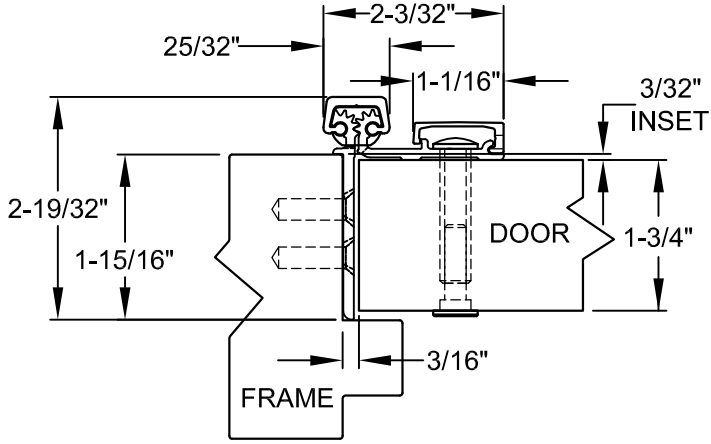

A540HD 95" LONG

(STD/HD)
ALL DIMS ARE
TYPICAL

SCREW DETAIL		
	QTY.	DESCRIPTION
FRAME	21	12-24 X 7/8" PH. F.H. UNDERCUT SELF DRILLING THREAD FORMING TEK SCREW
DOOR	11	1/4-20 X 1-9/16L. X 3/8 DIA. SEX-BOLT & 1/4-20 X 1" PH. HEAD SHOULDER SCREW
	4	12-24 X 11/16 PH.PN. HD. SELF DRILLING TEK SCW. (LOCATOR HOLE)