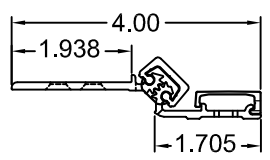

A540HD 95" LONG

(STD/HD)
ALL DIMS ARE
TYPICAL

SCREW DETAIL		
	QTY.	DESCRIPTION
FRAME	21	12-24 X 7/8" PH. F.H. UNDERCUT SELF DRILLING THREAD FORMING TEK SCREW
DOOR	11	1/4-20 X 1-9/16L. X 3/8 DIA. SEX-BOLT & 1/4-20 X 1" PH. HEAD SHOULDER SCREW
	4	12-24 X 11/16 PH.PN. HD. SELF DRILLING TEK SCW. (LOCATOR HOLE)