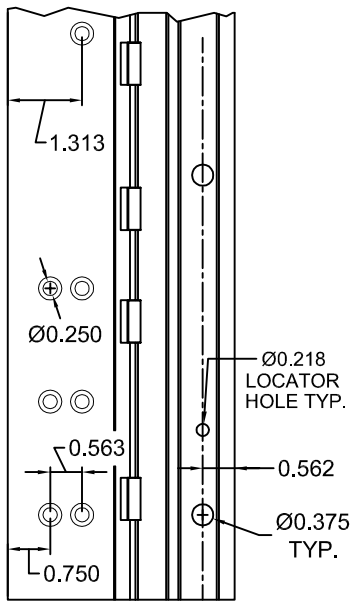

# A540HD 120" LONG

(STD/HD)  
ALL DIMS ARE  
TYPICAL

SCREW DETAIL		
	QTY.	DESCRIPTION
FRAME	23	12-24 X 7/8" PH. F.H. UNDERCUT SELF DRILLING THREAD FORMING TEK SCREW
DOOR	14	1/4-20 X 1-9/16L. X 3/8 DIA. SEX-BOLT & 1/4-20 X 1" PH. HEAD SHOULDER SCREW
	4	12-24 X 11/16 PH.PN. HD. SELF DRILLING TEK SCW. (LOCATOR HOLE)