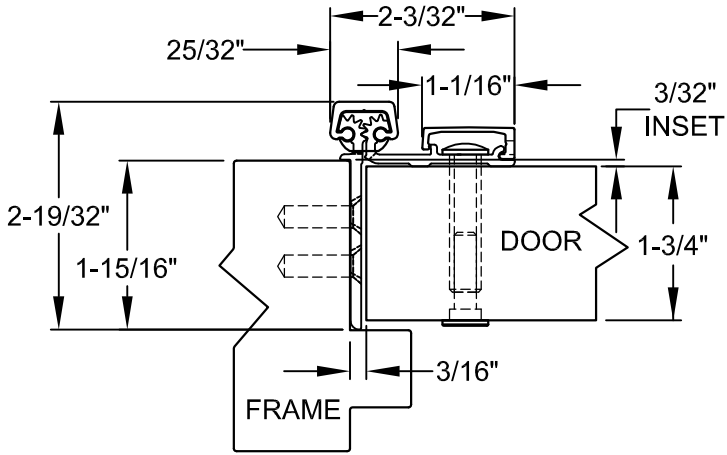

# A540HD 120" LONG

(STD/HD)  
ALL DIMS ARE  
TYPICAL

SCREW DETAIL		
	QTY.	DESCRIPTION
FRAME	23	12-24 X 7/8" PH. F.H. UNDERCUT SELF DRILLING THREAD FORMING TEK SCREW
DOOR	14	1/4-20 X 1-9/16L. X 3/8 DIA. SEX-BOLT & 1/4-20 X 1" PH. HEAD SHOULDER SCREW
	4	12-24 X 11/16 PH.PN. HD. SELF DRILLING TEK SCW. (LOCATOR HOLE)