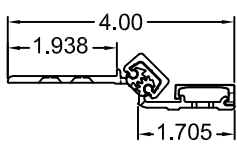

# A540HD 120" LONG

(STD/HD)  
ALL DIMS ARE  
TYPICAL

SCREW DETAIL		
	QTY.	DESCRIPTION
FRAME	23	12-24 X 7/8" PH. F.H. UNDERCUT SELF DRILLING THREAD FORMING TEK SCREW
DOOR	14	1/4-20 X 1-9/16L. X 3/8 DIA. SEX-BOLT & 1/4-20 X 1" PH. HEAD SHOULDER SCREW
	4	12-24 X 11/16 PH.PN. HD. SELF DRILLING TEK SCW. (LOCATOR HOLE)