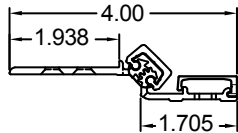

A540HD 120" LONG

(STD/HD)
ALL DIMS ARE
TYPICAL

SCREW DETAIL		
	QTY.	DESCRIPTION
FRAME	23	12-24 X 11/16" PH. F.H. UNDERCUT SELF DRILLING THREAD FORMING TEK SCREW
DOOR	14	1/4-20 X 1-9/16 L. X 3/8 DIA. SEX-BOLT & 1/4-20 X 1" PH. HEAD SHOULDERSCREW
	4	12-24 X 11/16 PH. PN. HD. SELF DRILLING TEK SCW. (LOCATOR HOLE)