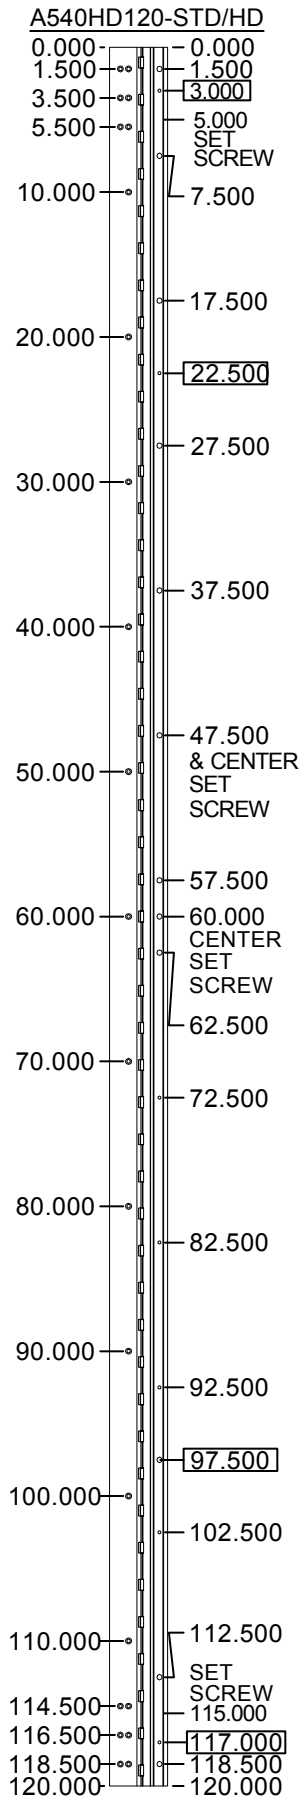

A540HD 120" LONG

(STD/HD)
ALL DIMS ARE
TYPICAL

SCREW DETAIL		
	QTY.	DESCRIPTION
FRAME	23	12-24 X 11/16" PH. F.H. UNDERCUT SELF DRILLING THREAD FORMING TEK SCREW
DOOR	14	1/4-20 X 1-9/16 L. X 3/8 DIA. SEX-BOLT & 1/4-20 X 1" PH. HEAD SHOULDERSCREW
	4	12-24 X 11/16 PH. PN. HD. SELF DRILLING TEK SCW. (LOCATOR HOLE)

ALL DIMS ARE TO CENTERLINE OF HOLES
XX.XXX DENOTES LOCATOR HOLE

® www.abhmfg.com

E-mail: abhinfo@abhmfg.com
Architectural Builders Hardware Mfg., Inc.
1222 Ardmore Ave., Itasca, IL 60143
630.875.9900; FAX 800.9FAXABH (932.9224)

© 2010 ABH Mfg., Inc.
printed in USA

A540HD120

REVISED 03-04-10

A540HD-120-02.DWG