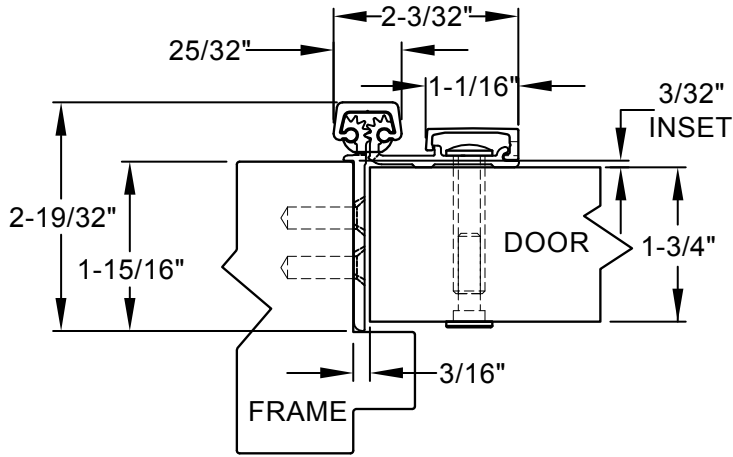

A540HD 120" LONG

(STD/HD)
ALL DIMS ARE
TYPICAL

SCREW DETAIL		
	QTY.	DESCRIPTION
FRAME	23	12-24 X 11/16" PH. F.H. UNDERCUT SELF DRILLING THREAD FORMING TEK SCREW
DOOR	14	1/4-20 X 1-9/16 L. X 3/8 DIA. SEX-BOLT & 1/4-20 X 1" PH. HEAD SHOULDERSCREW
	4	12-24 X 11/16 PH. PN. HD. SELF DRILLING TEK SCW. (LOCATOR HOLE)