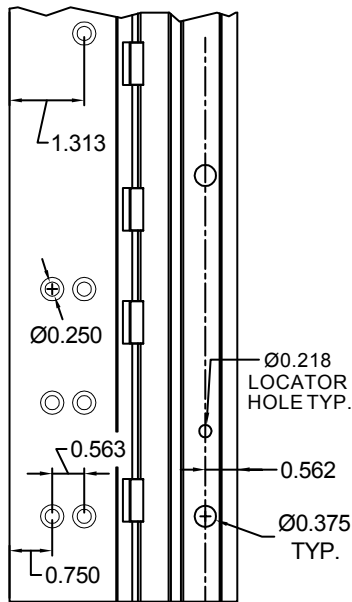

A540HD 120" LONG

(STD/HD)
ALL DIMS ARE
TYPICAL

SCREW DETAIL		
	QTY.	DESCRIPTION
FRAME	23	12-24 X 11/16" PH. F.H. UNDERCUT SELF DRILLING THREAD FORMING TEK SCREW
DOOR	14	1/4-20 X 1-9/16 L. X 3/8 DIA. SEX-BOLT & 1/4-20 X 1" PH. HEAD SHOULDERSCREW
	4	12-24 X 11/16 PH. PN. HD. SELF DRILLING TEK SCW. (LOCATOR HOLE)