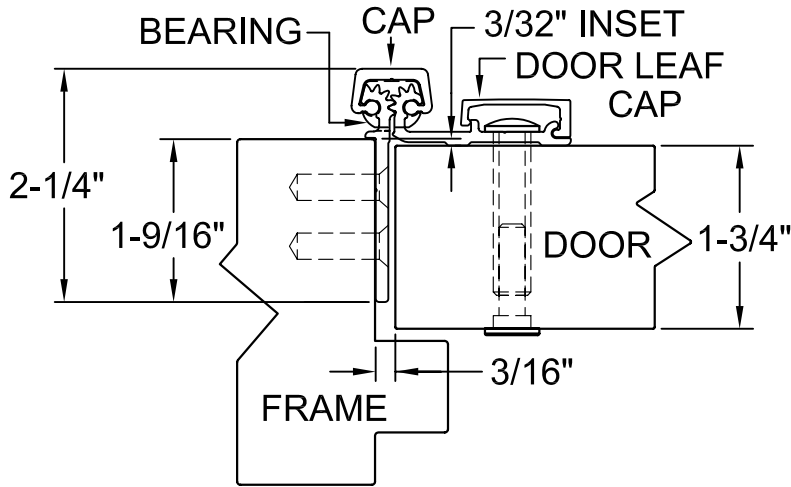

95" LONG

(STD/HD)
ALL DIMS ARE TYPICAL

SCREW DETAIL		
	QTY.	DESCRIPTION
FRAME	21	12-24 X 11/16" PH. F.H. UNDERCUT SELF DRILLING THREAD FORMING TEK SCREW
DOOR	11	1/4-20 X 1-9/16L. X 3/8 DIA. SEX-BOLT & 1/4-20 X 1" PH. HEAD SHOULDER SCREW
	4	12-24 X 11/16 PH.PN. HD. SELF DRILLING TEK SCW. (LOCATOR HOLE)