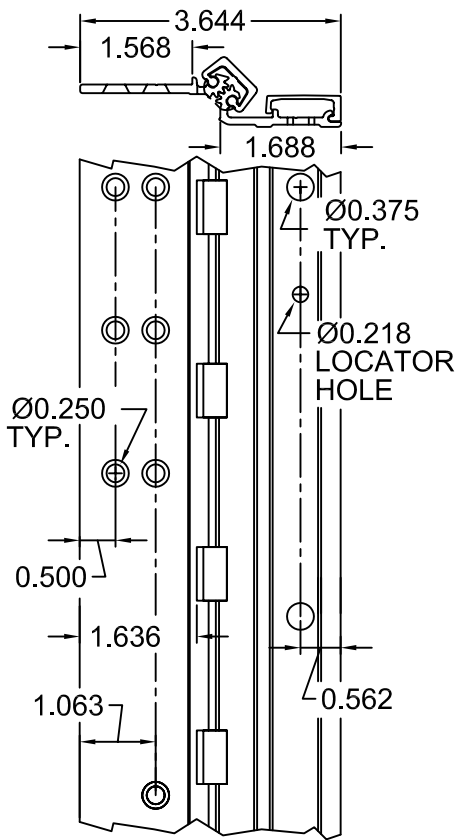

95" LONG

(STD/HD)
ALL DIMS ARE TYPICAL

SCREW DETAIL		
	QTY.	DESCRIPTION
FRAME	21	12-24 X 11/16" PH. F.H. UNDERCUT SELF DRILLING THREAD FORMING TEK SCREW
DOOR	11	1/4-20 X 1-9/16L. X 3/8 DIA. SEX-BOLT & 1/4-20 X 1" PH. HEAD SHOULDER SCREW
	4	12-24 X 11/16 PH.PN. HD. SELF DRILLING TEK SCW. (LOCATOR HOLE)

ALL DIMS ARE TO CENTERLINE OF HOLES
[XX.XXX] DENOTES LOCATOR HOLE

® www.abhmfg.com
E-mail: abhinfo@abhmfg.com
Architectural Builders Hardware Mfg., Inc.
1222 Ardmore Ave., Itasca, IL 60143
630.875.9900; FAX 800.9FAXABH (932.9224)