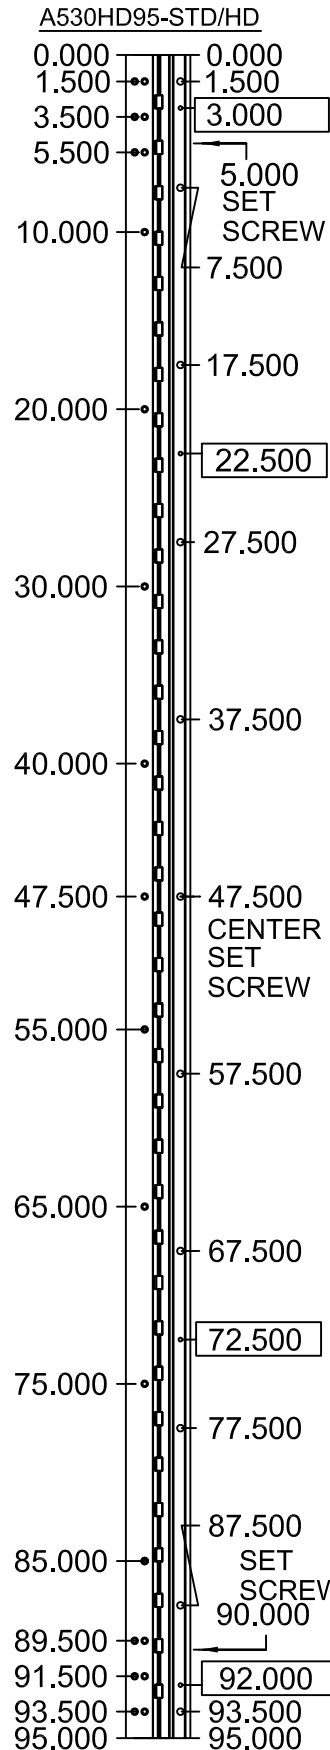

95" LONG

(STD/HD)
ALL DIMS ARE TYPICAL

SCREW DETAIL		
	QTY.	DESCRIPTION
FRAME	21	12-24 X 11/16" PH. F.H. UNDERCUT SELF DRILLING THREAD FORMING TEK SCREW
DOOR	11	1/4-20 X 1-9/16L. X 3/8 DIA. SEX-BOLT & 1/4-20 X 1" PH. HEAD SHOULDER SCREW
	4	12-24 X 11/16 PH.PN. HD. SELF DRILLING TEK SCW. (LOCATOR HOLE)

ALL DIMS ARE TO CENTERLINE OF HOLES
[XX.XXX] DENOTES LOCATOR HOLE

® www.abhmfg.com
E-mail: abhinfo@abhmfg.com
Architectural Builders Hardware Mfg., Inc.
1222 Ardmore Ave., Itasca, IL 60143
630.875.9900; FAX 800.9FAXABH (932.9224)

© 2006 ABH Mfg., Inc.
printed in USA

A530HD-95-01.DWG

A530HD95

REVISED 10-19-06