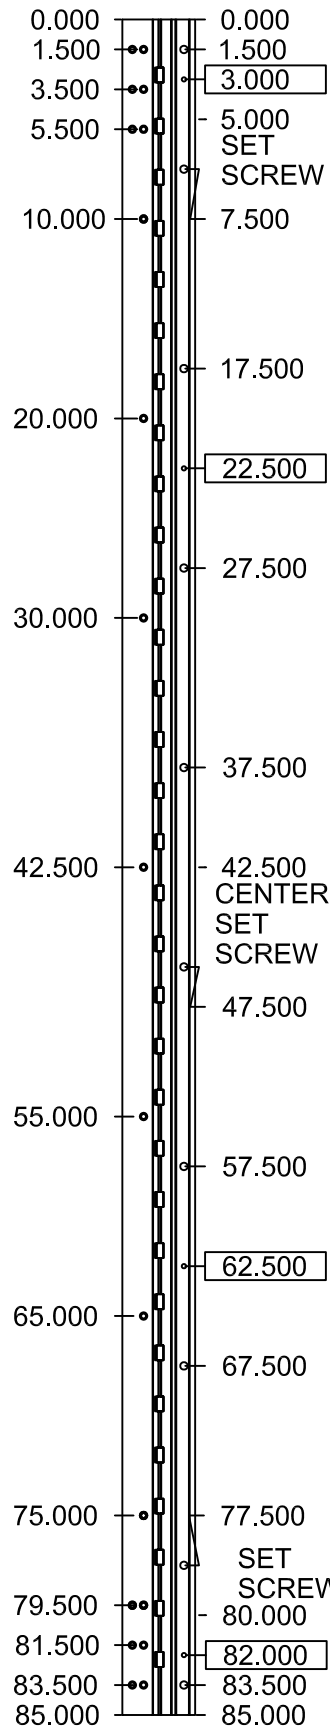

85" LONG

(STD/HD)
ALL DIMS ARE TYPICAL

SCREW DETAIL		
	QTY.	DESCRIPTION
FRAME	19	12-24 X 11/16" PH. F.H. UNDERCUT SELF DRILLING THREAD FORMING TEK SCREW
DOOR	10	1/4-20 X 1-9/16L. X 3/8 DIA. SEX-BOLT & 1/4-20 X 1" PH. HEAD SHOULDER SCREW
	4	12-24 X 11/16 PH.PN. HD. SELF DRILLING TEK SCW. (LOCATOR HOLE)

A530HD85-STD/HD

ALL DIMS ARE TO CENTERLINE OF HOLES
XX.XXX DENOTES LOCATOR HOLE

® www.abhmfg.com
E-mail: abhinfo@abhmfg.com
Architectural Builders Hardware Mfg., Inc.
1222 Ardmore Ave., Itasca, IL 60143
630.875.9900; FAX 800.9FAXABH (932.9224)

© 2006 ABH Mfg., Inc.
printed in USA

A530HD-85-01.DWG

A530HD85

REVISED 10-19-06