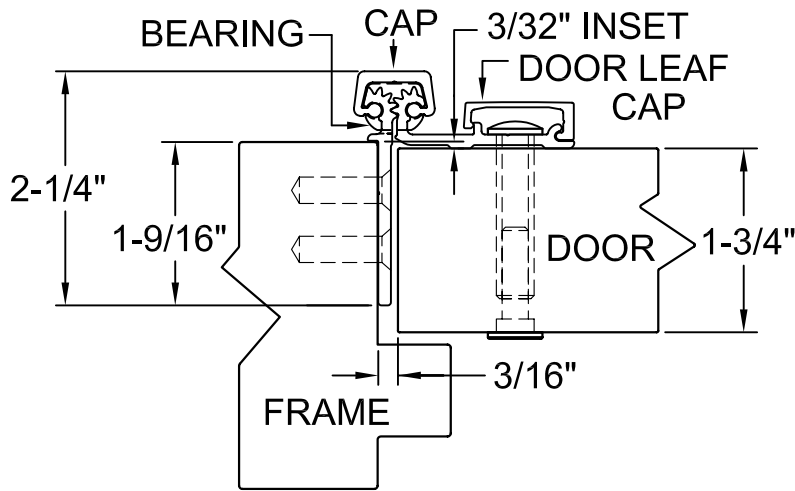

85" LONG

(STD/HD)
ALL DIMS ARE TYPICAL

SCREW DETAIL		
	QTY.	DESCRIPTION
FRAME	19	12-24 X 11/16" PH. F.H. UNDERCUT SELF DRILLING THREAD FORMING TEK SCREW
DOOR	10	1/4-20 X 1-9/16L. X 3/8 DIA. SEX-BOLT & 1/4-20 X 1" PH. HEAD SHOULDER SCREW
	4	12-24 X 11/16 PH.PN. HD. SELF DRILLING TEK SCW. (LOCATOR HOLE)