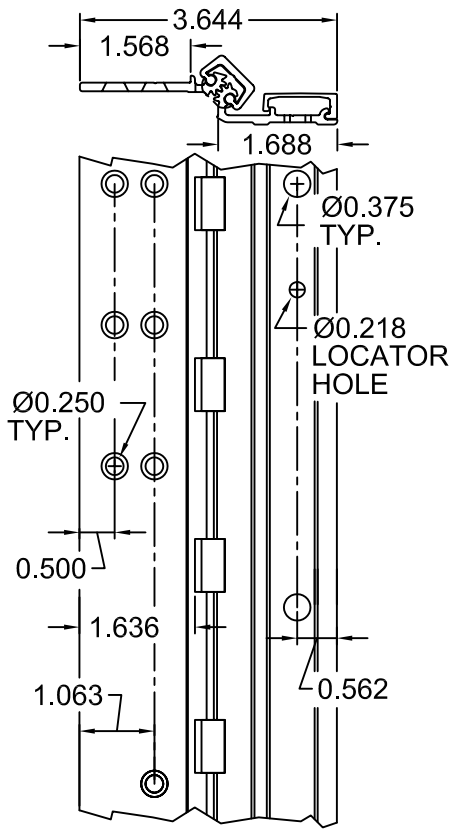

85" LONG

(STD/HD)
ALL DIMS ARE TYPICAL

SCREW DETAIL		
	QTY.	DESCRIPTION
FRAME	19	12-24 X 11/16" PH. F.H. UNDERCUT SELF DRILLING THREAD FORMING TEK SCREW
DOOR	10	1/4-20 X 1-9/16L. X 3/8 DIA. SEX-BOLT & 1/4-20 X 1" PH. HEAD SHOULDER SCREW
	4	12-24 X 11/16 PH.PN. HD. SELF DRILLING TEK SCW. (LOCATOR HOLE)

A530HD85-STD/HD

ALL DIMS ARE TO CENTERLINE OF HOLES
XX.XXX DENOTES LOCATOR HOLE

® www.abhmfg.com
E-mail: abhinfo@abhmfg.com
Architectural Builders Hardware Mfg., Inc.
1222 Ardmore Ave., Itasca, IL 60143
630.875.9900; FAX 800.9FAXABH (932.9224)