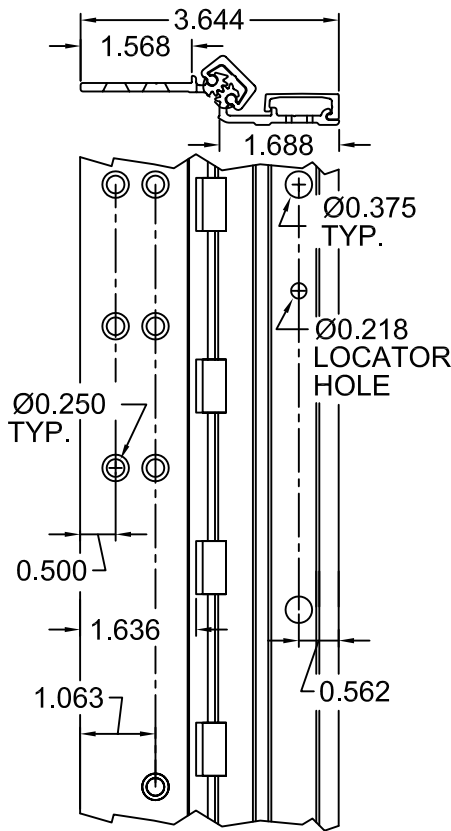

# 83" LONG

(STD/HD)  
ALL DIMS ARE TYPICAL

## A530HD83-STD/HD

ALL DIMS ARE TO CENTERLINE OF HOLES  
[XX.XXX] DENOTES LOCATOR HOLE

SCREW DETAIL		
	QTY.	DESCRIPTION
FRAME	19	12-24 X 11/16" PH. F.H. UNDERCUT SELF DRILLING THREAD FORMING TEK SCREW
DOOR	10	1/4-20 X 1-9/16L. X 3/8 DIA. SEX-BOLT & 1/4-20 X 1" PH. HEAD SHOULDER SCREW
	4	12-24 X 11/16 PH.PN. HD. SELF DRILLING TEK SCW. (LOCATOR HOLE)