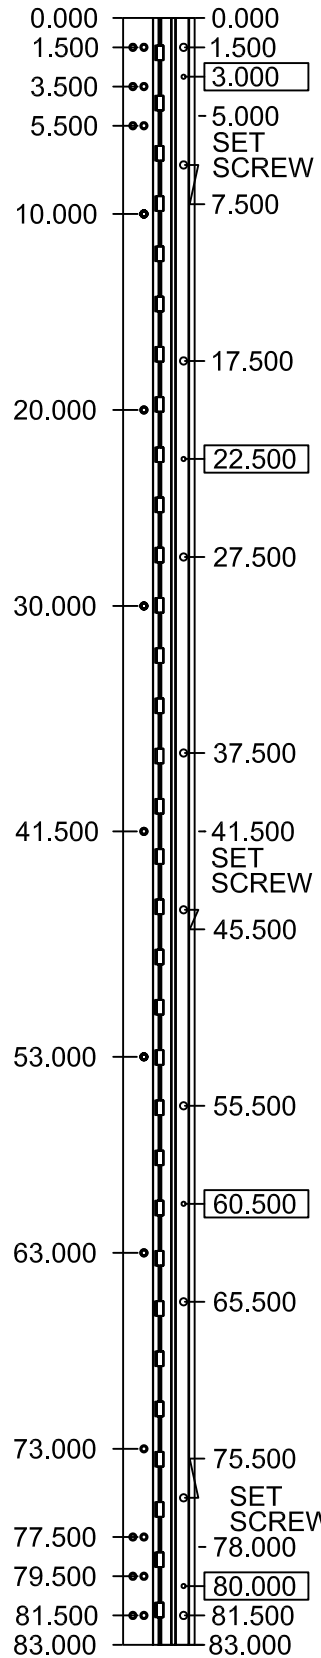

# 83" LONG

(STD/HD)  
ALL DIMS ARE TYPICAL

## A530HD83-STD/HD

ALL DIMS ARE TO CENTERLINE OF HOLES  
[XX.XXX] DENOTES LOCATOR HOLE

SCREW DETAIL		
	QTY.	DESCRIPTION
FRAME	19	12-24 X 11/16" PH. F.H. UNDERCUT SELF DRILLING THREAD FORMING TEK SCREW
DOOR	10	1/4-20 X 1-9/16L. X 3/8 DIA. SEX-BOLT & 1/4-20 X 1" PH. HEAD SHOULDER SCREW
	4	12-24 X 11/16 PH.PN. HD. SELF DRILLING TEK SCW. (LOCATOR HOLE)

® www.abhmfg.com  
E-mail: abhinfo@abhmfg.com  
Architectural Builders Hardware Mfg., Inc.  
1222 Ardmore Ave., Itasca, IL 60143  
630.875.9900; FAX 800.9FAXABH (932.9224)

© 2006 ABH Mfg., Inc.  
printed in USA