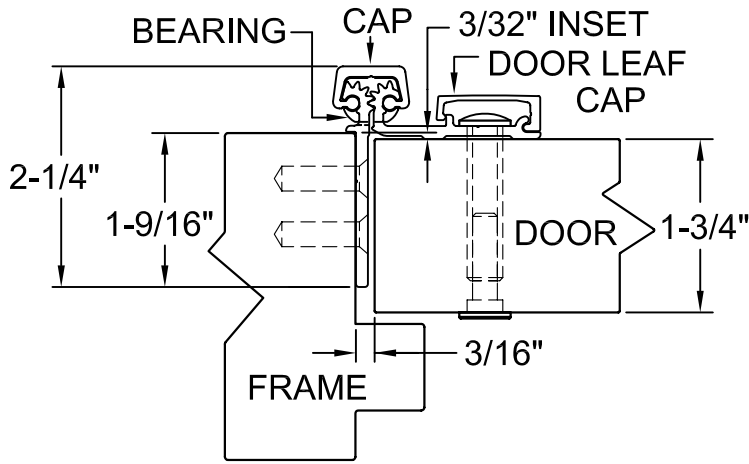

# 83" LONG

(STD/HD)  
ALL DIMS ARE TYPICAL

## A530HD83-STD/HD

ALL DIMS ARE TO CENTERLINE OF HOLES  
[XX.XXX] DENOTES LOCATOR HOLE

SCREW DETAIL		
	QTY.	DESCRIPTION
FRAME	19	12-24 X 11/16" PH. F.H. UNDERCUT SELF DRILLING THREAD FORMING TEK SCREW
DOOR	10	1/4-20 X 1-9/16L. X 3/8 DIA. SEX-BOLT & 1/4-20 X 1" PH. HEAD SHOULDER SCREW
	4	12-24 X 11/16 PH.PN. HD. SELF DRILLING TEK SCW. (LOCATOR HOLE)