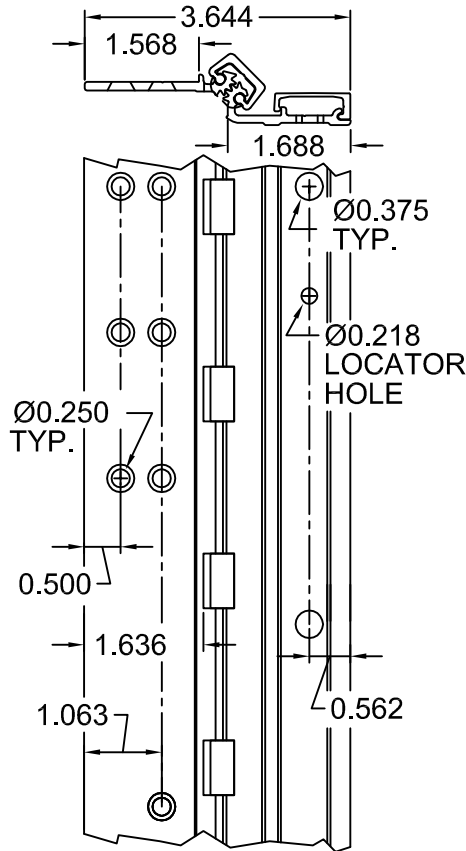

120" LONG

(STD/HD)

ALL DIMS ARE TYPICAL

SCREW DETAIL		
	QTY.	DESCRIPTION
FRAME	23	12-24 X 7/8" PH. F.H. UNDERCUT SELF DRILLING THREAD FORMING TEK SCREW
DOOR	14	1/4-20 X 1-9/16L. X 3/8 DIA. SEX-BOLT & 1/4-20 X 1" PH. HEAD SHOULDER SCREW
	4	12-24 X 11/16 PH.PN. HD. SELF DRILLING TEK SCW. (LOCATOR HOLE)

A530HD120-STD/HD

ALL DIMS ARE TO CENTERLINE OF HOLES
 XX.XXX DENOTES LOCATOR HOLE

A530HD-120-02.DWG

A530HD120

REVISED 10-28-10