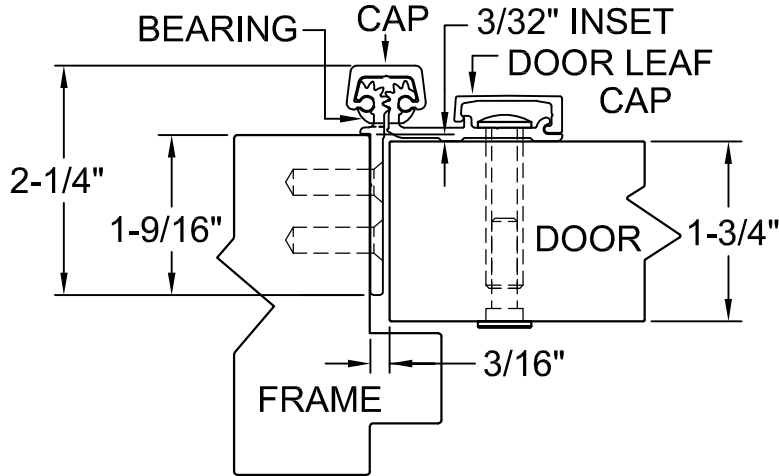

120" LONG

(STD/HD)

ALL DIMS ARE TYPICAL

SCREW DETAIL		
	QTY.	DESCRIPTION
FRAME	23	12-24 X 7/8" PH. F.H. UNDERCUT SELF DRILLING THREAD FORMING TEK SCREW
DOOR	14	1/4-20 X 1-9/16L. X 3/8 DIA. SEX-BOLT & 1/4-20 X 1" PH. HEAD SHOULDER SCREW
	4	12-24 X 11/16 PH.PN. HD. SELF DRILLING TEK SCW. (LOCATOR HOLE)

A530HD120-STD/HD

ALL DIMS ARE TO CENTERLINE OF HOLES
 XX.XXX DENOTES LOCATOR HOLE

A530HD-120-02.DWG

A530HD120

REVISED 10-28-10