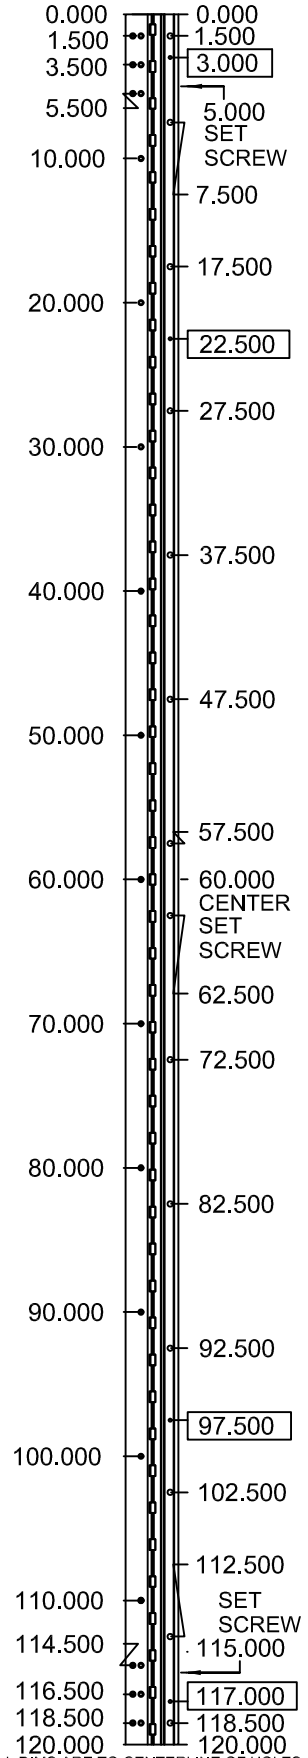

120" LONG

(STD/HD)

ALL DIMS ARE TYPICAL

SCREW DETAIL		
	QTY.	DESCRIPTION
FRAME	23	12-24 X 7/8" PH. F.H. UNDERCUT SELF DRILLING THREAD FORMING TEK SCREW
DOOR	14	1/4-20 X 1-9/16L. X 3/8 DIA. SEX-BOLT & 1/4-20 X 1" PH. HEAD SHOULDER SCREW
	4	12-24 X 11/16 PH.PN. HD. SELF DRILLING TEK SCW. (LOCATOR HOLE)

A530HD120-STD/HD

ALL DIMS ARE TO CENTERLINE OF HOLES
 XX.XXX DENOTES LOCATOR HOLE

A530HD-120-02.DWG

A530HD120

REVISED 10-28-10