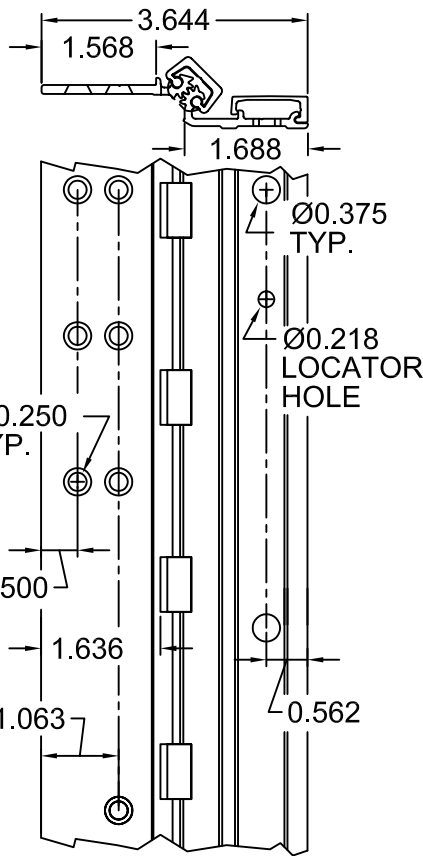

120" LONG

(STD/HD)
ALL DIMS ARE TYPICAL

SCREW DETAIL		
	QTY.	DESCRIPTION
FRAME	23	12-24 X 11/16" PH. F.H. UNDERCUT SELF DRILLING THREAD FORMING TEK SCREW
DOOR	14	1/4-20 X 1-9/16L. X 3/8 DIA. SEX-BOLT & 1/4-20 X 1" PH. HEAD SHOULDER SCREW
	4	12-24 X 11/16 PH.PN. HD. SELF DRILLING TEK SCW. (LOCATOR HOLE)