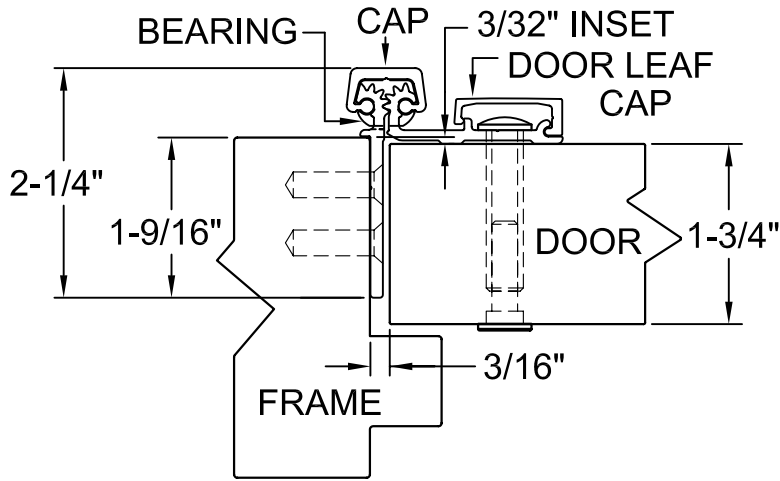

120" LONG

(STD/HD)
ALL DIMS ARE TYPICAL

SCREW DETAIL		
	QTY.	DESCRIPTION
FRAME	23	12-24 X 11/16" PH. F.H. UNDERCUT SELF DRILLING THREAD FORMING TEK SCREW
DOOR	14	1/4-20 X 1-9/16L. X 3/8 DIA. SEX-BOLT & 1/4-20 X 1" PH. HEAD SHOULDER SCREW
	4	12-24 X 11/16 PH.PN. HD. SELF DRILLING TEK SCW. (LOCATOR HOLE)