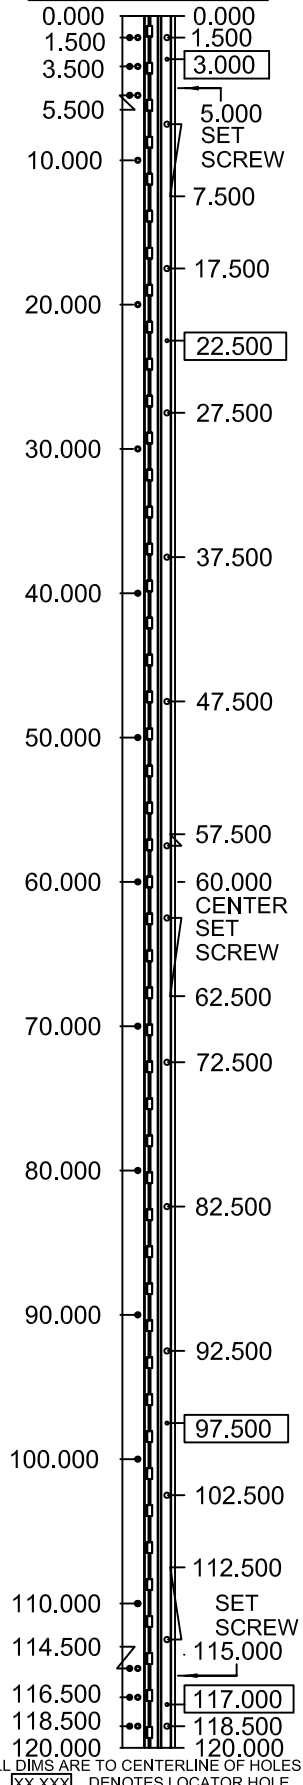

120" LONG

(STD/HD)
ALL DIMS ARE TYPICAL

SCREW DETAIL		
	QTY.	DESCRIPTION
FRAME	23	12-24 X 11/16" PH. F.H. UNDERCUT SELF DRILLING THREAD FORMING TEK SCREW
DOOR	14	1/4-20 X 1-9/16L. X 3/8 DIA. SEX-BOLT & 1/4-20 X 1" PH. HEAD SHOULDER SCREW
	4	12-24 X 11/16 PH.PN. HD. SELF DRILLING TEK SCW. (LOCATOR HOLE)

A530HD120-STD/HD

® www.abhmf.com
E-mail: abhinfo@abhmf.com
Architectural Builders Hardware Mfg., Inc.
1222 Ardmore Ave., Itasca, IL 60143
630.875.9900; FAX 800.9FAXABH (932.9224)

© 2006 ABH Mfg., Inc.
printed in USA

A530HD-120-01.DWG

A530HD120

REVISED 10-19-06